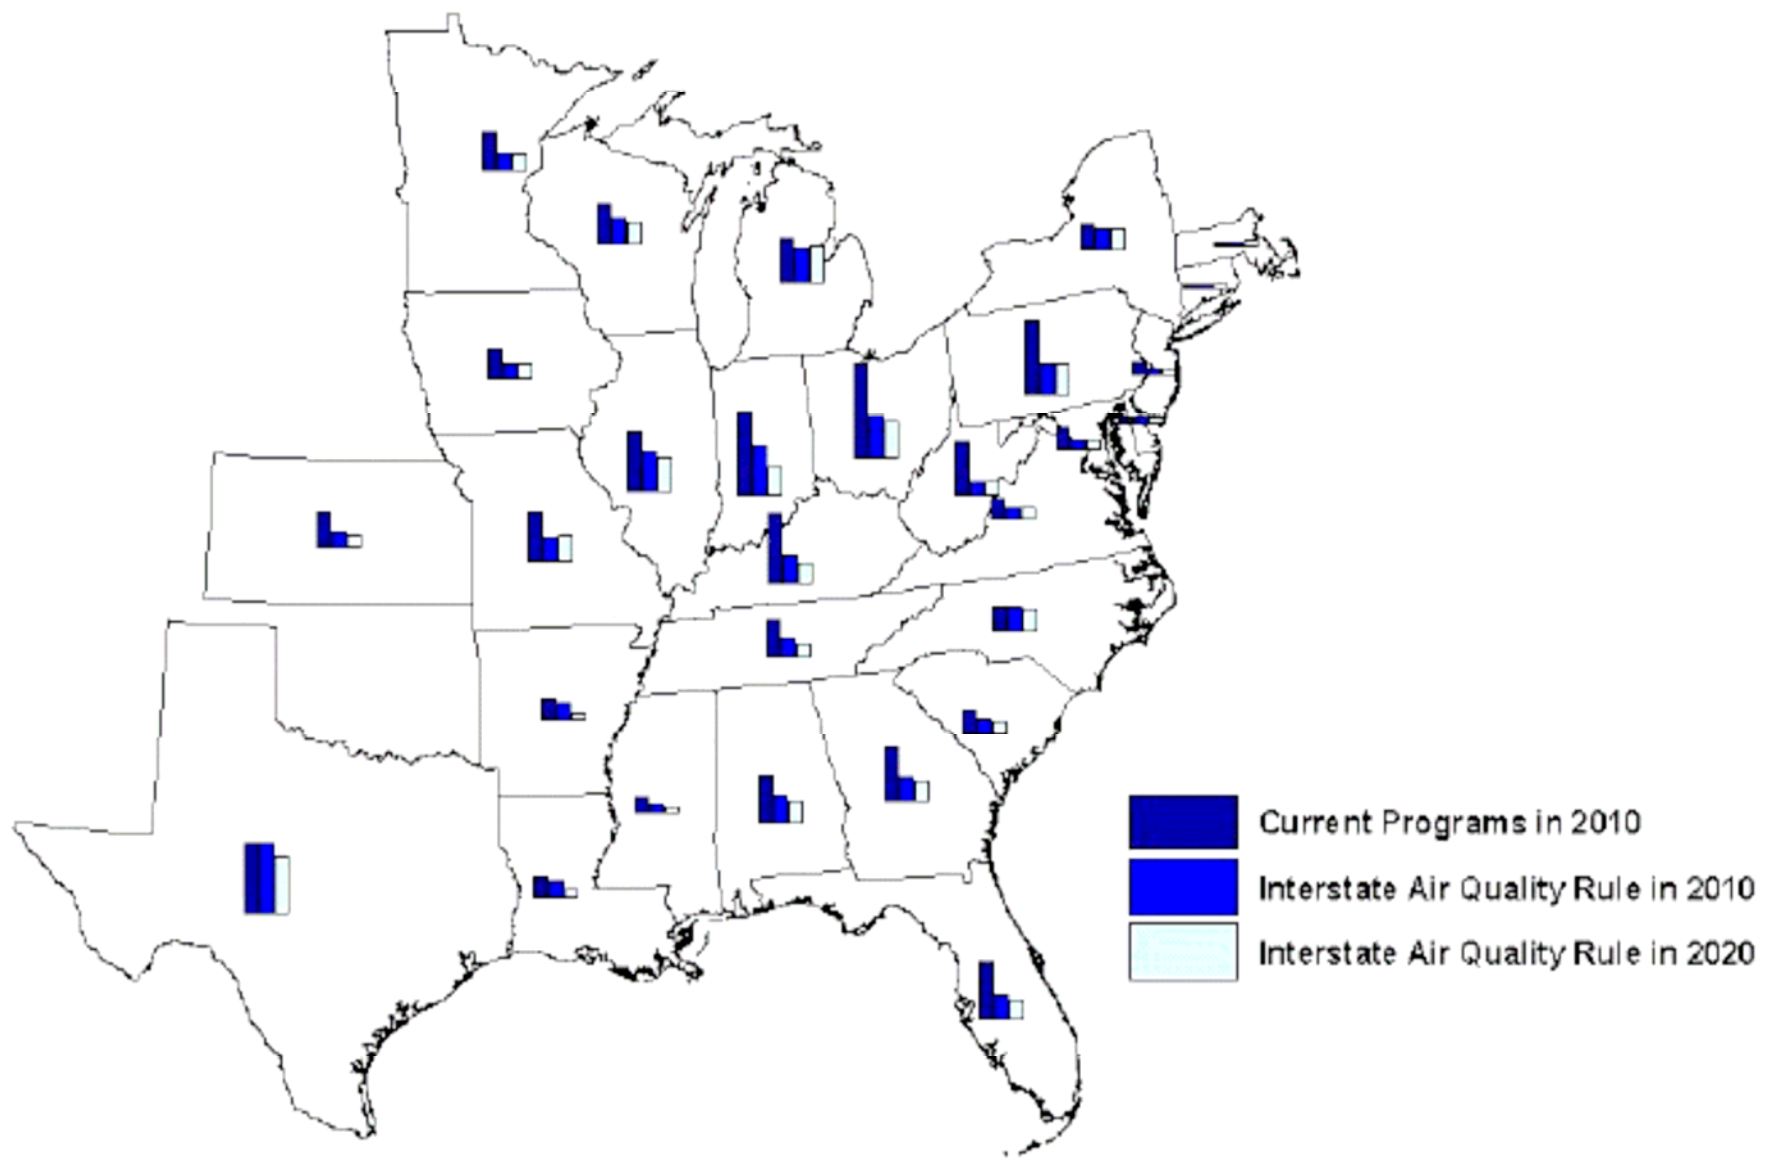

Projected Annual SO₂ Emissions for EGUs Under the IAQR

Projected Annual NO_x Emissions for EGUs Under the IAQR

SOx Emissions Select States (1996-2004)

Historical SOx Emissions

SOX Banked Allowances

Historical Ozone Season NOx Emissions Selected States

Historical NOx Emissions

NOX Allowances Banked