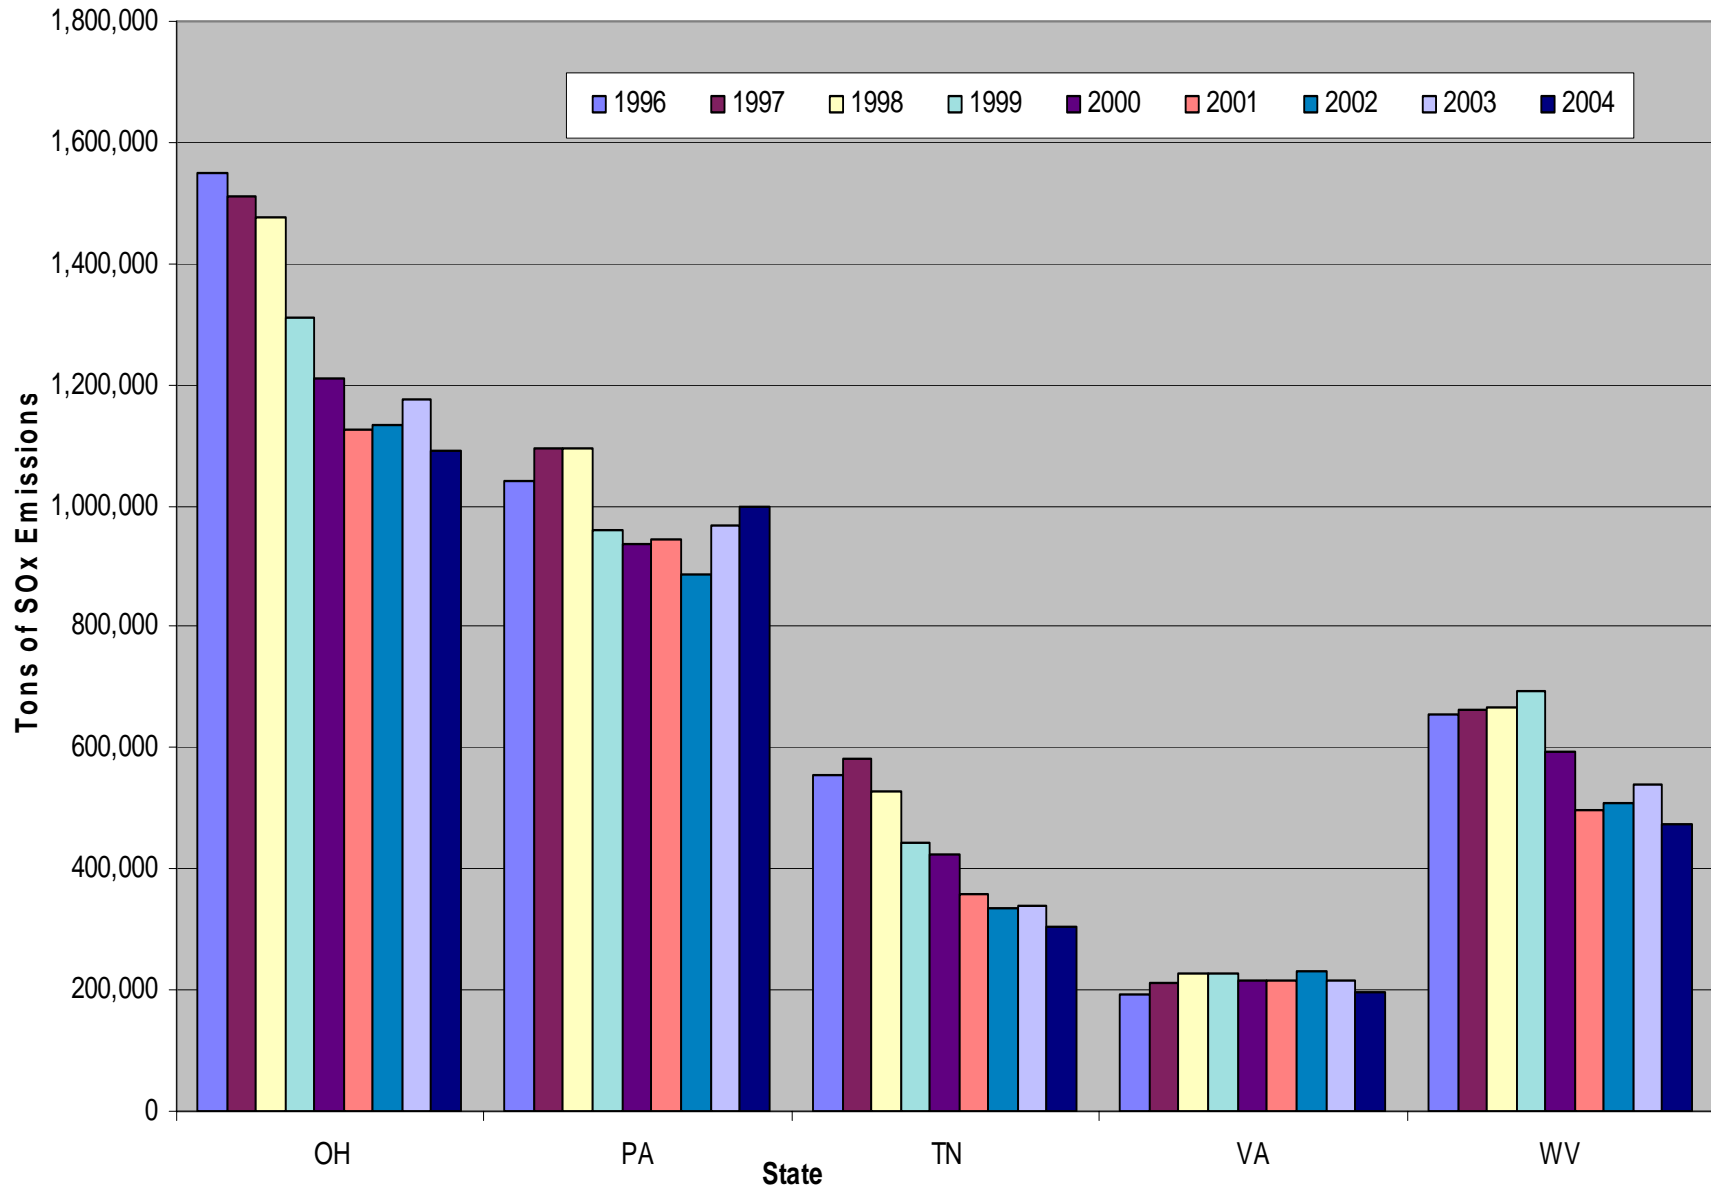

Projected Annual SO₂ Emissions for EGUs Under the IAQR

Projected Annual NO_x Emissions for EGUs Under the IAQR

SOx Emissions Select States (1996-2004)

Historical SOx Emissions

SOX Banked Allowances

Historical Ozone Season NOx Emissions Selected States

Historical NOx Emissions

NOX Allowances Banked