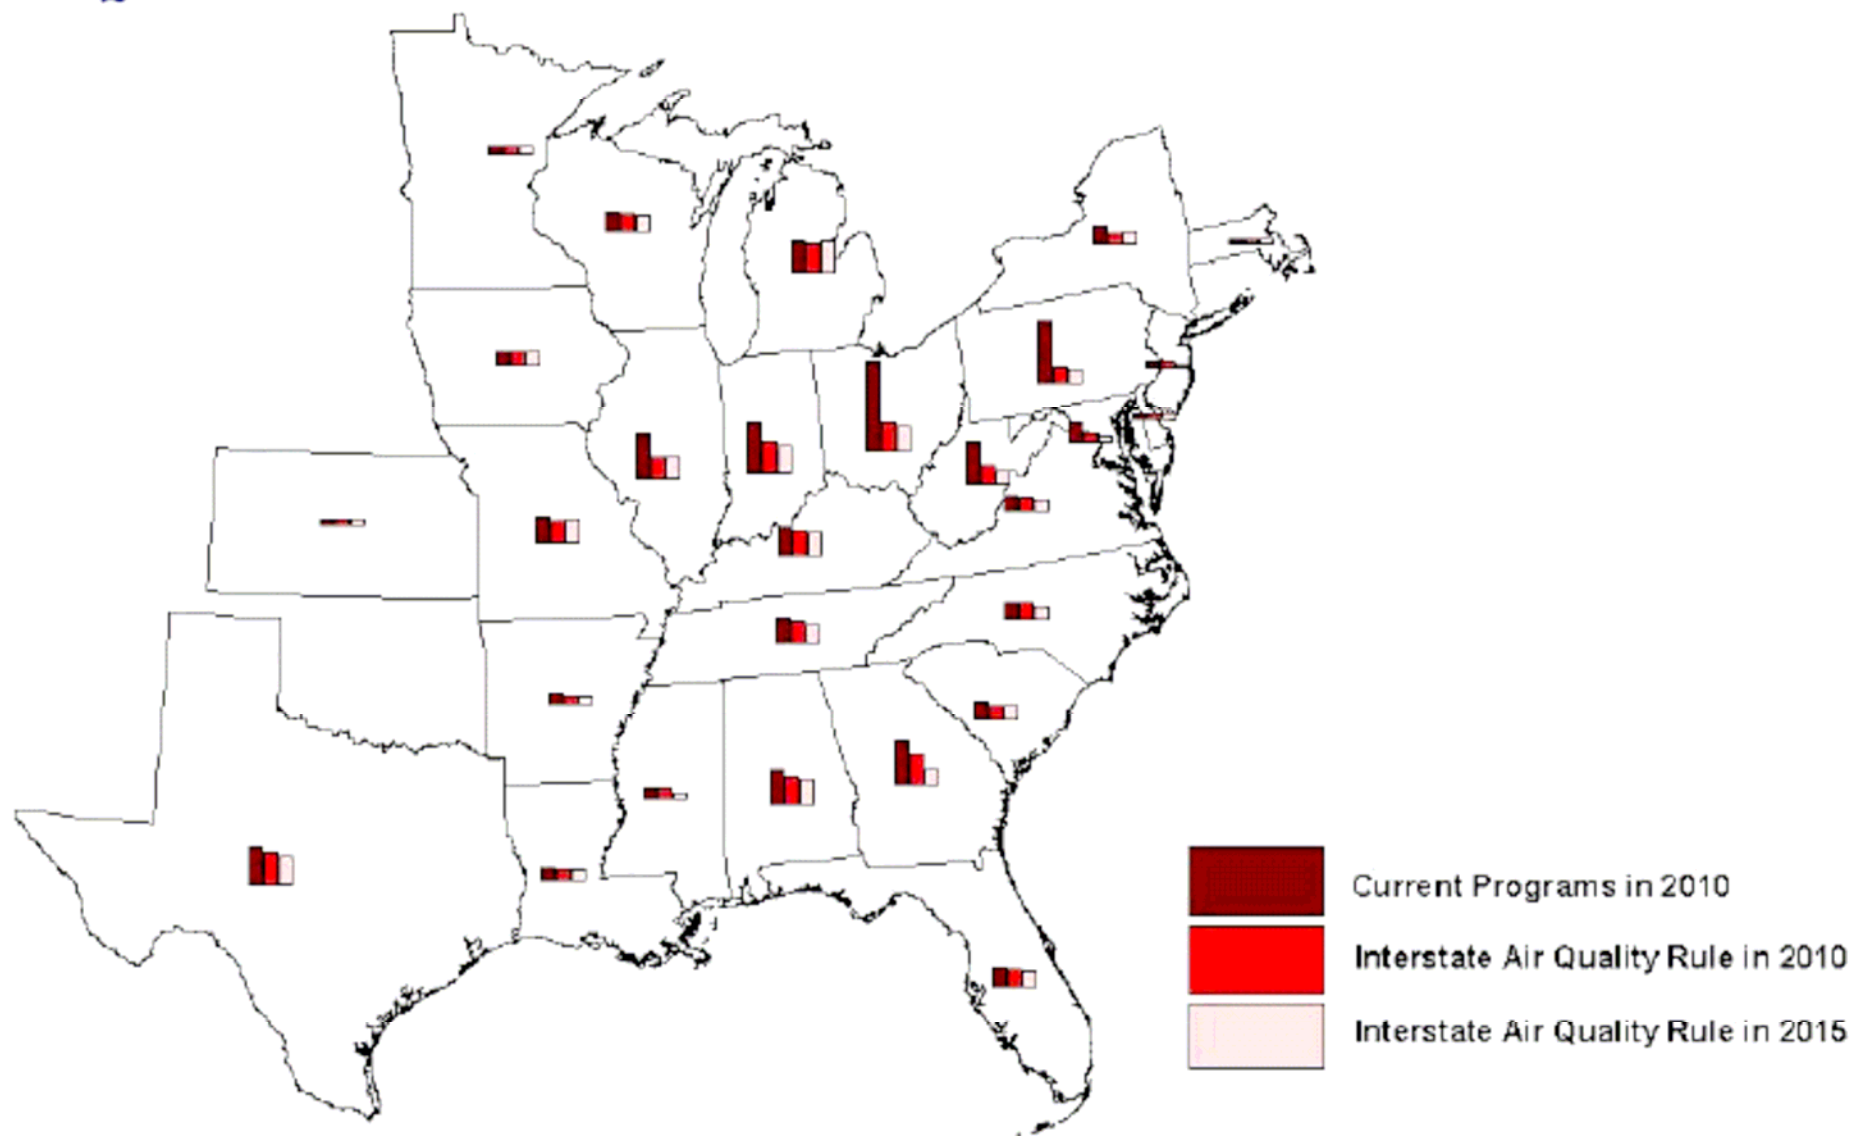

Projected Annual SO₂ Emissions for EGUs Under the IAQR

Projected Annual NO_x Emissions for EGUs Under the IAQR

SOx Emissions Select States (1996-2004)

Historical SOx Emissions

SOX Banked Allowances

Historical Ozone Season NOx Emissions Selected States

Historical NOx Emissions

NOX Allowances Banked