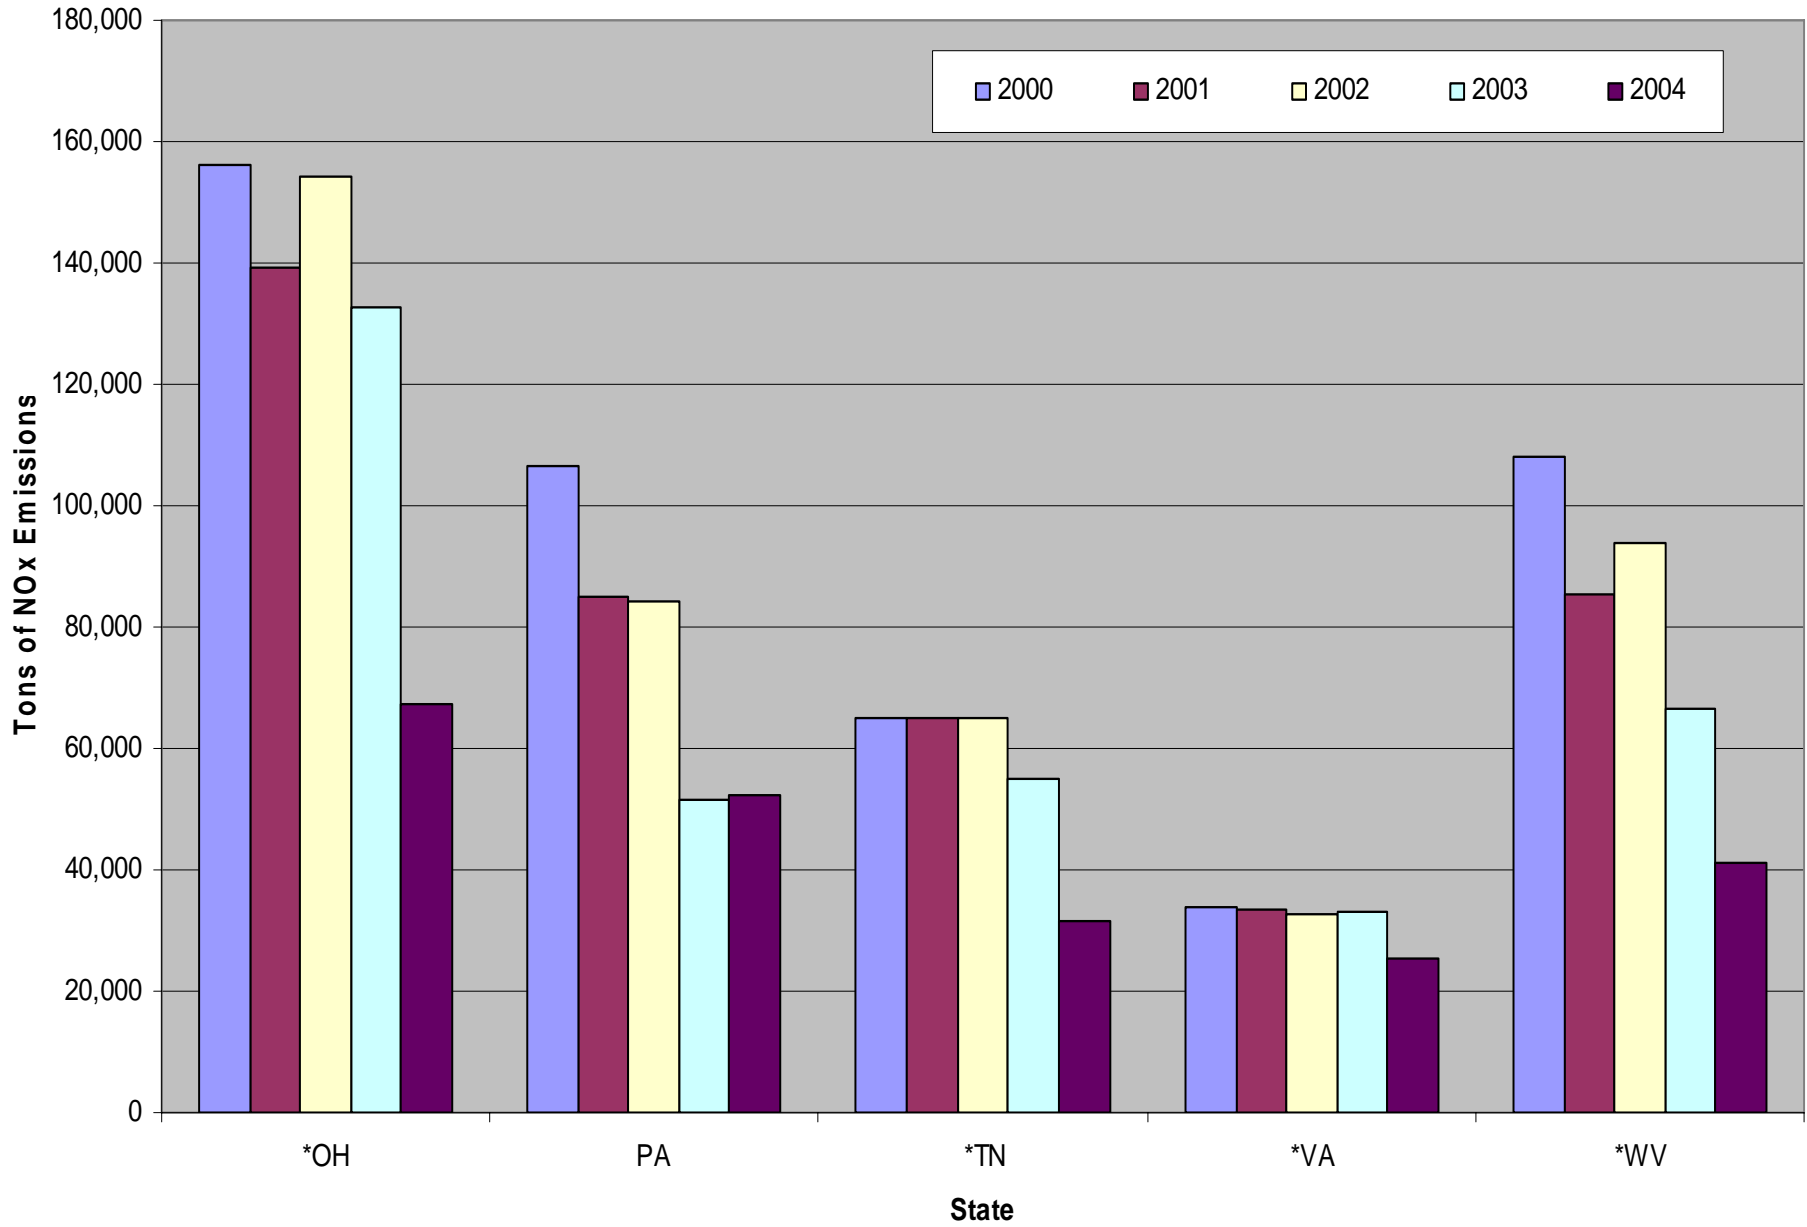

Projected Annual SO₂ Emissions for EGUs Under the IAQR

Projected Annual NO_x Emissions for EGUs Under the IAQR

SOx Emissions Select States (1996-2004)

Historical SOx Emissions

SOX Banked Allowances

Historical Ozone Season NOx Emissions Selected States

Historical NOx Emissions

NOX Allowances Banked