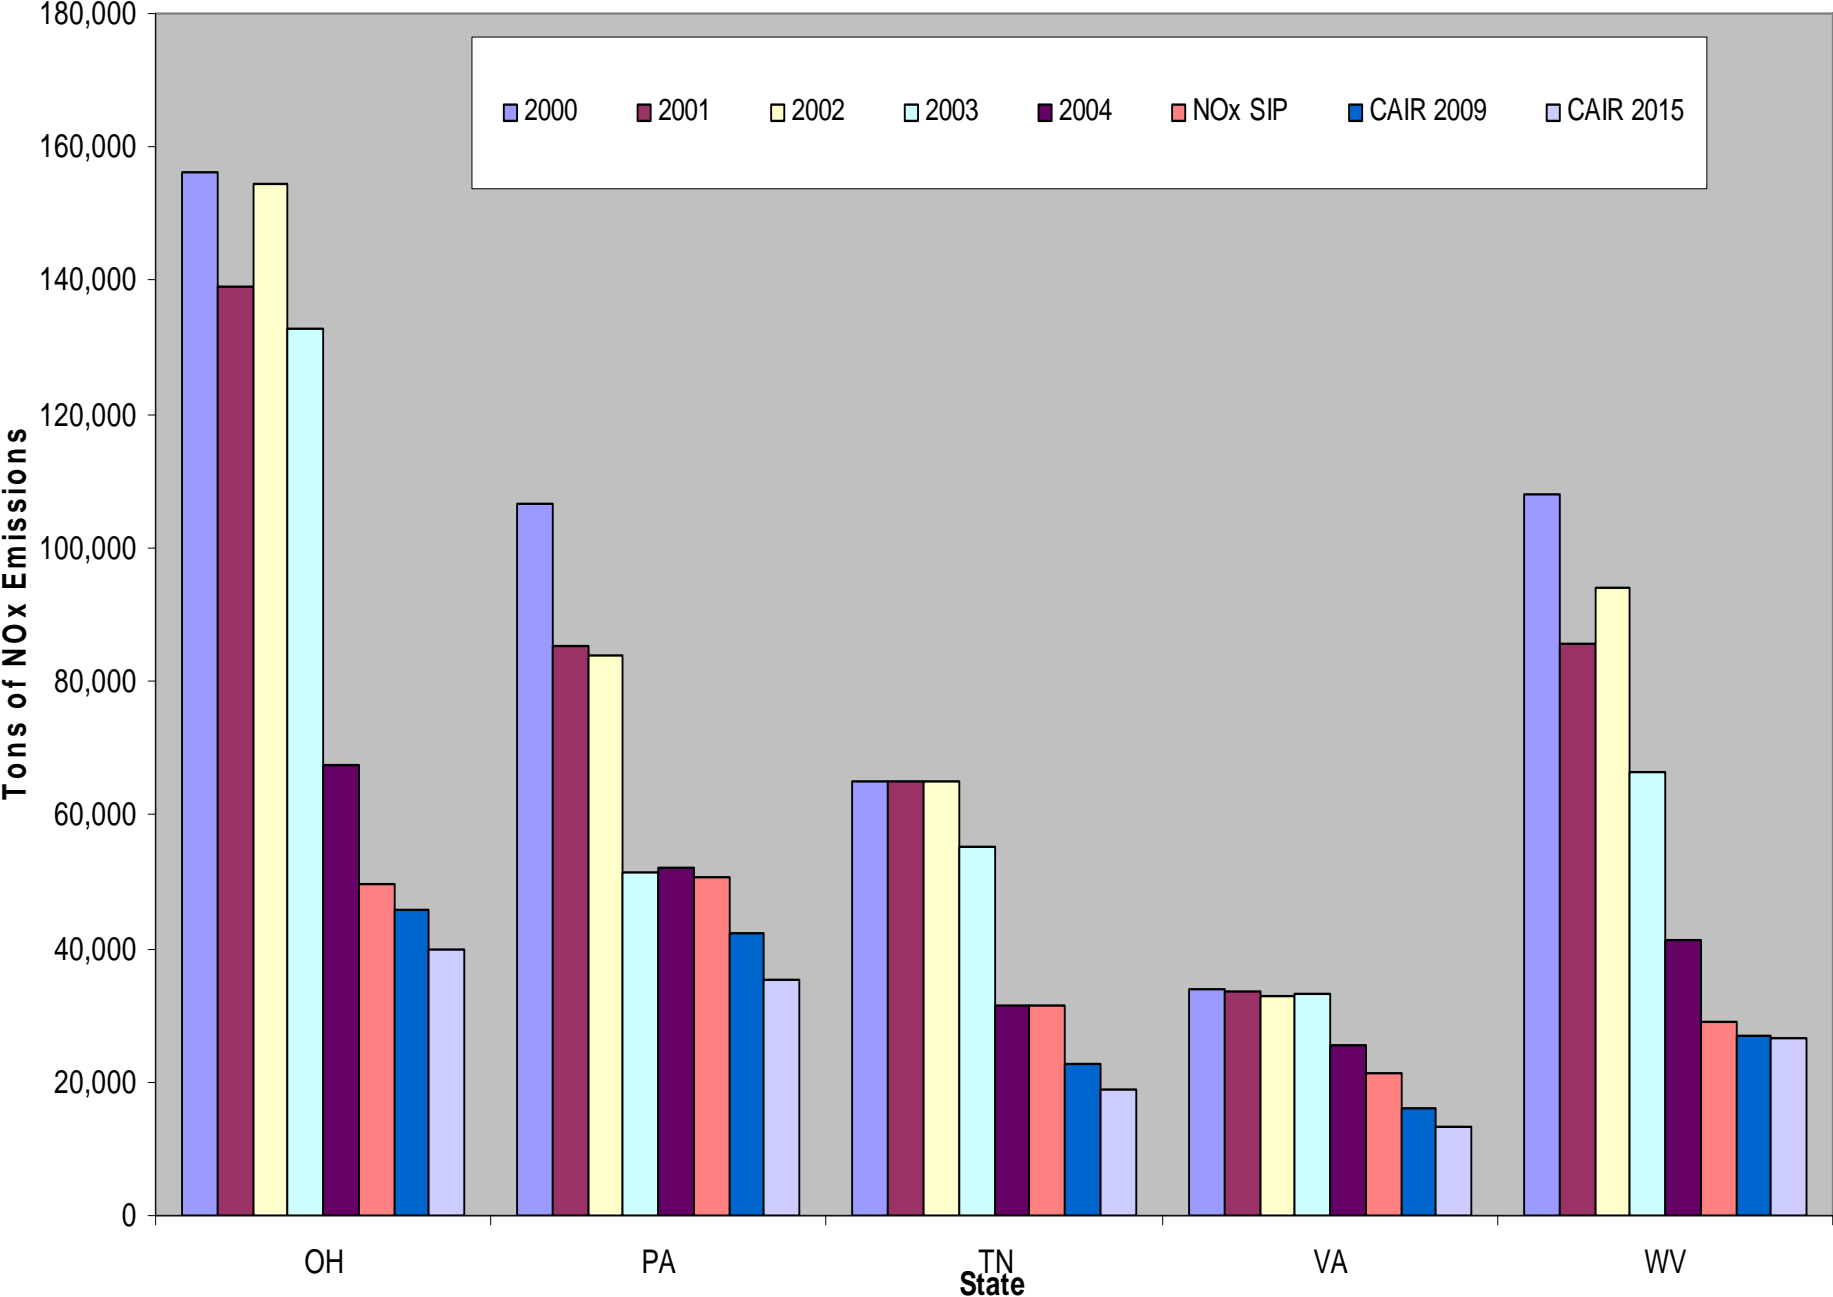

Projected Annual SO₂ Emissions for EGUs Under the IAQR

Projected Annual NO_x Emissions for EGUs Under the IAQR

SOx Emissions Select States (1996-2004)

Historical SOx Emissions

SOX Banked Allowances

Historical Ozone Season NOx Emissions Selected States

Historical NOx Emissions

NOX Allowances Banked