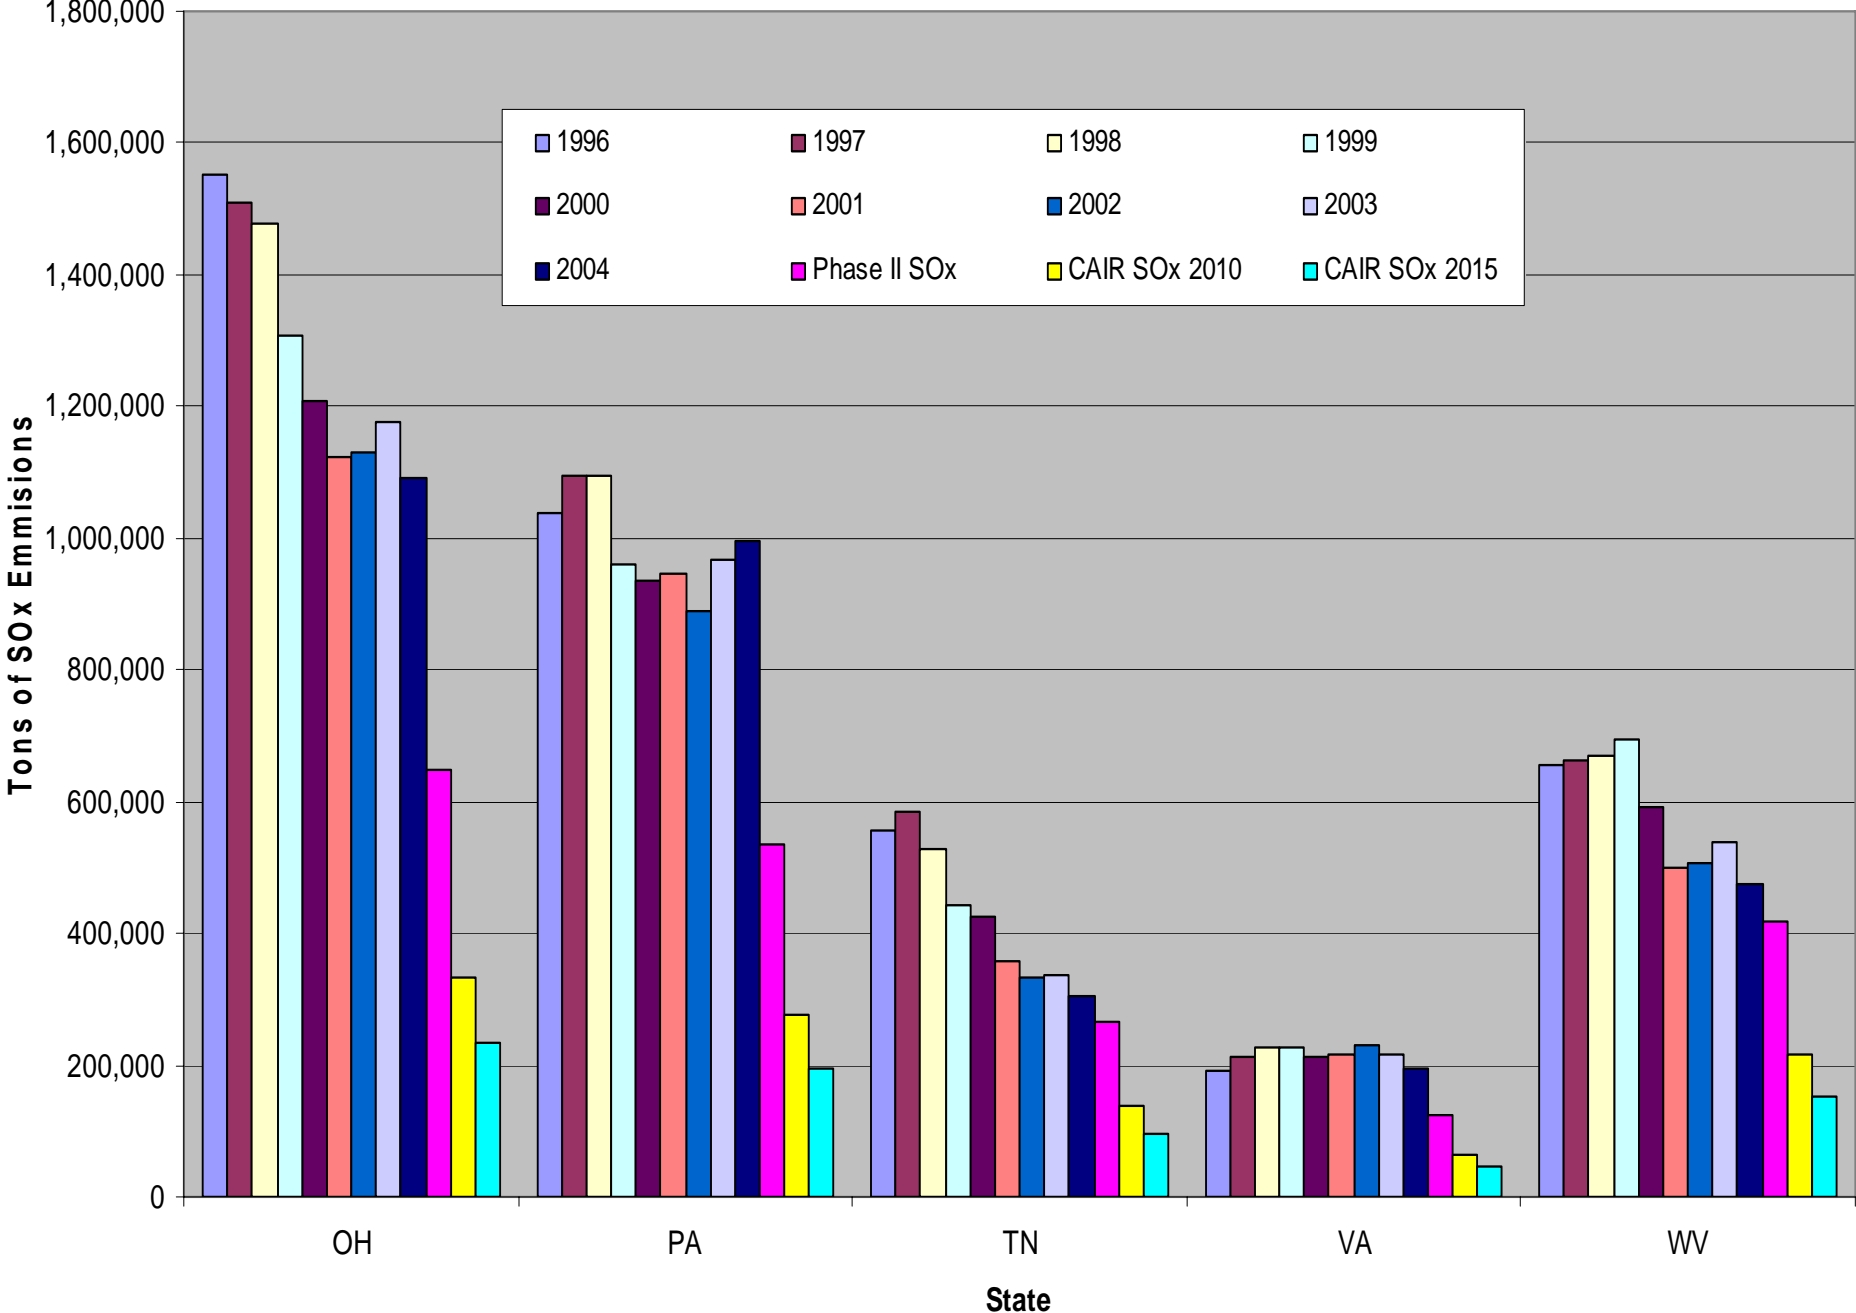

Projected Annual SO₂ Emissions for EGUs Under the IAQR

Projected Annual NO_x Emissions for EGUs Under the IAQR

SOx Emissions Select States (1996-2004)

Historical SOx Emissions

SOX Banked Allowances

Historical Ozone Season NOx Emissions Selected States

Historical NOx Emissions

NOX Allowances Banked