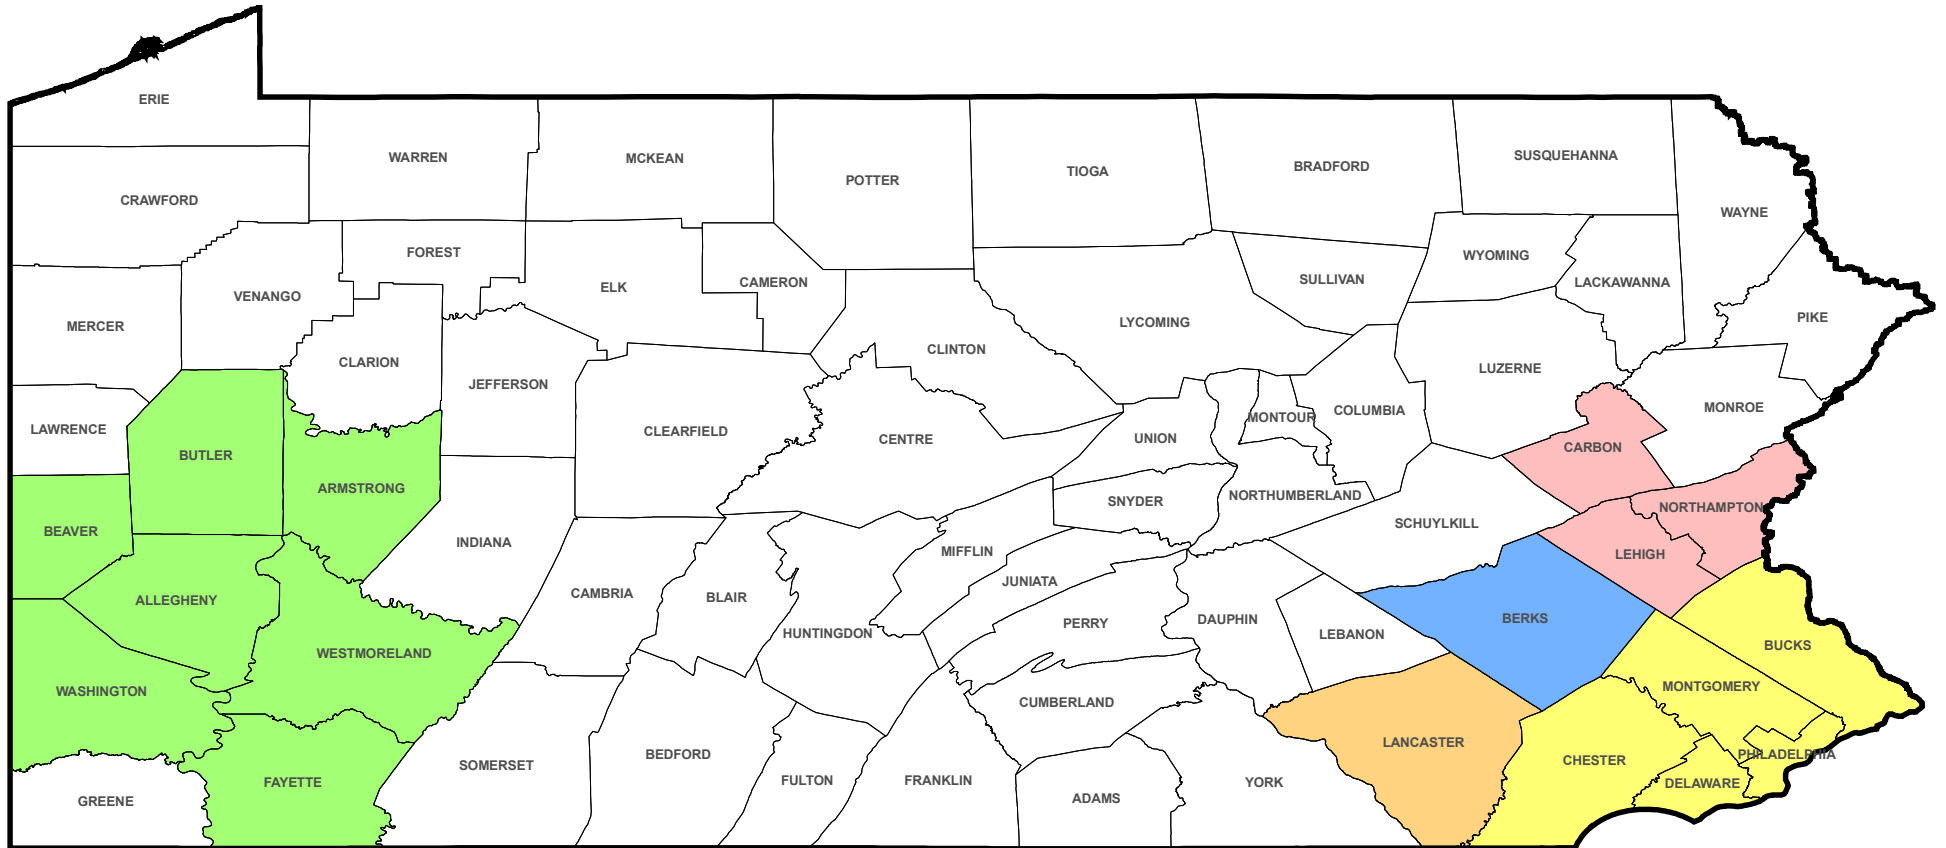

Pennsylvania 8-Hour Ozone Nonattainment Areas

Areas are Shaded Based on EPA's April 30, 2012 Designations

Nonattainment Areas

-  Allentown-Bethlehem-Easton, PA
-  Lancaster, PA
-  Philadelphia-Wilmington-Atlantic City, PA-DE-MD-NJ
-  Pittsburgh-Beaver Valley, PA
-  Reading, PA