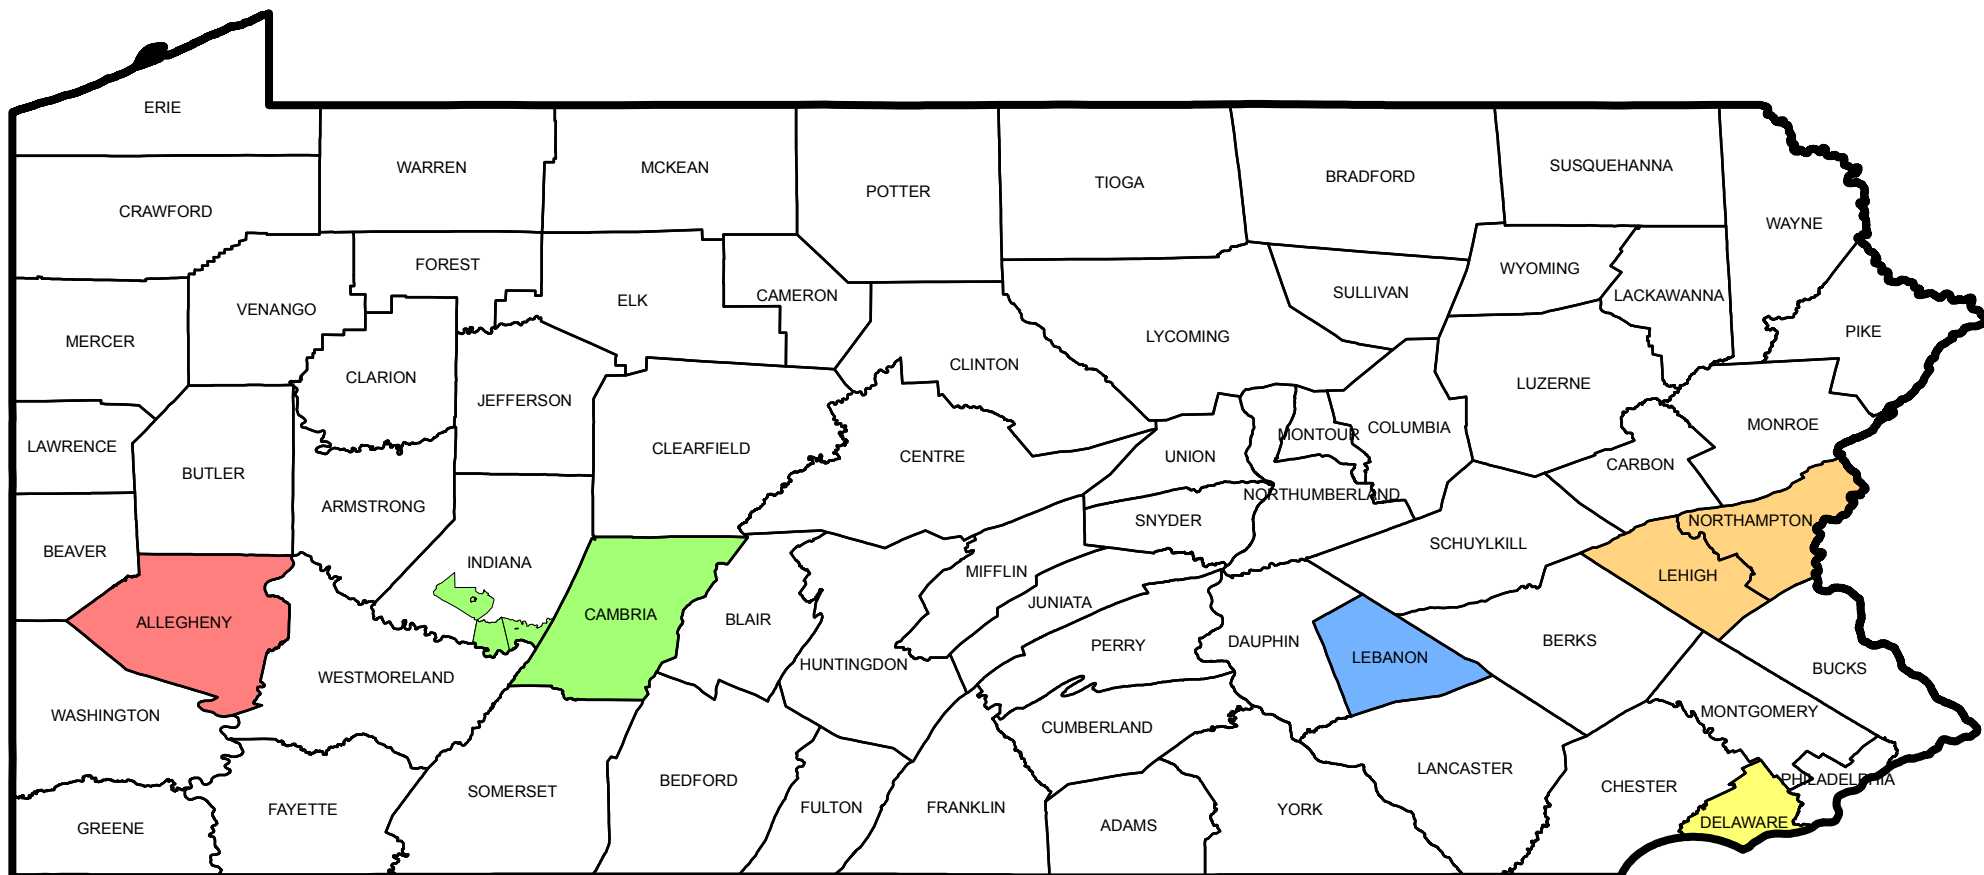

Pennsylvania PM_{2.5} Nonattainment Areas

Areas are Shaded Based on EPA's December 18, 2014 Designations

PM_{2.5} Nonattainment Areas