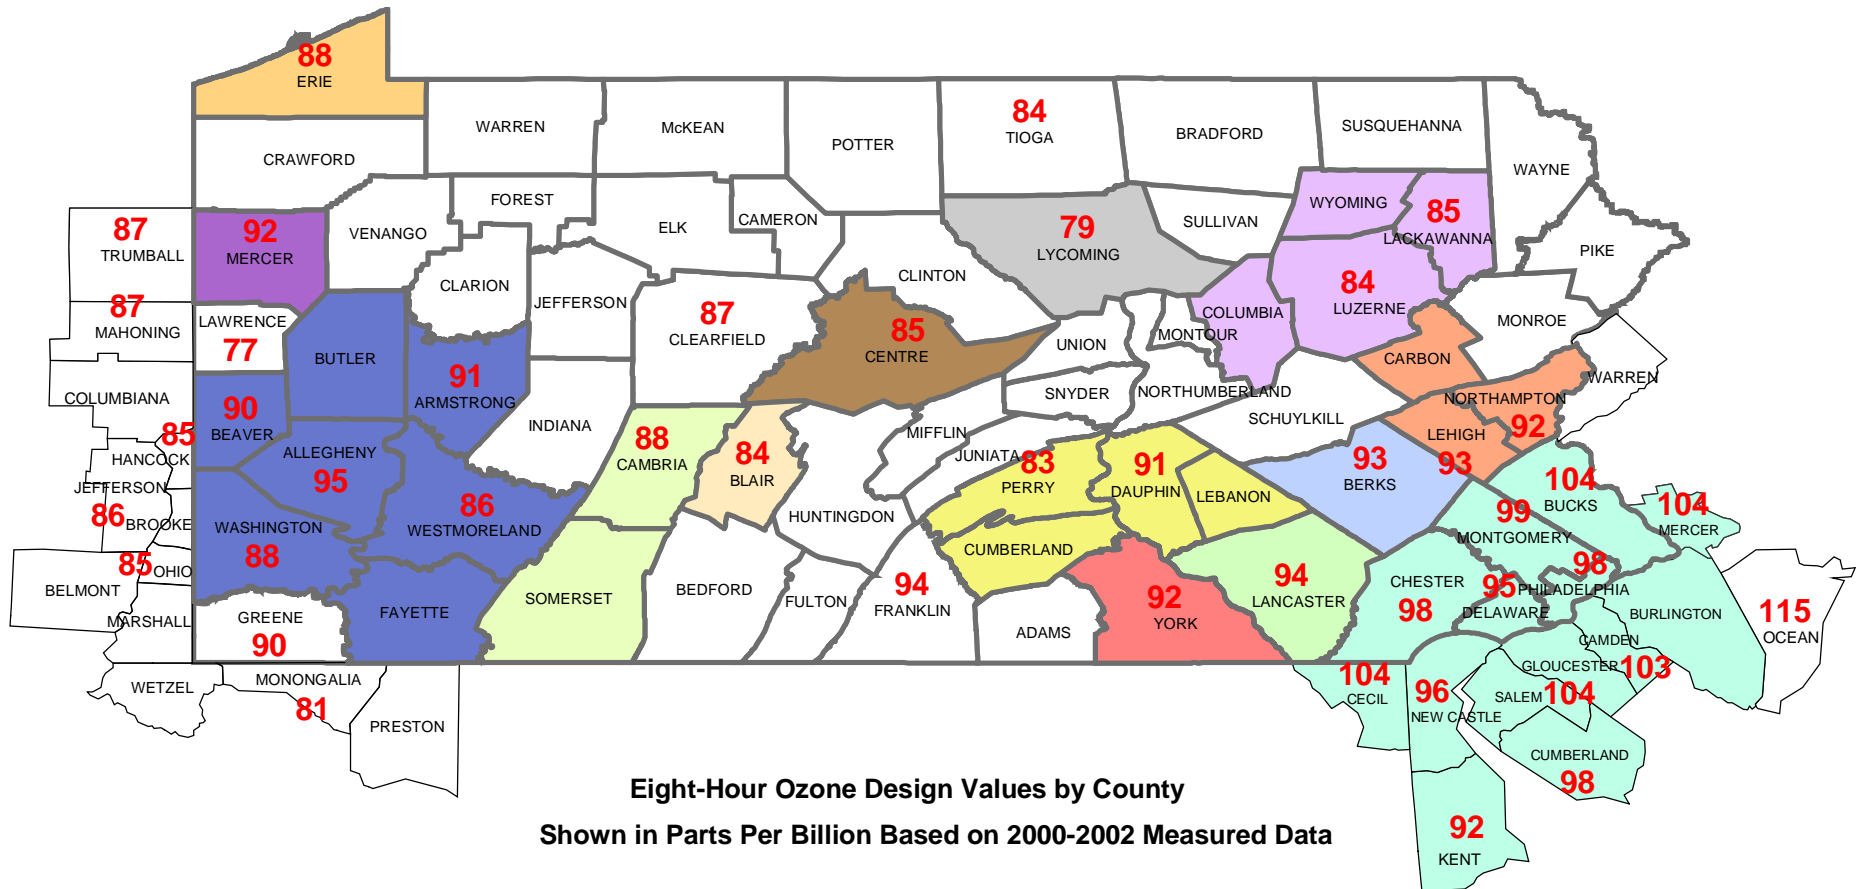

Figure 1: One-Hour Ozone Planning Areas

One-Hour Ozone Planning Areas

- | | |
|---------------------------------|------------------------------|
| Allentown / Bethlehem | Pittsburgh (Southwestern PA) |
| Altoona | Reading |
| Erie | Scranton / Wilkes-Barre |
| Harrisburg / Lebanon / Carlisle | Sharon |
| Johnstown | State College |
| Lancaster | Williamsport |
| Philadelphia (Southeastern PA) | York |