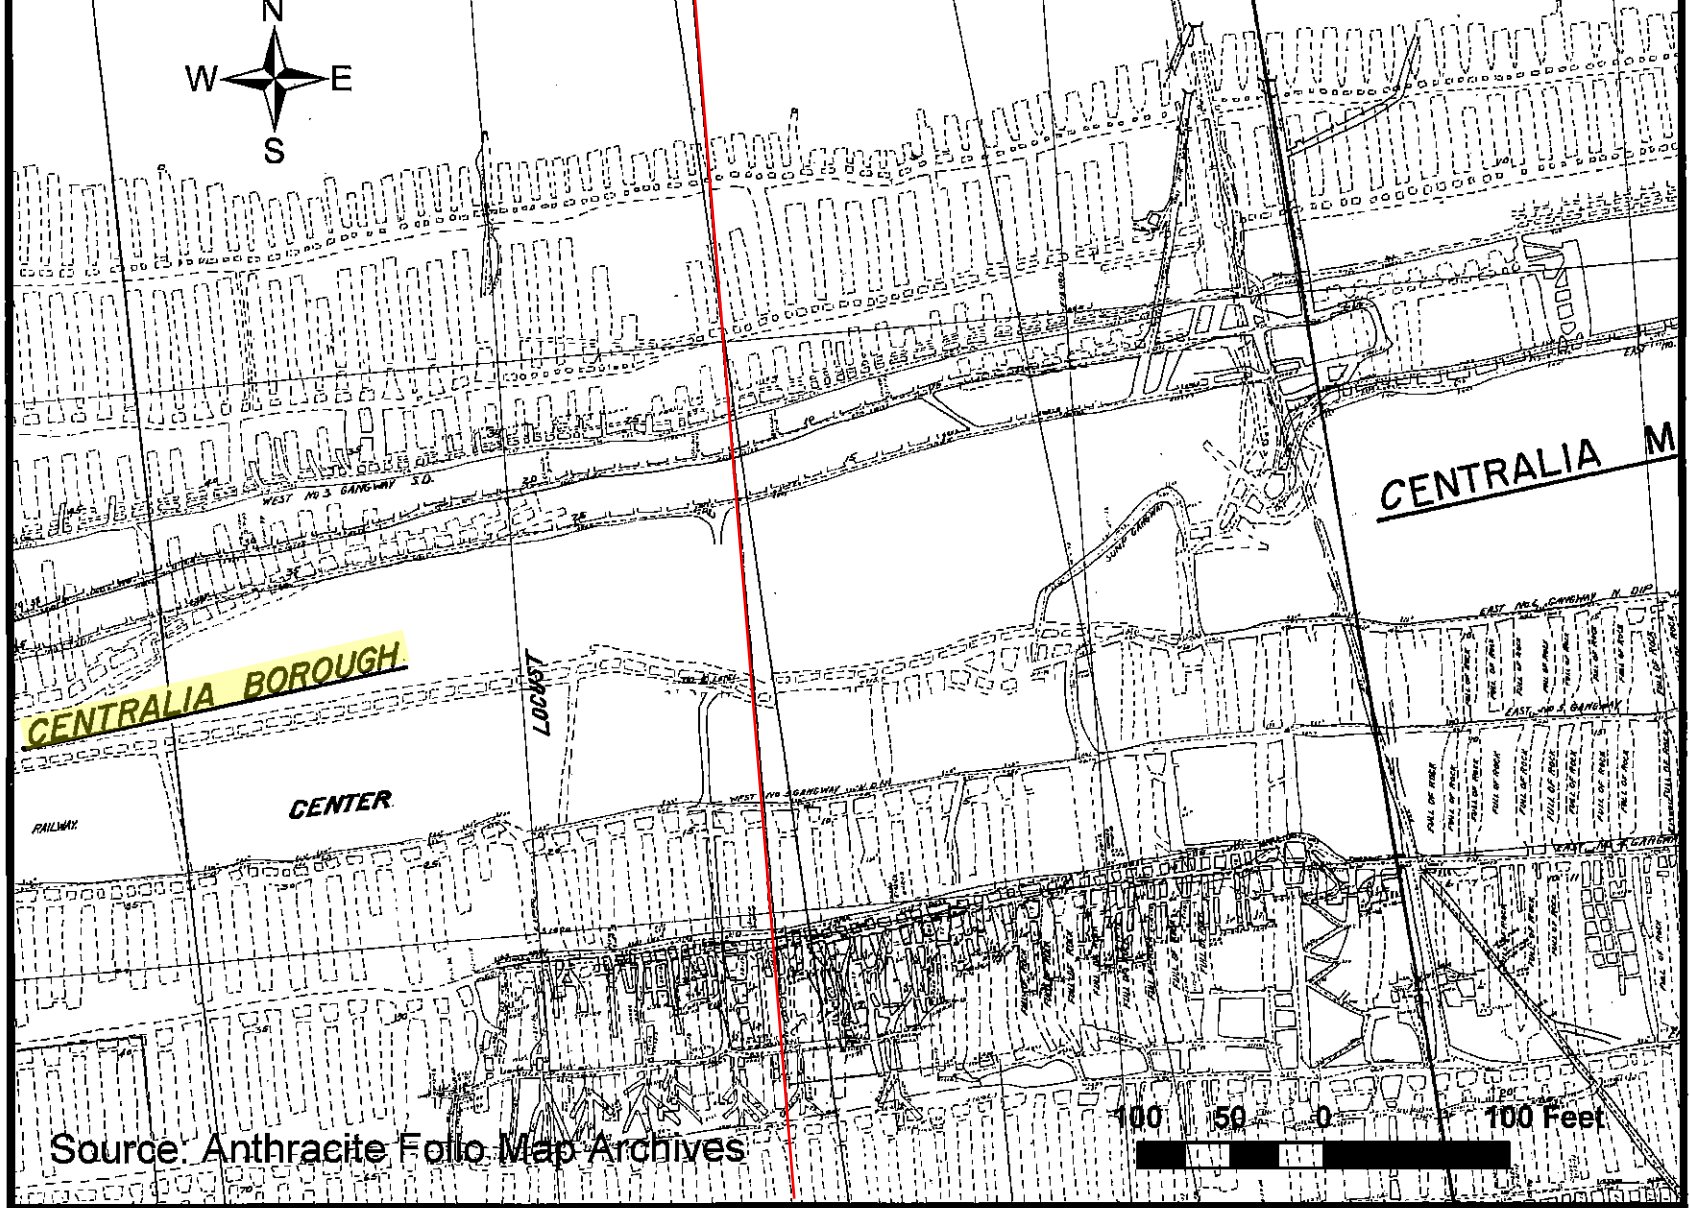

CONYNGHAM TOWNSHIP
CENTRALIA BOROUGH

Centralia Mine Map Buck Mountain Coal Vein

A

Source: Anthracite Folio Map Archives

100 50 0 100 Feet