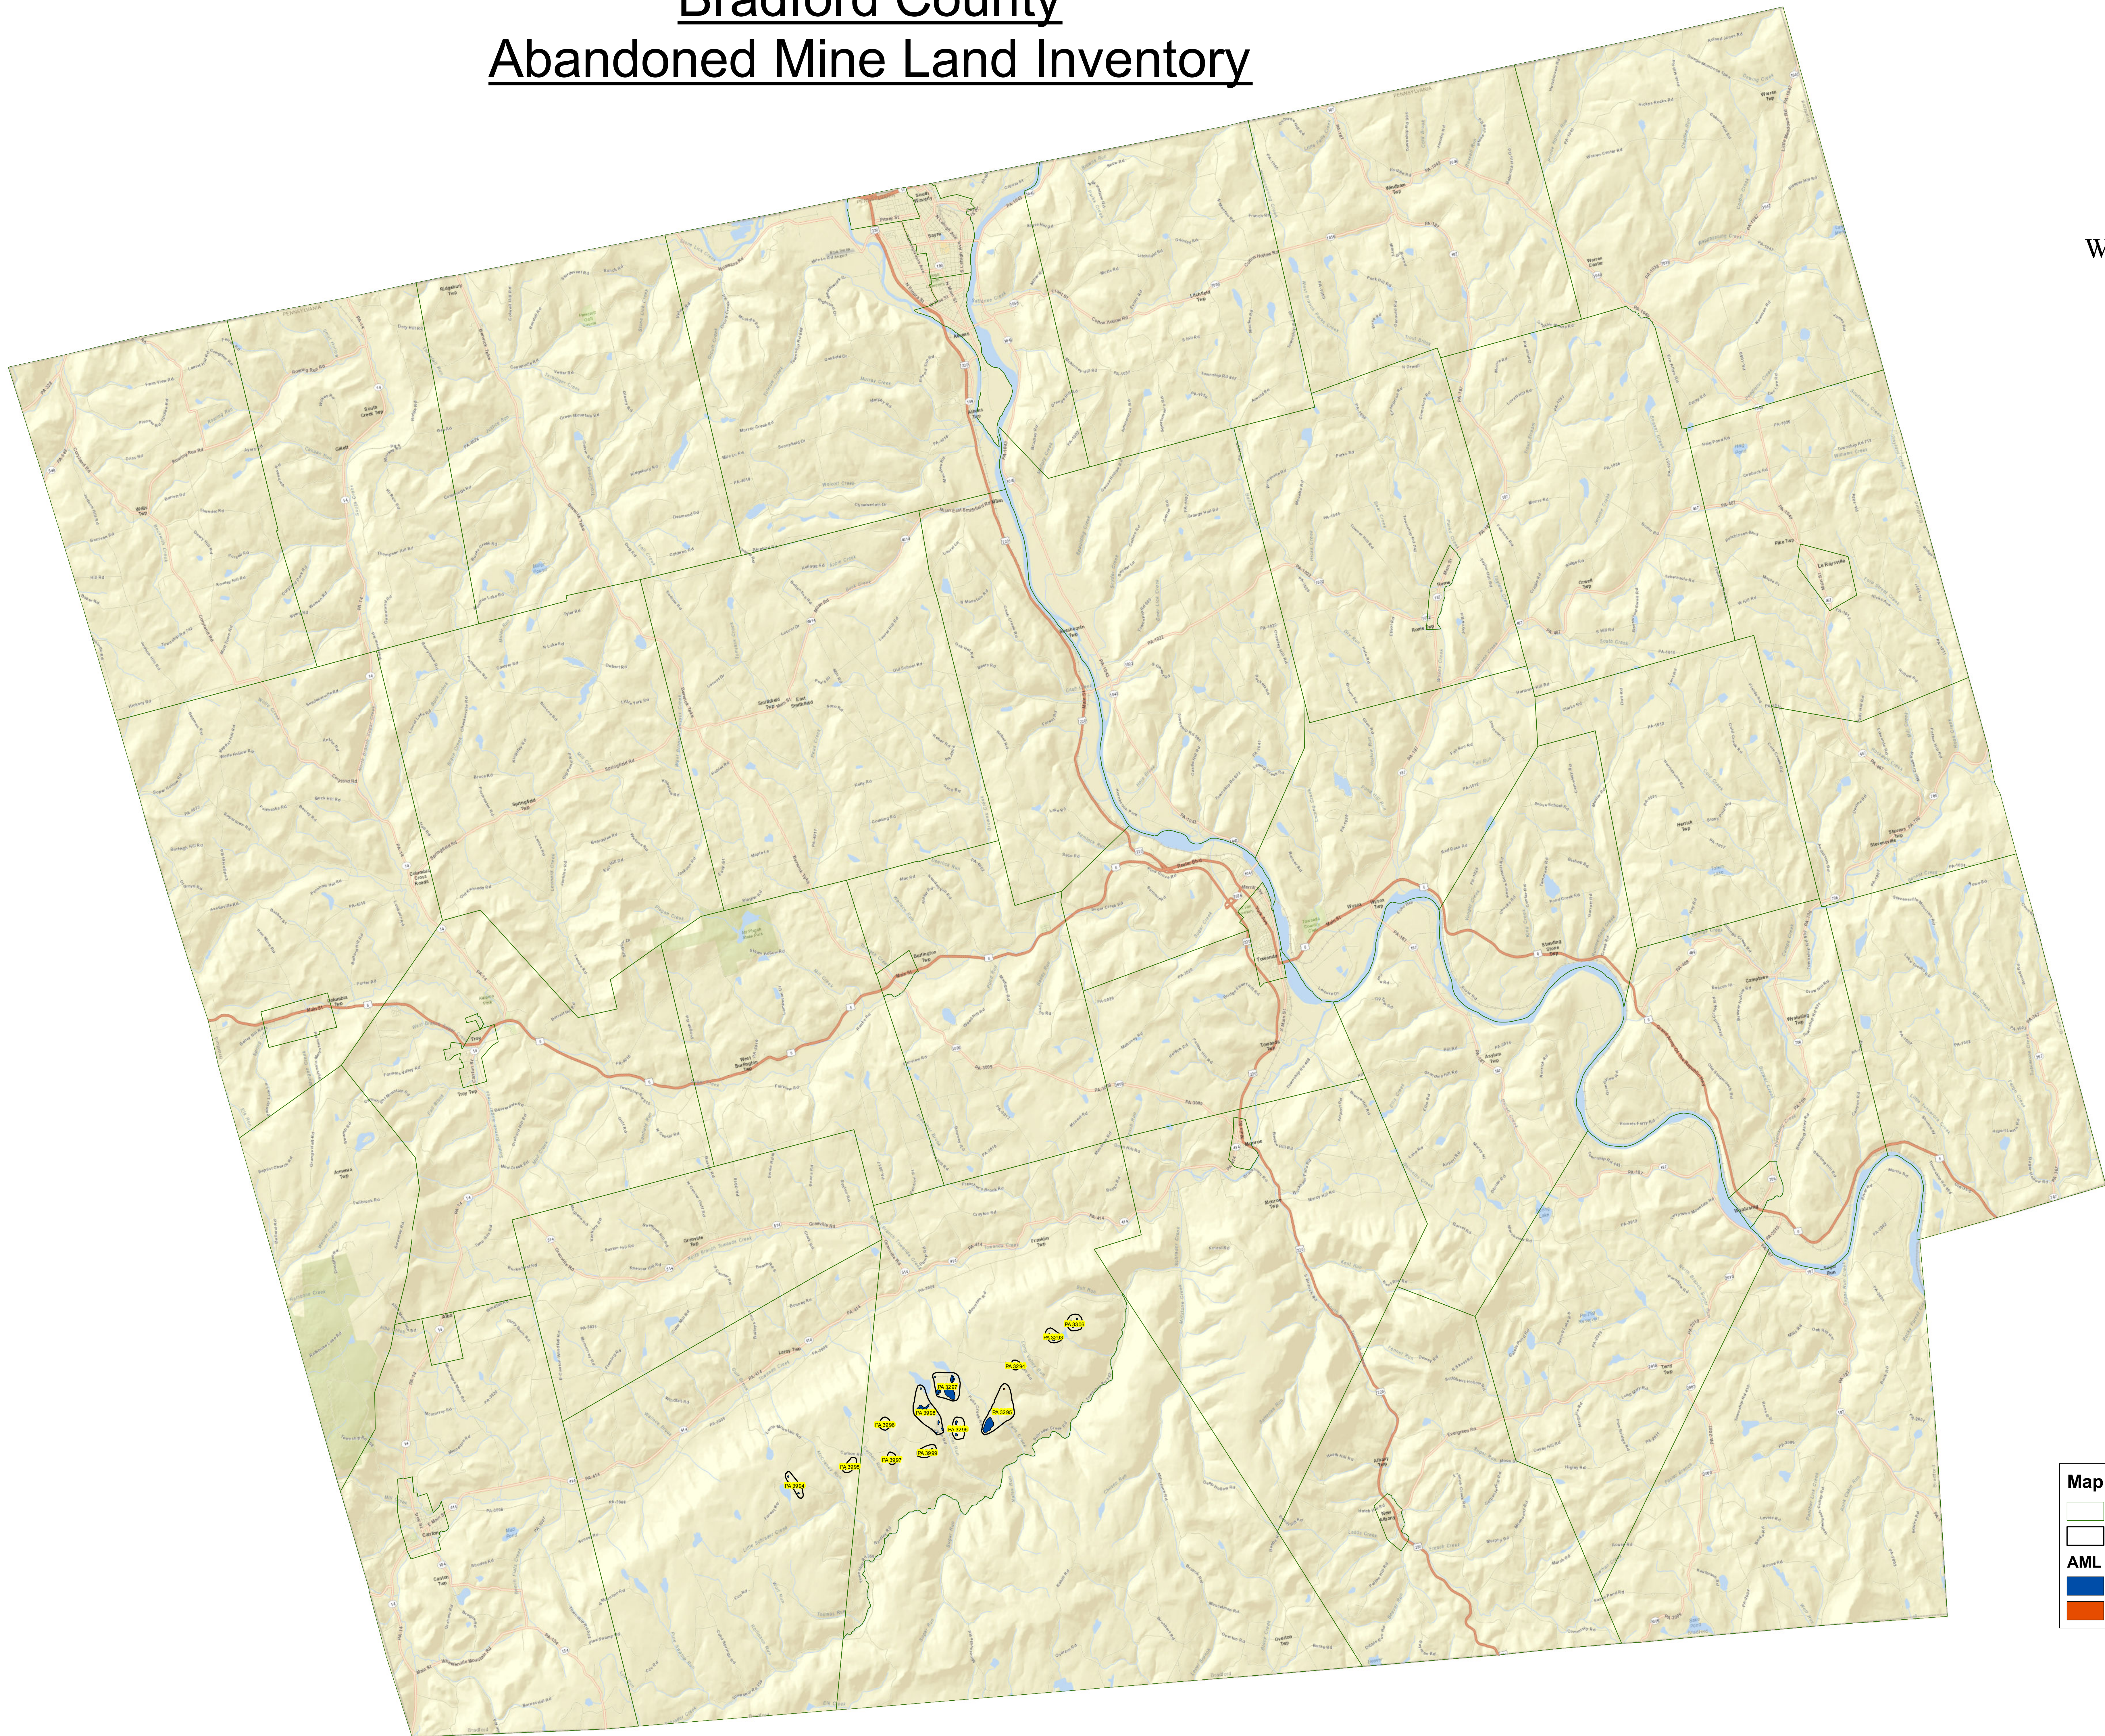

Bradford County Abandoned Mine Land Inventory

Map Legend	
	Municipalities
	AML Inventory Site (PA)
AML Features	
	Unreclaimed
	Reclaimed

Please contact the Wilkes-Barre District Office at
(570) 826-2371 concerning abandoned mine information.