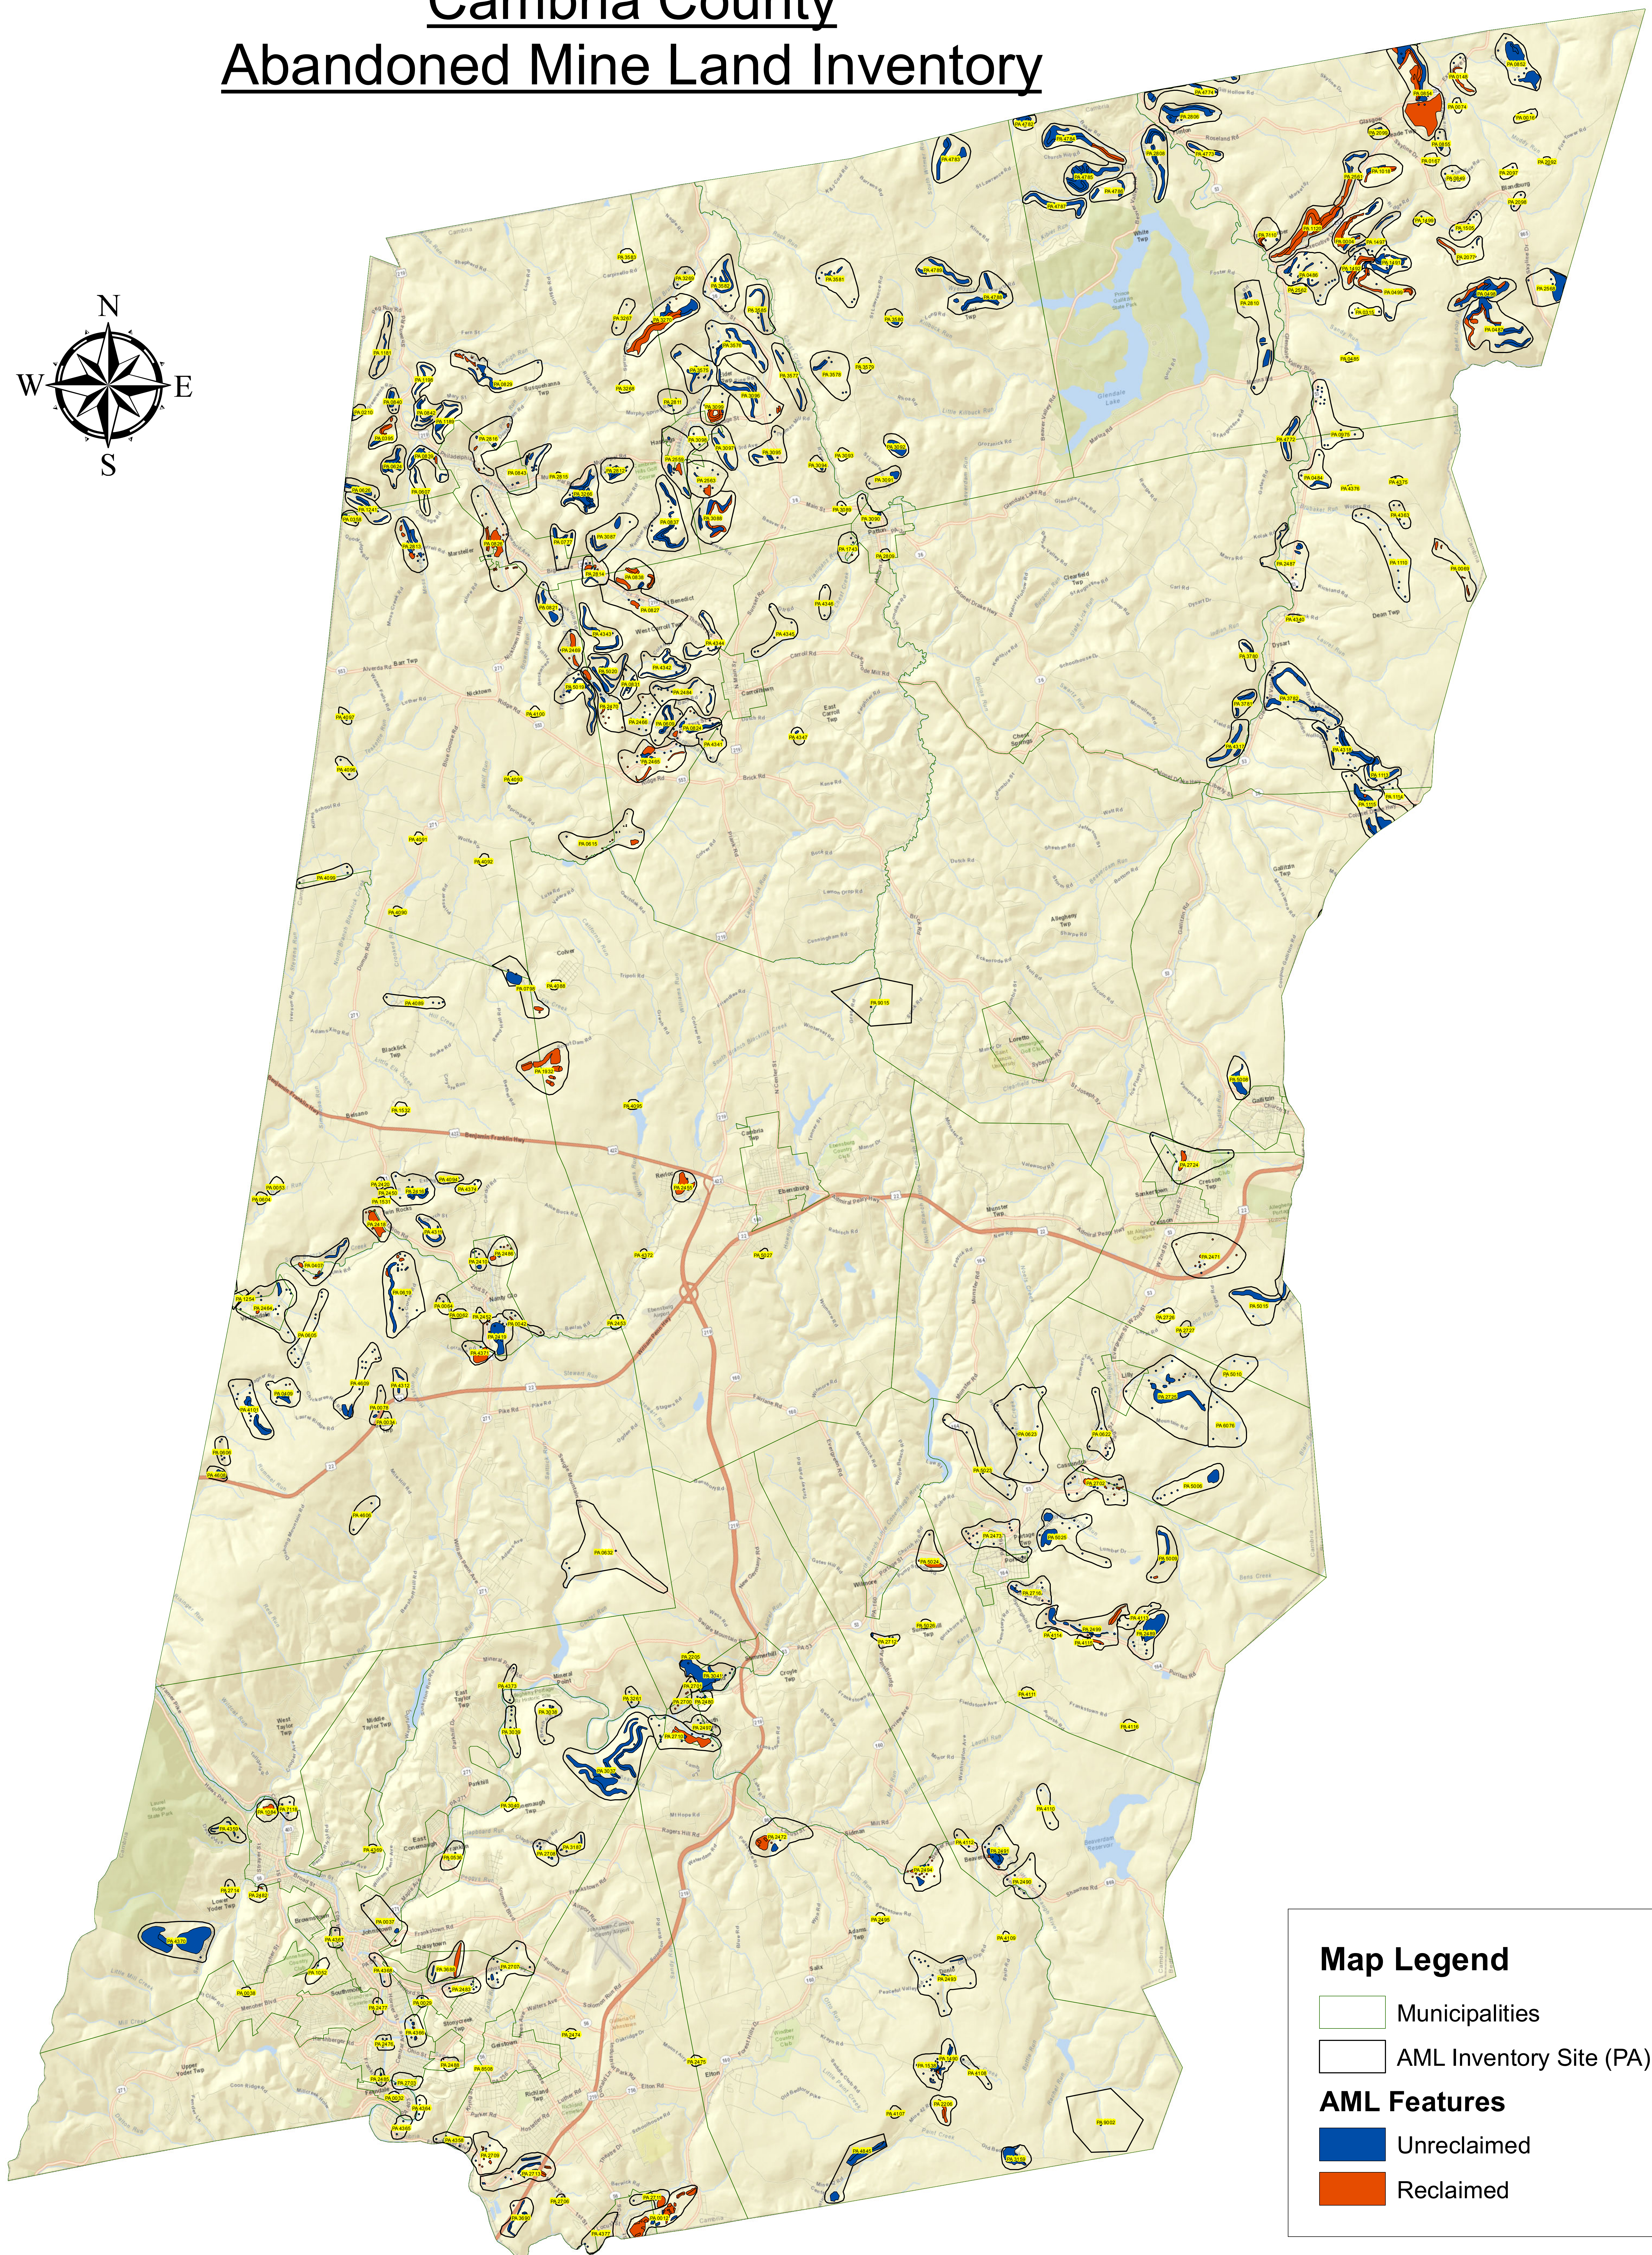

Cambria County

Abandoned Mine Land Inventory

Map Legend

- Municipalities
- AML Inventory Site (PA)

AML Features

- Unreclaimed
- Reclaimed