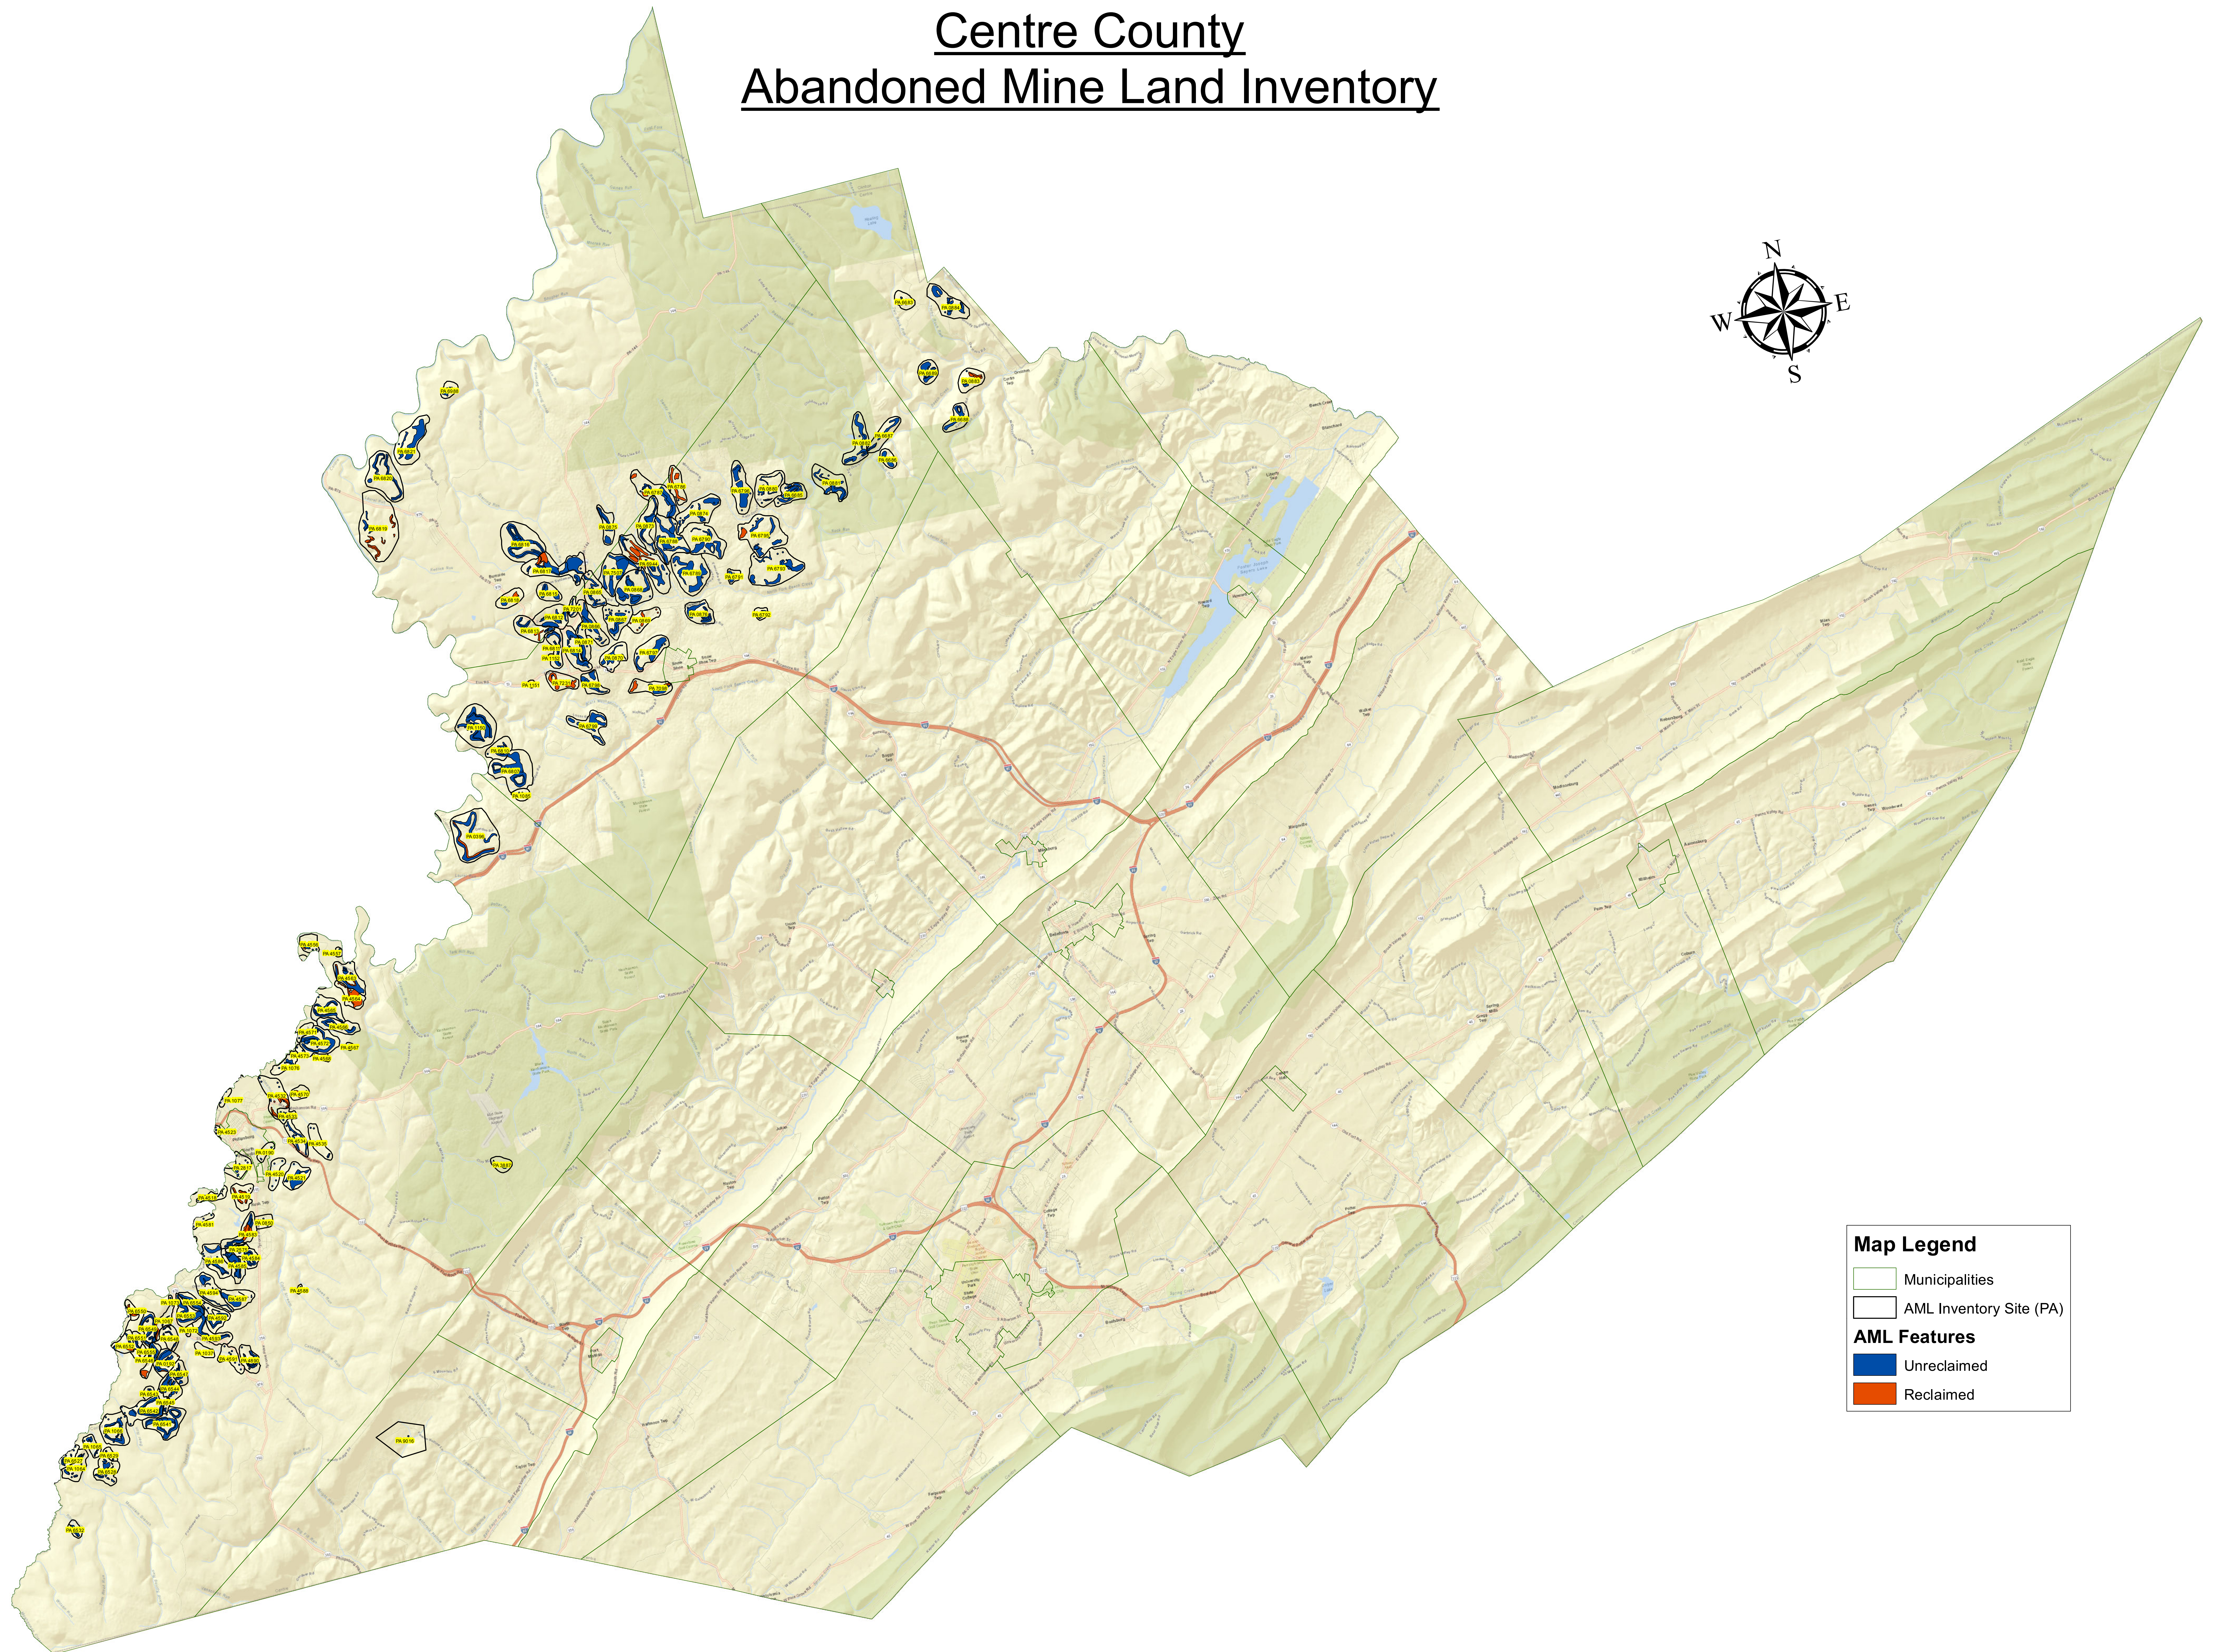

Centre County Abandoned Mine Land Inventory

Map Legend

- Municipalities
- AML Inventory Site (PA)

AML Features

- Unreclaimed
- Reclaimed

Please contact the Cambria District Office at
(814) 472-1800 concerning abandoned mine information.