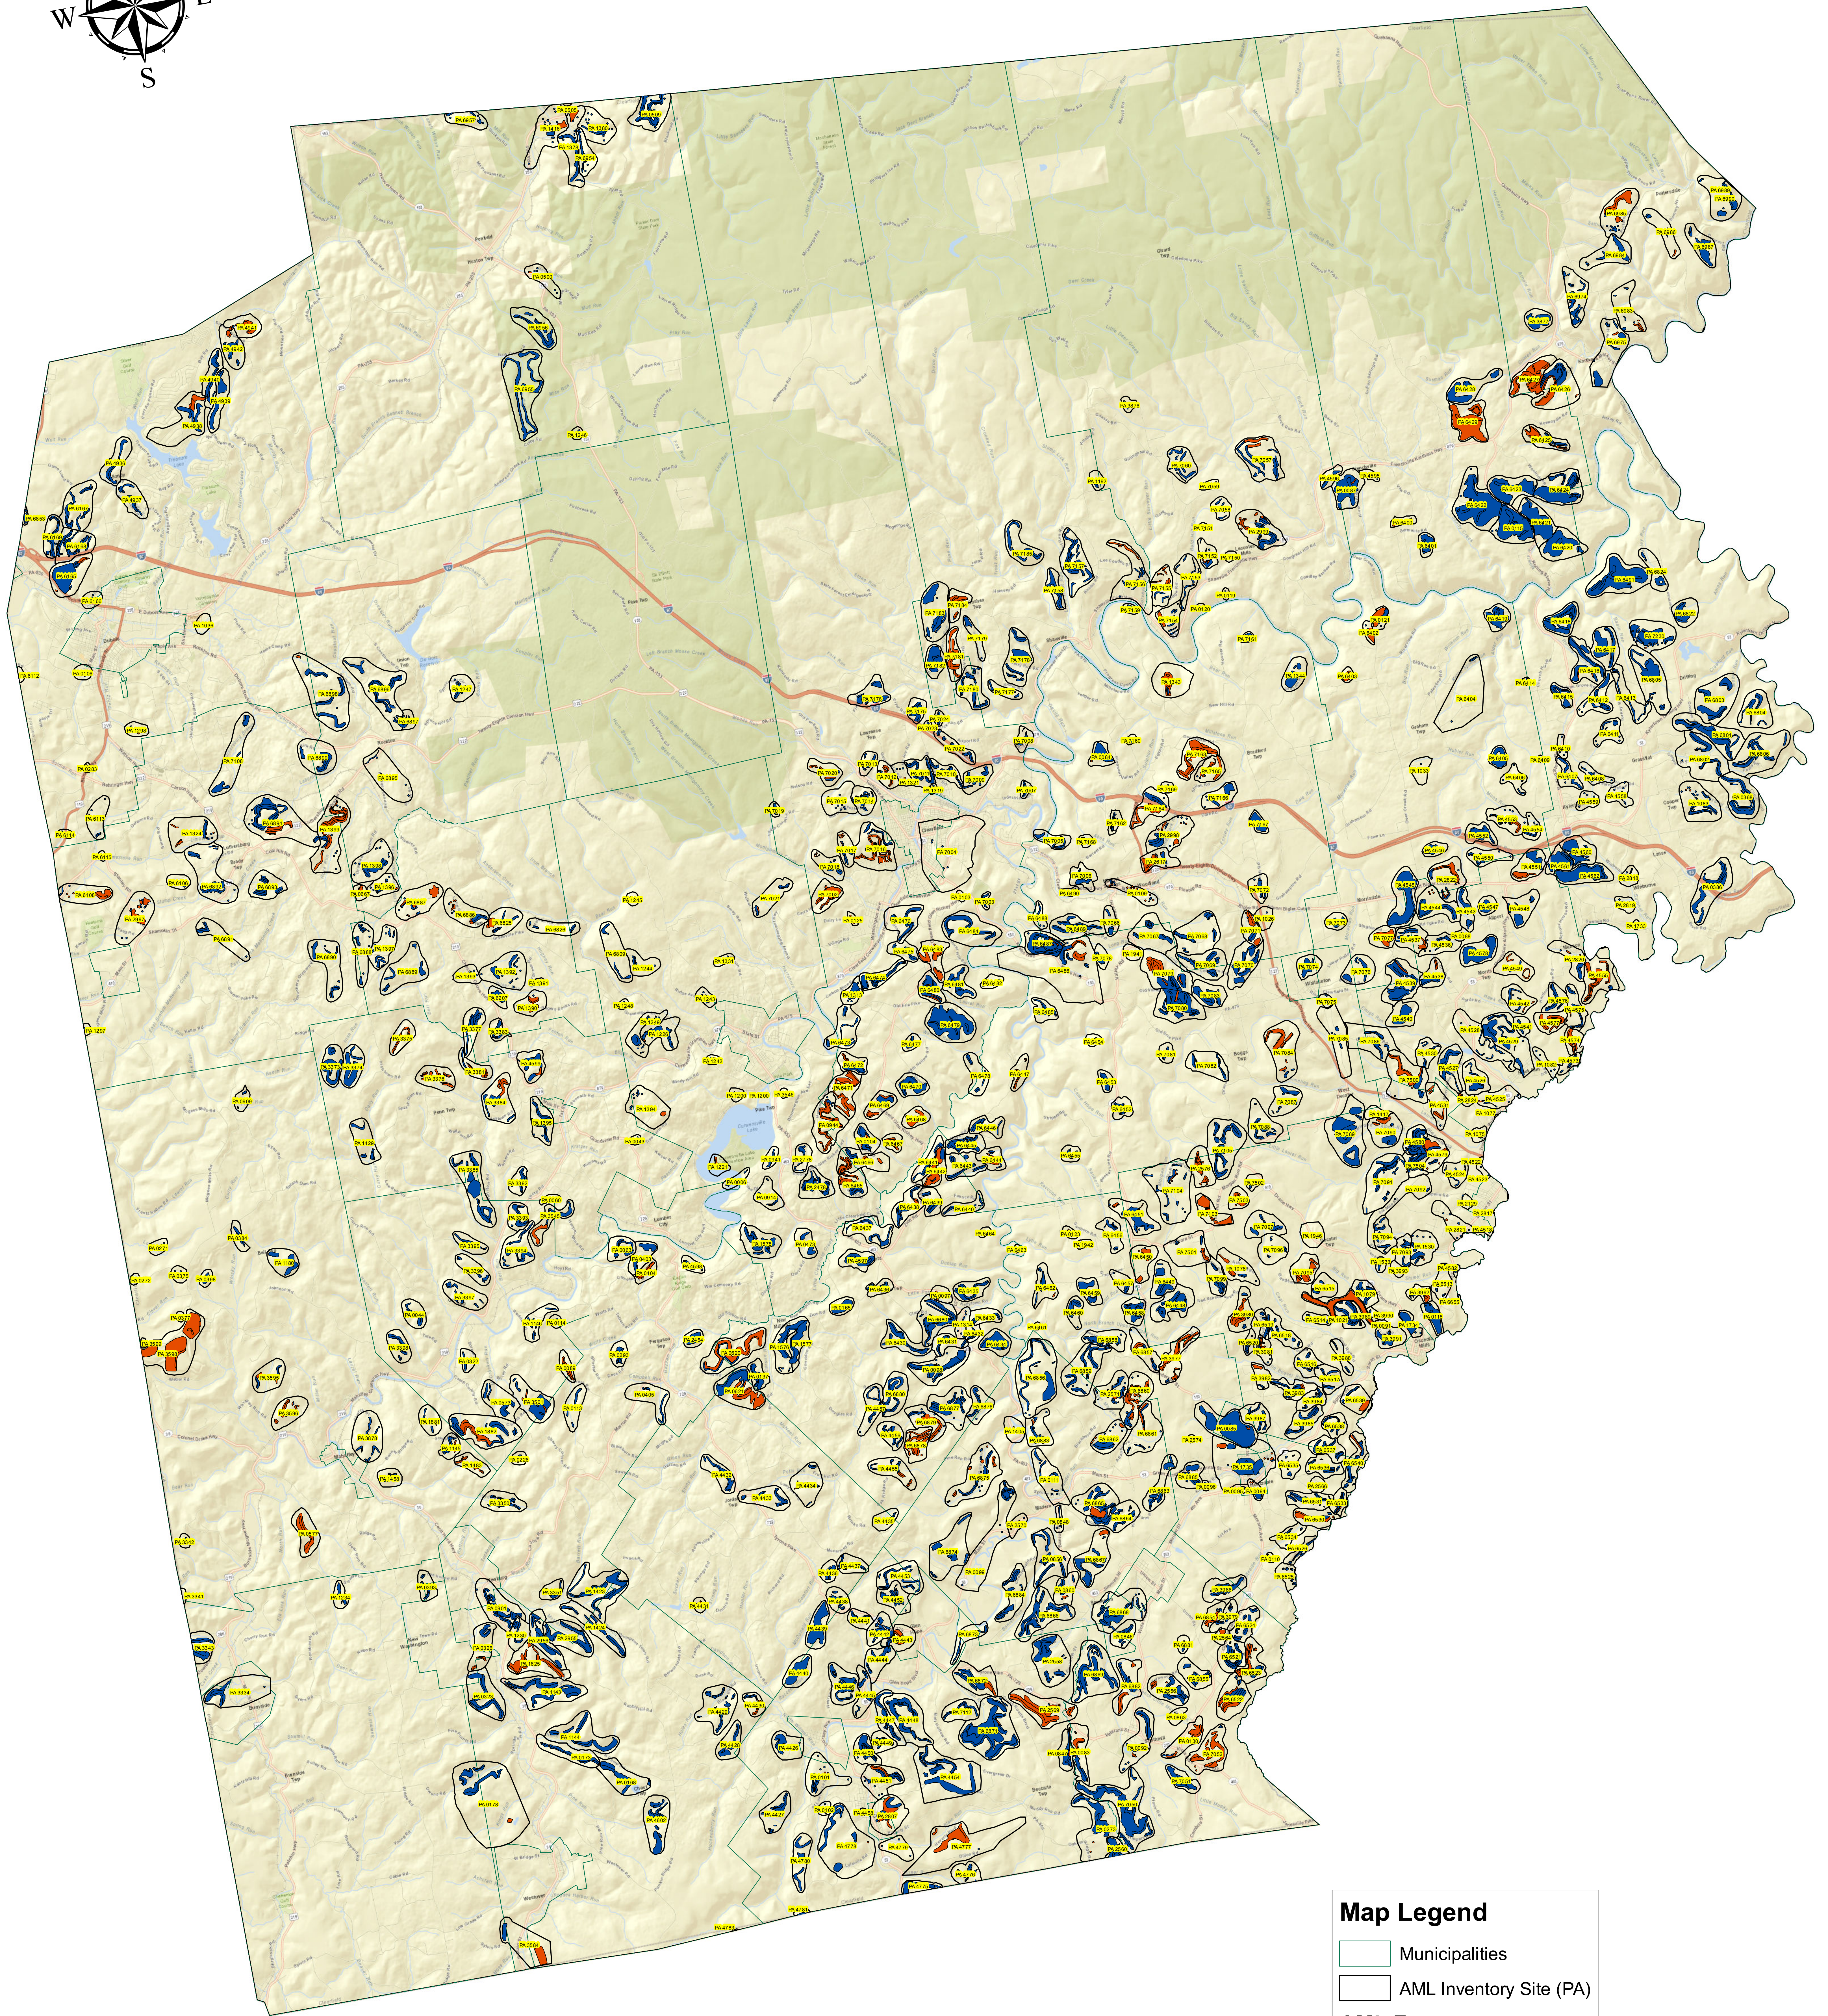

Clearfield County Abandoned Mine Land Inventory

Please contact the Cambria District Office at
(814) 472-1800 concerning abandoned mine information

Map Legend

- Municipalities
- AML Inventory Site (PA)

AML Features

- Unreclaimed
- Reclaimed