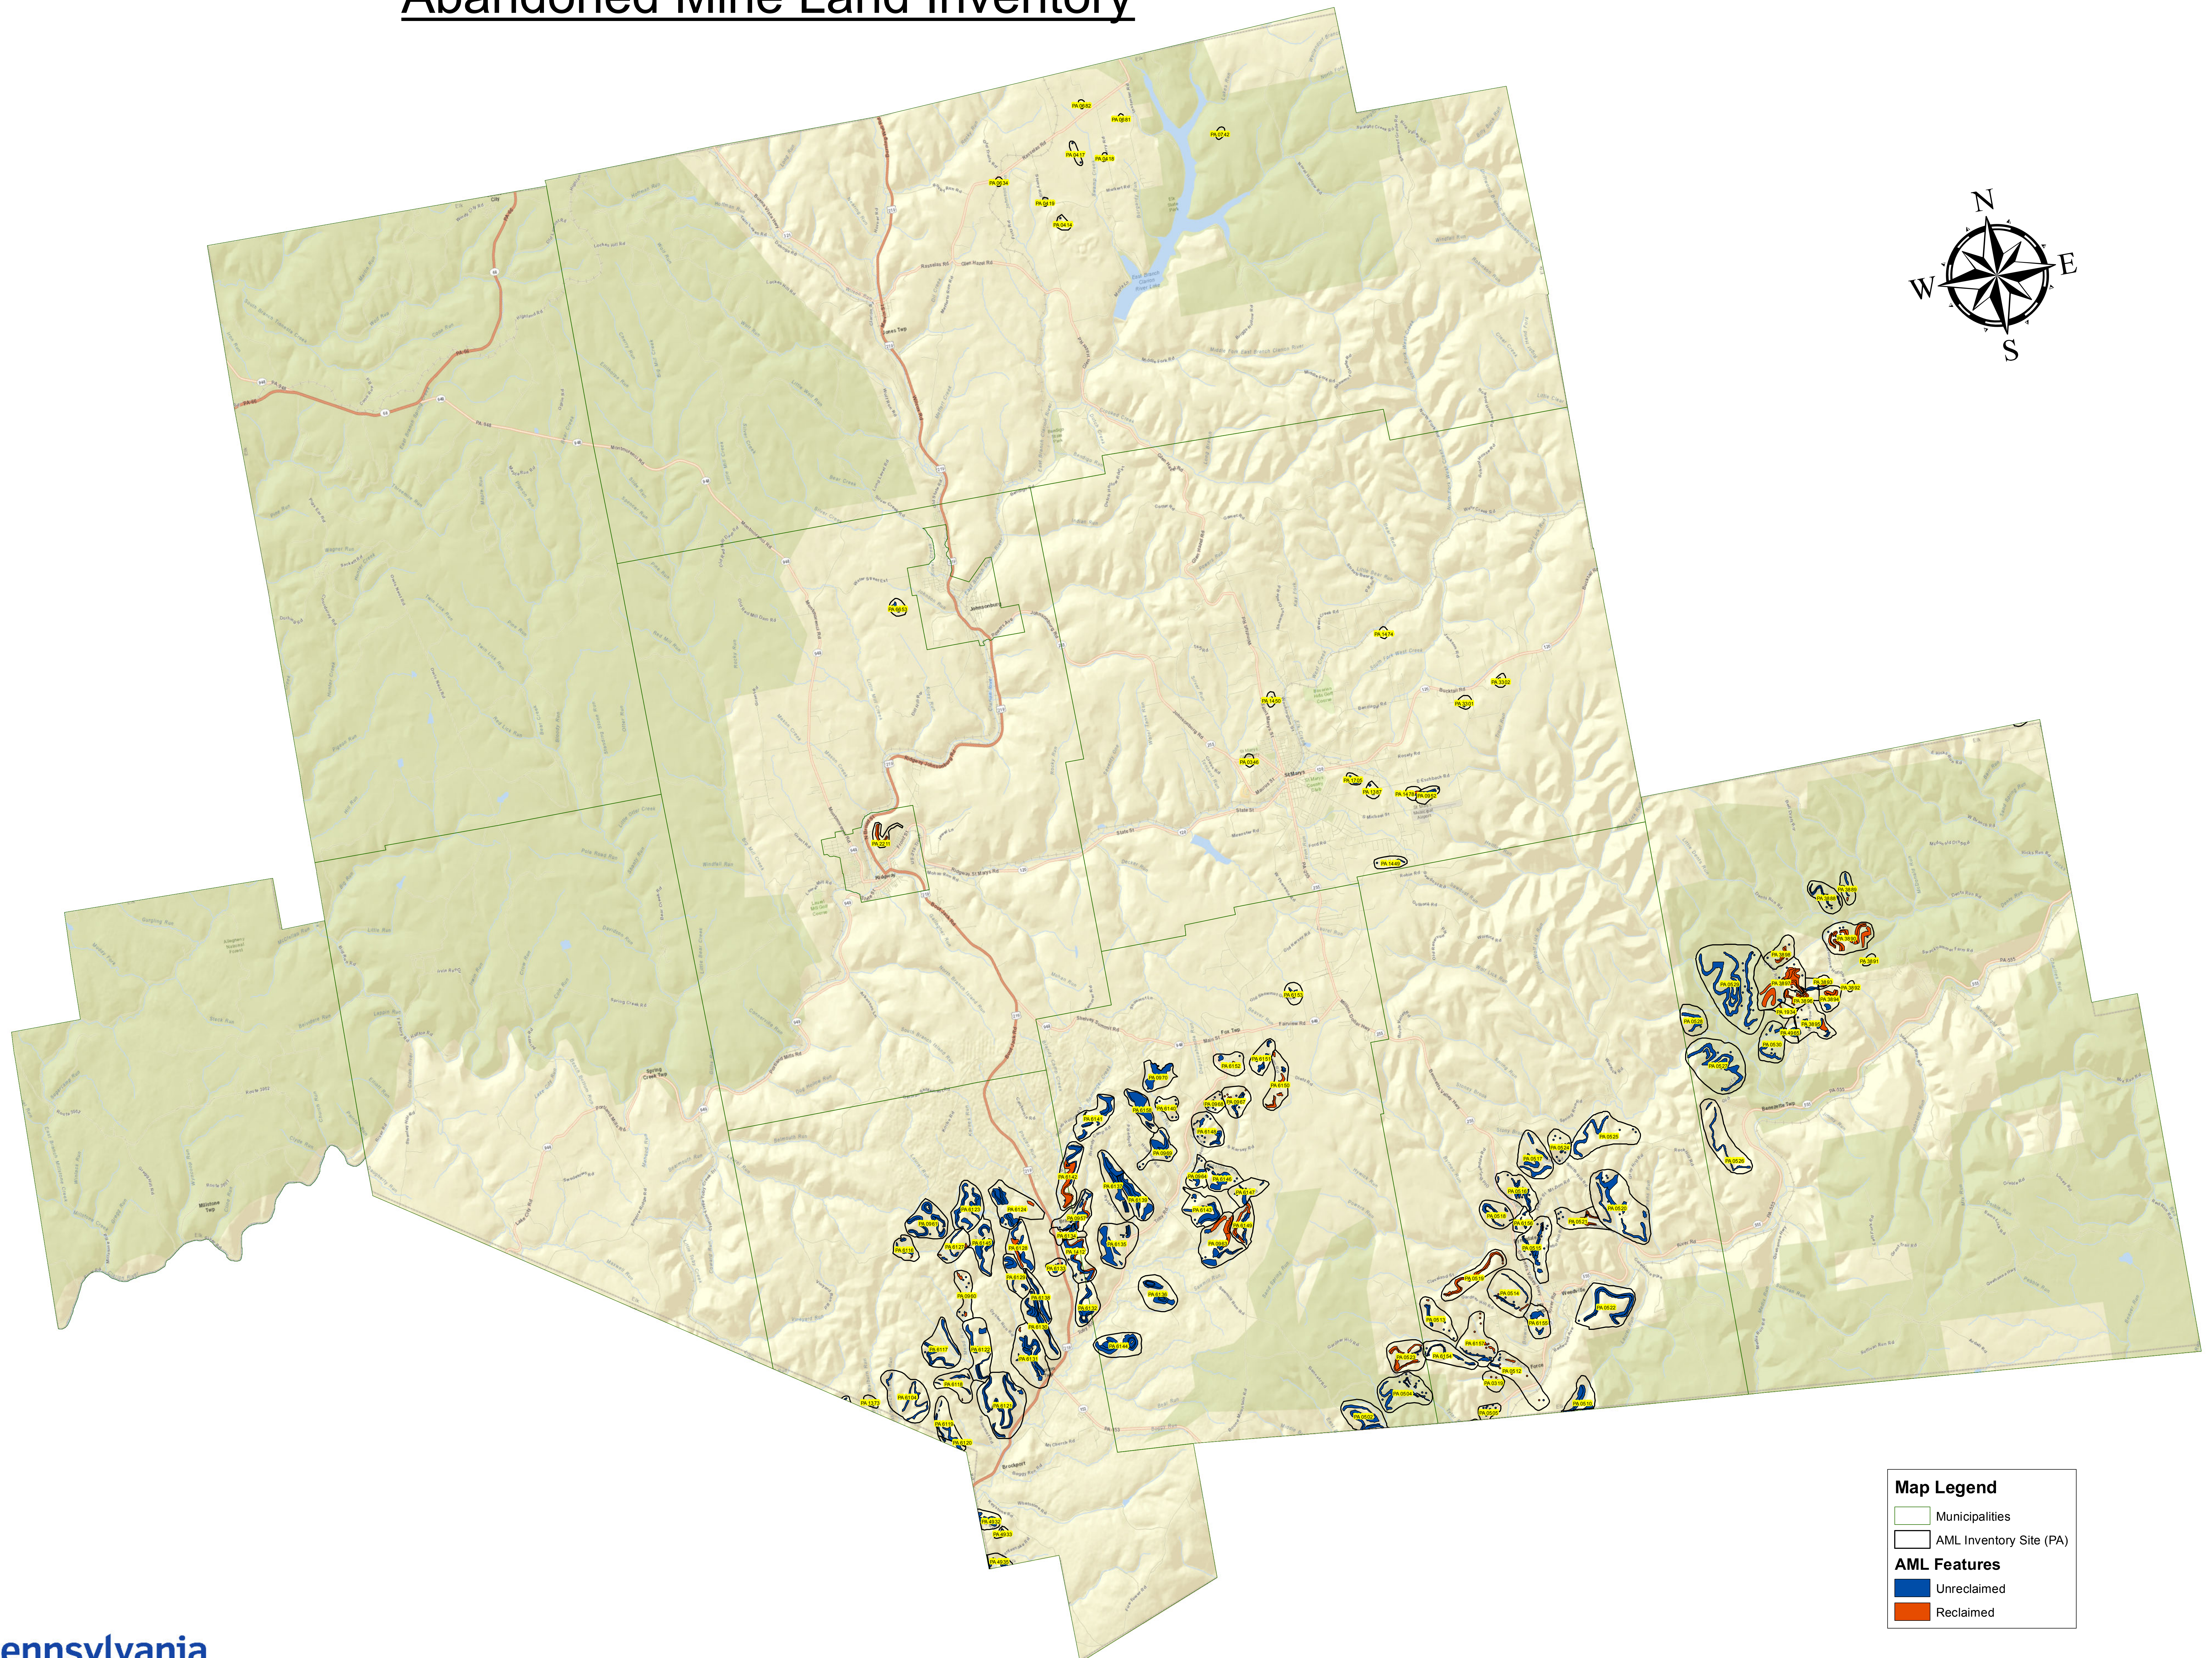

Elk County Abandoned Mine Land Inventory

Map Legend

- Municipalities
- AML Inventory Site (PA)

AML Features

- Unreclaimed
- Reclaimed