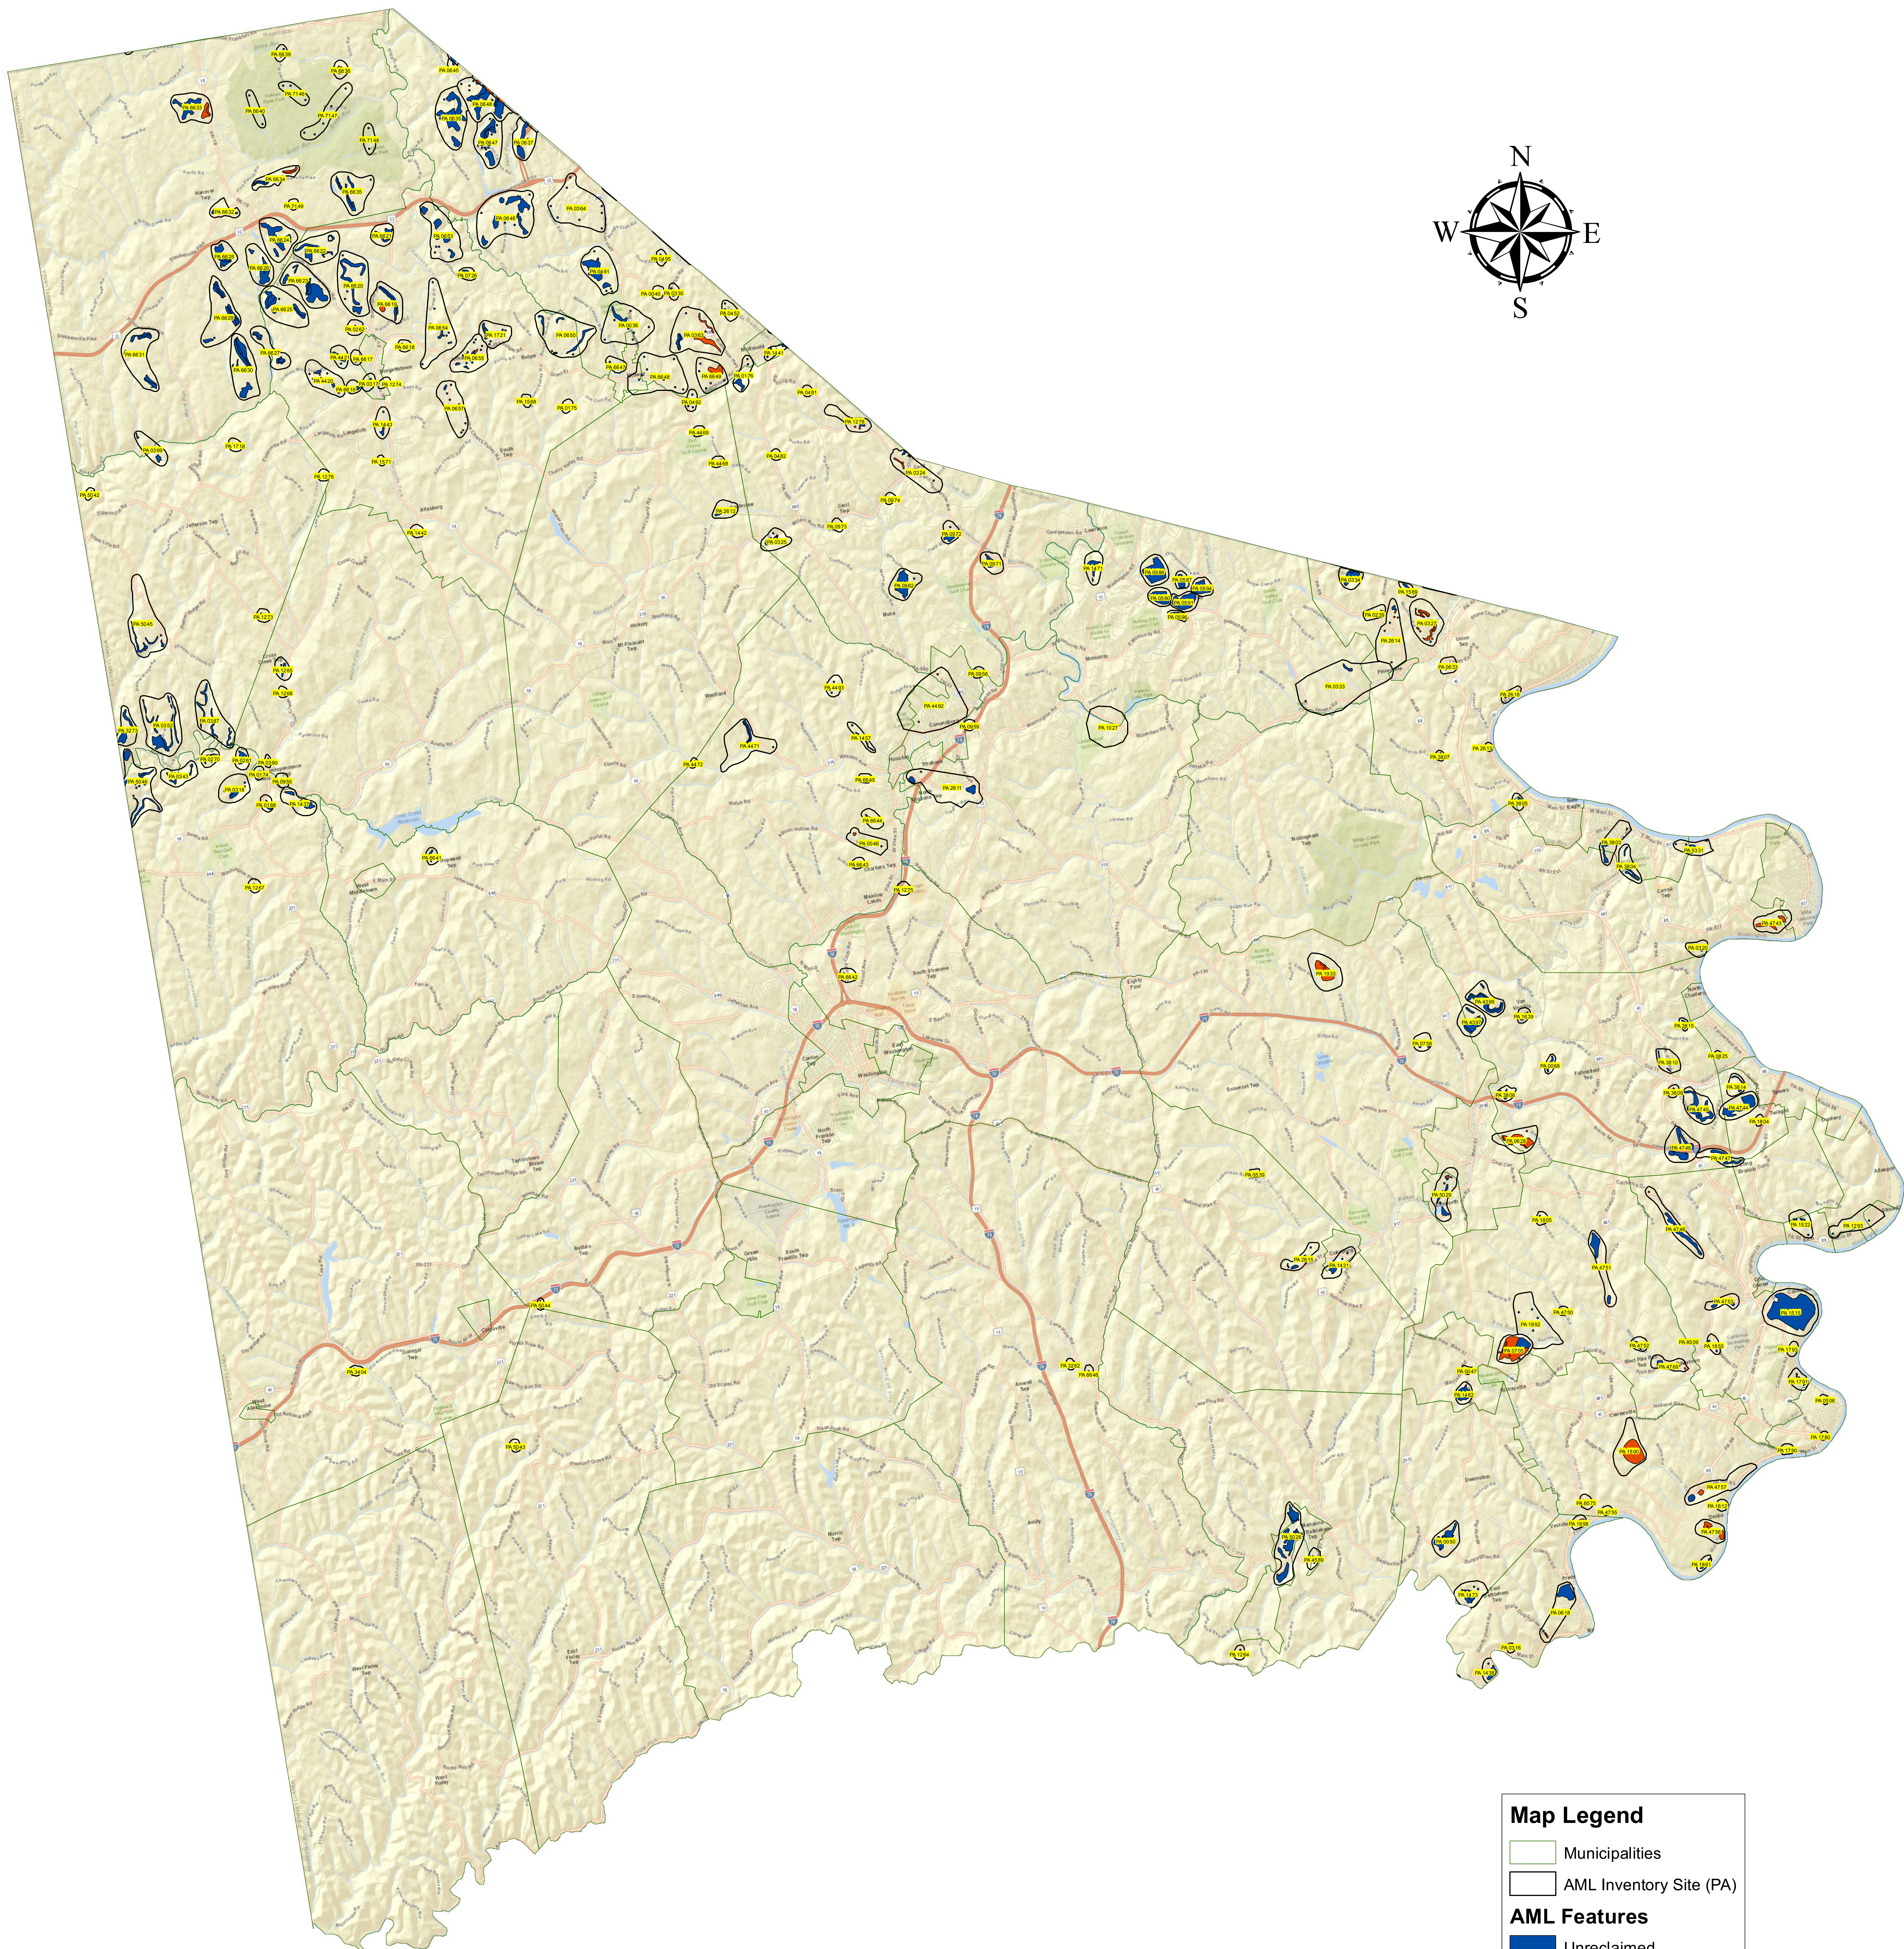

# Washington County Abandoned Mine Land Inventory

Please contact the Cambria District Office at  
(814) 472-1800 concerning abandoned mine information.

Map Legend	
	Municipalities
	AML Inventory Site (PA)
AML Features	
	Unreclaimed
	Reclaimed