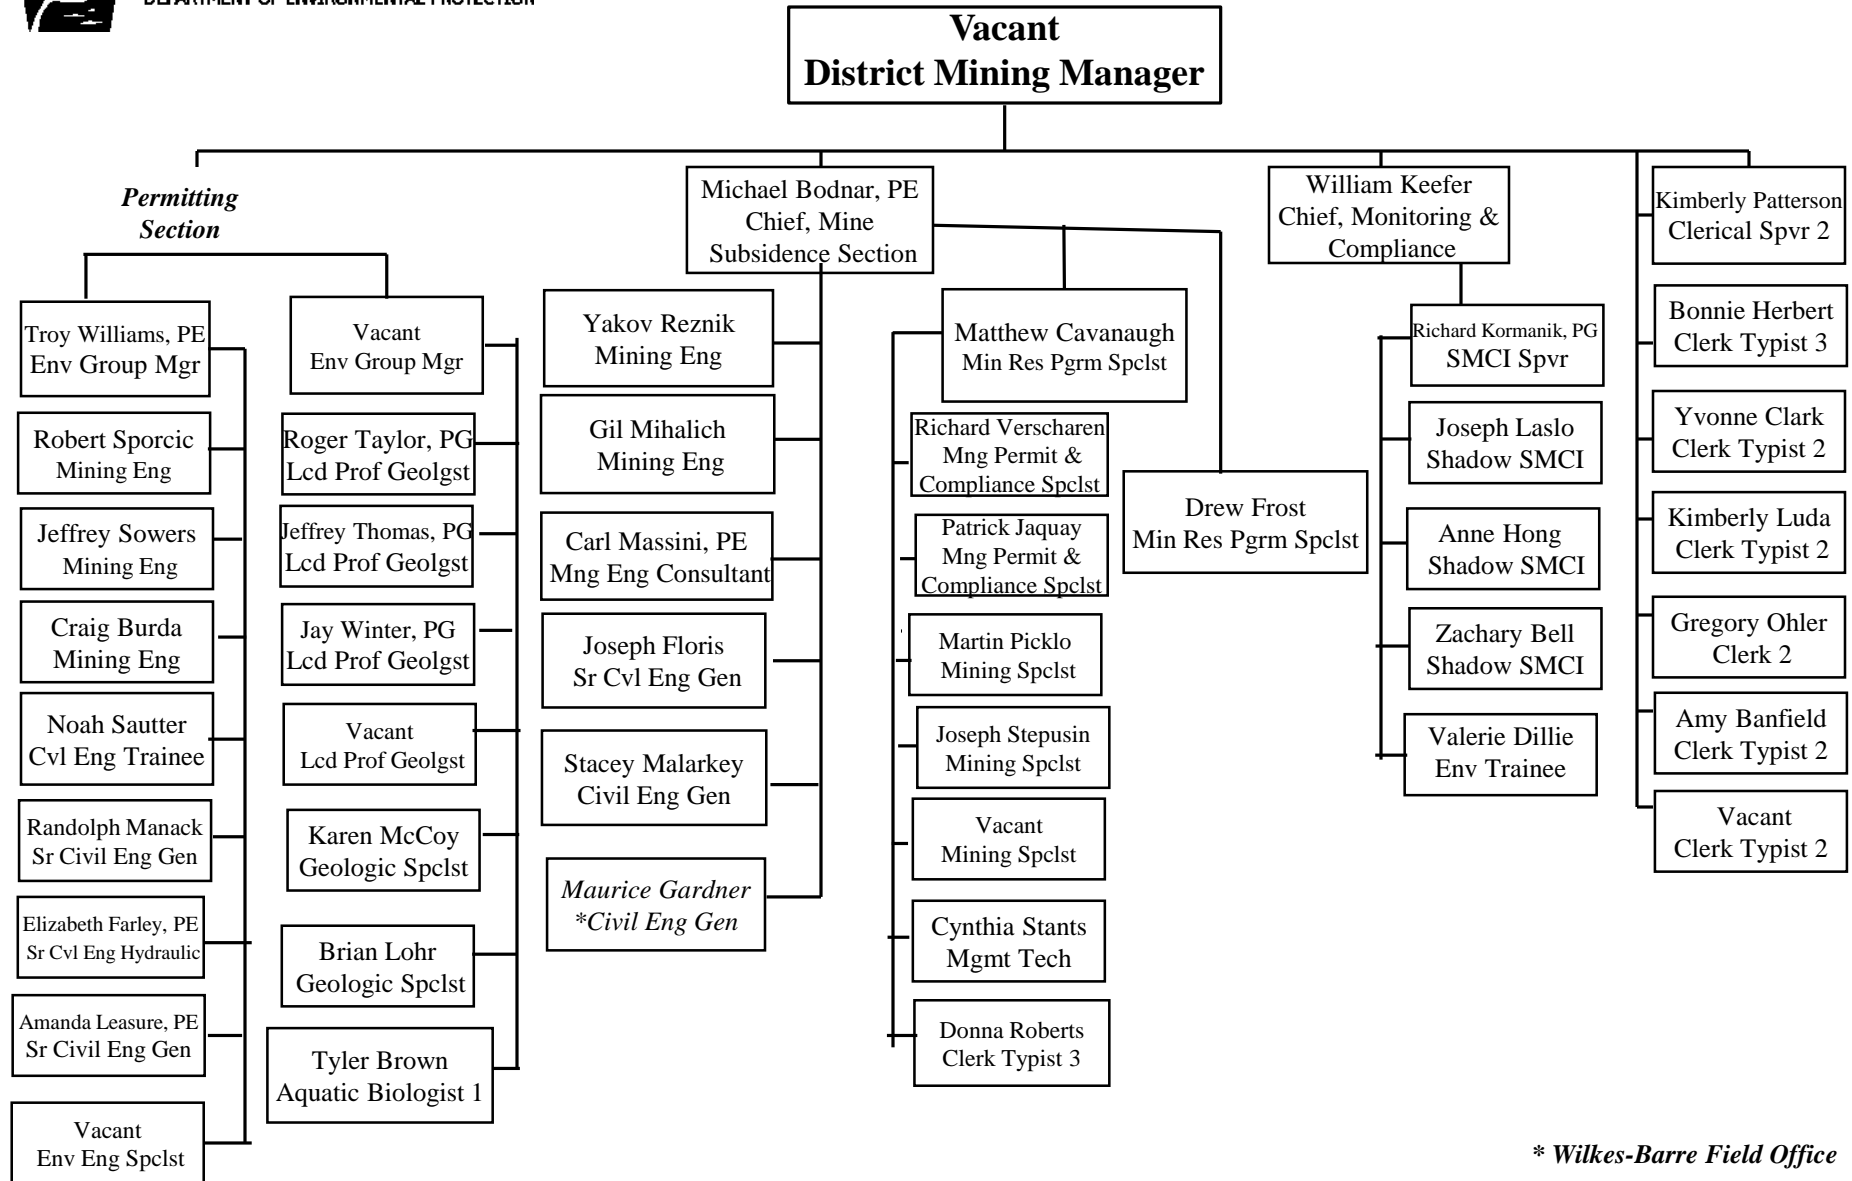

DISTRICT MINING OPERATIONS CALIFORNIA DISTRICT OFFICE

* Wilkes-Barre Field Office

Effective 8/14/18