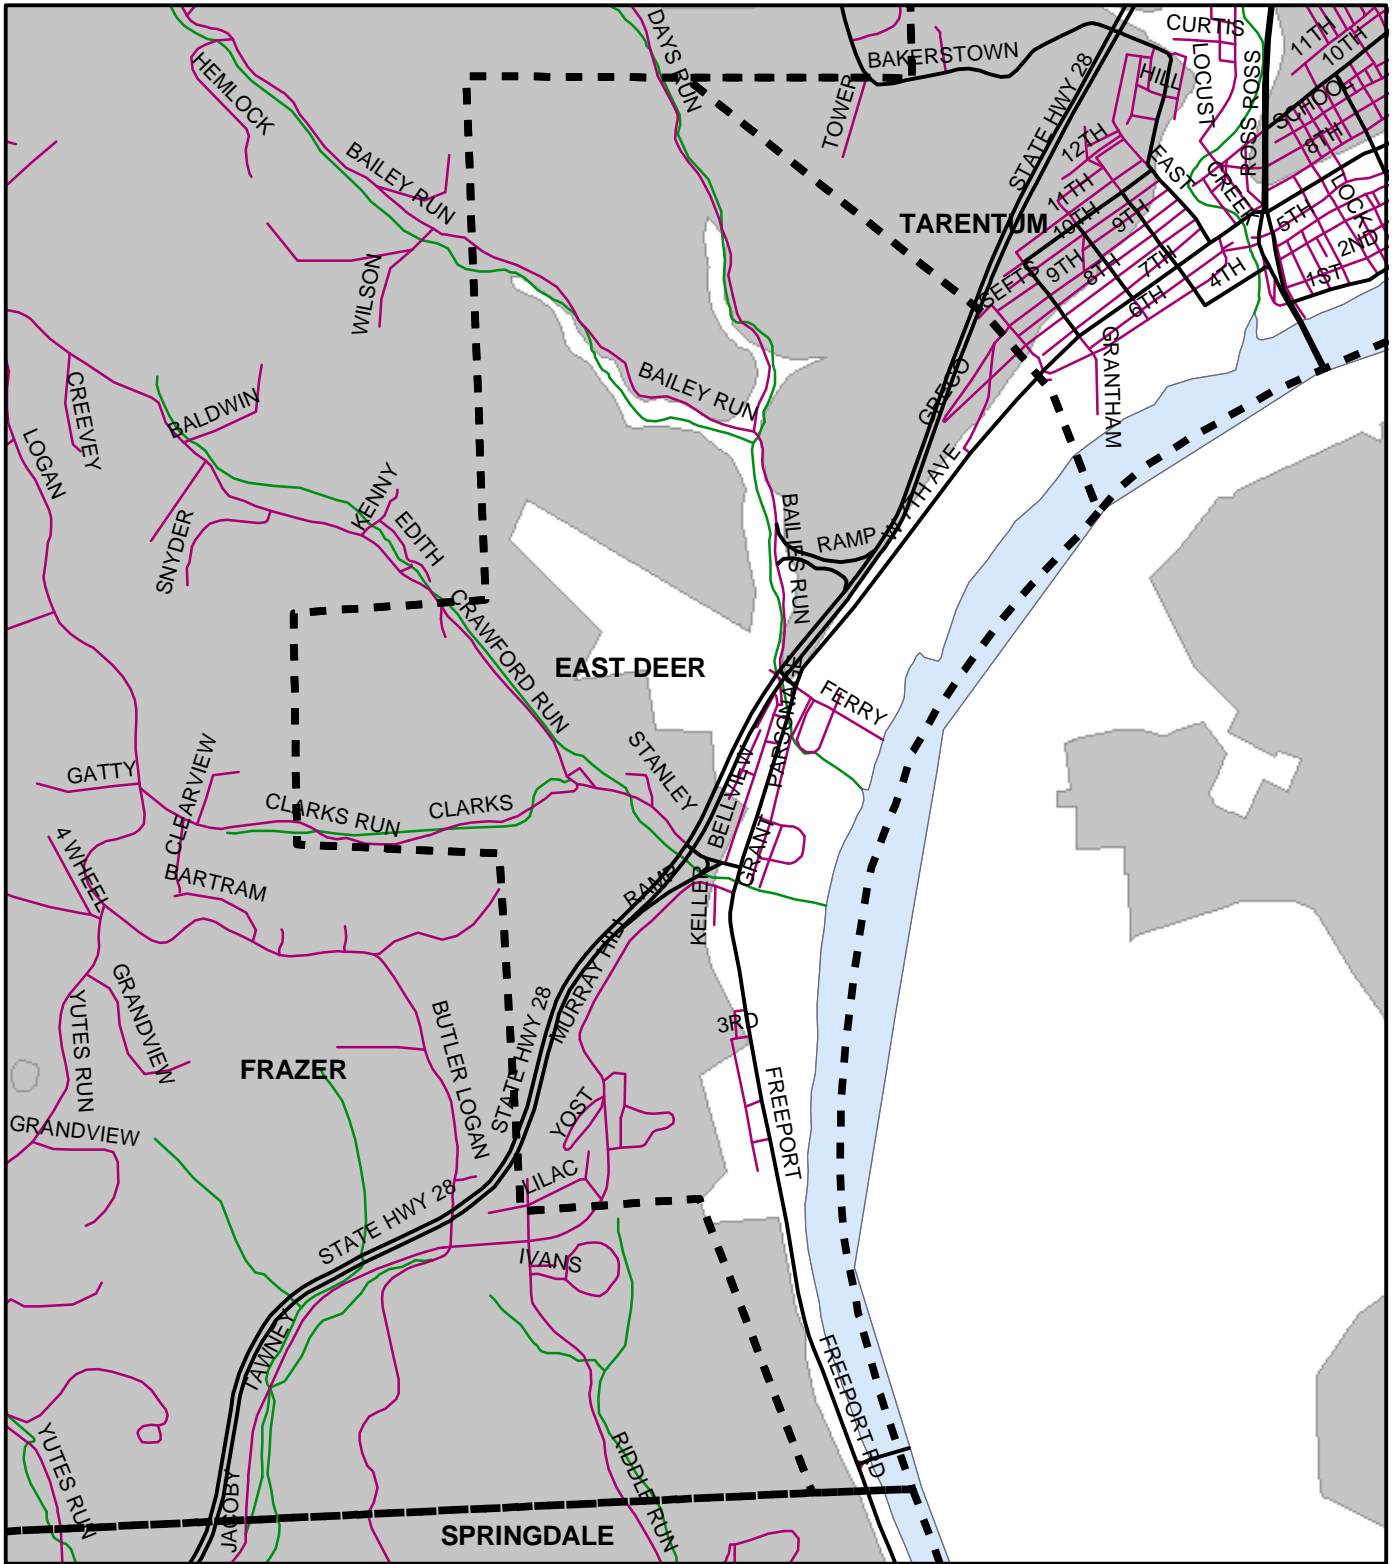

East Deer Twp, Allegheny County

Legend

- Municipality Boundary
- Undermined Area

This map was prepared using information considered to be the best historical data available.

The Department cannot verify the accuracy or completeness of this information.