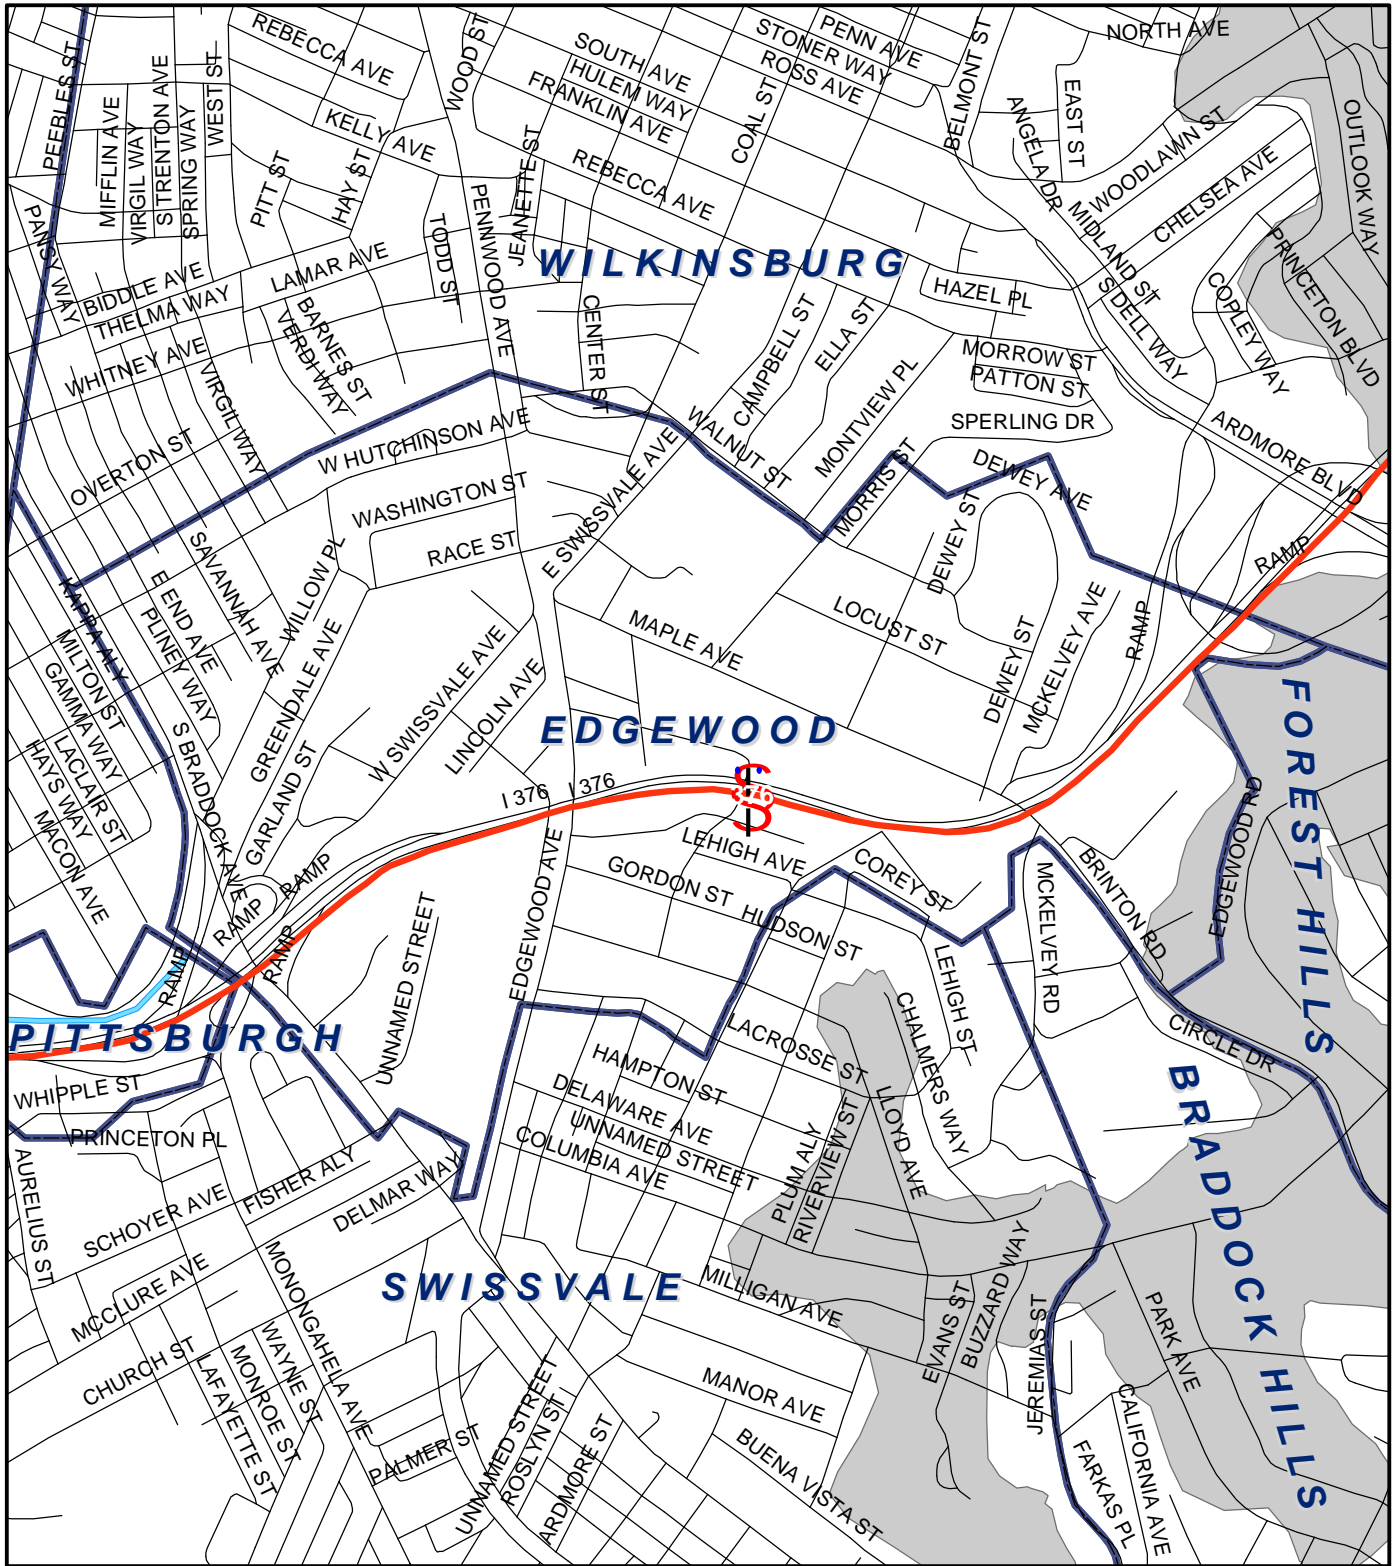

Edgewood Boro, Allegheny County

Legend

-  Municipality Boundary
-  Undermined Area

This map was prepared using information considered to be the best historical data available.

The Department cannot verify the accuracy or completeness of this information.