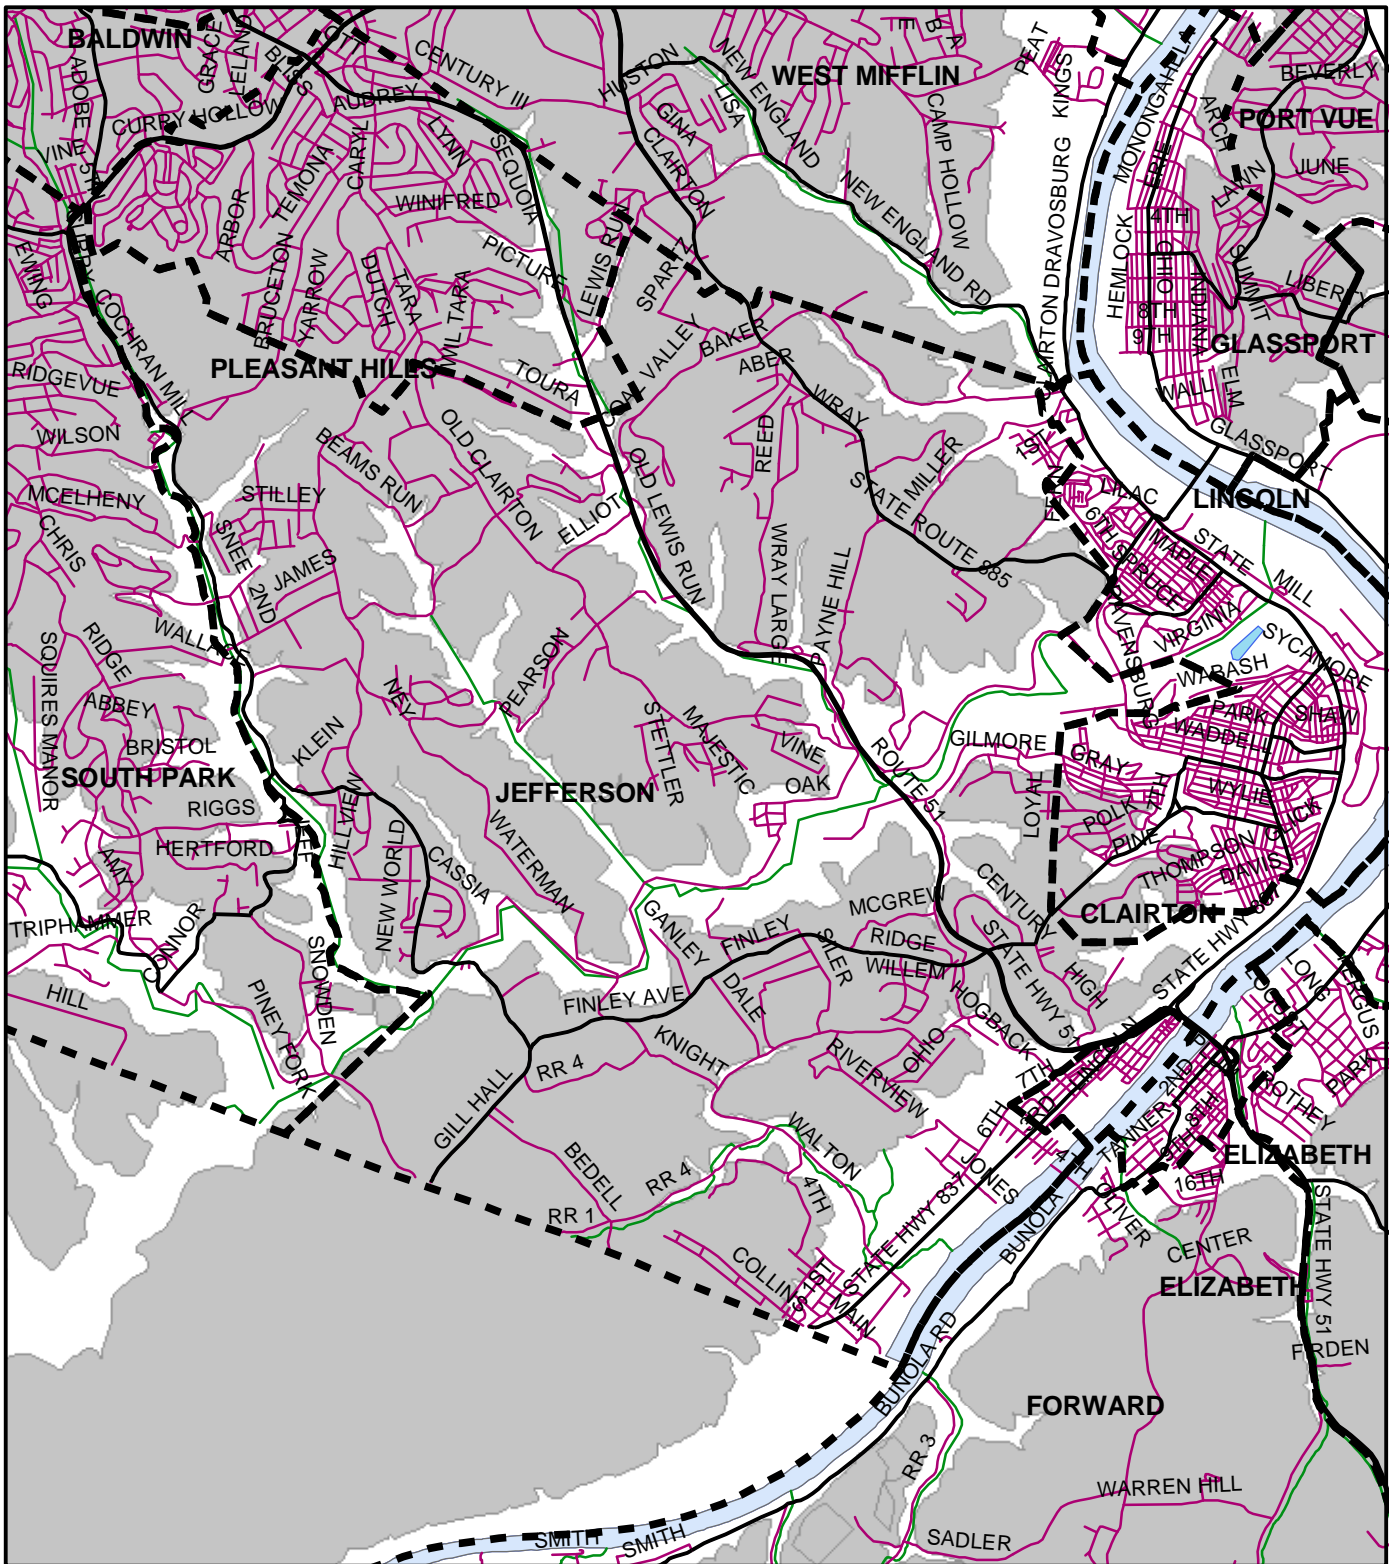

# Jefferson Boro, Allegheny County

## Legend

-  Municipality Boundary
-  Undermined Area

This map was prepared using information considered to be the best historical data available.

The Department cannot verify the accuracy or completeness of this information.