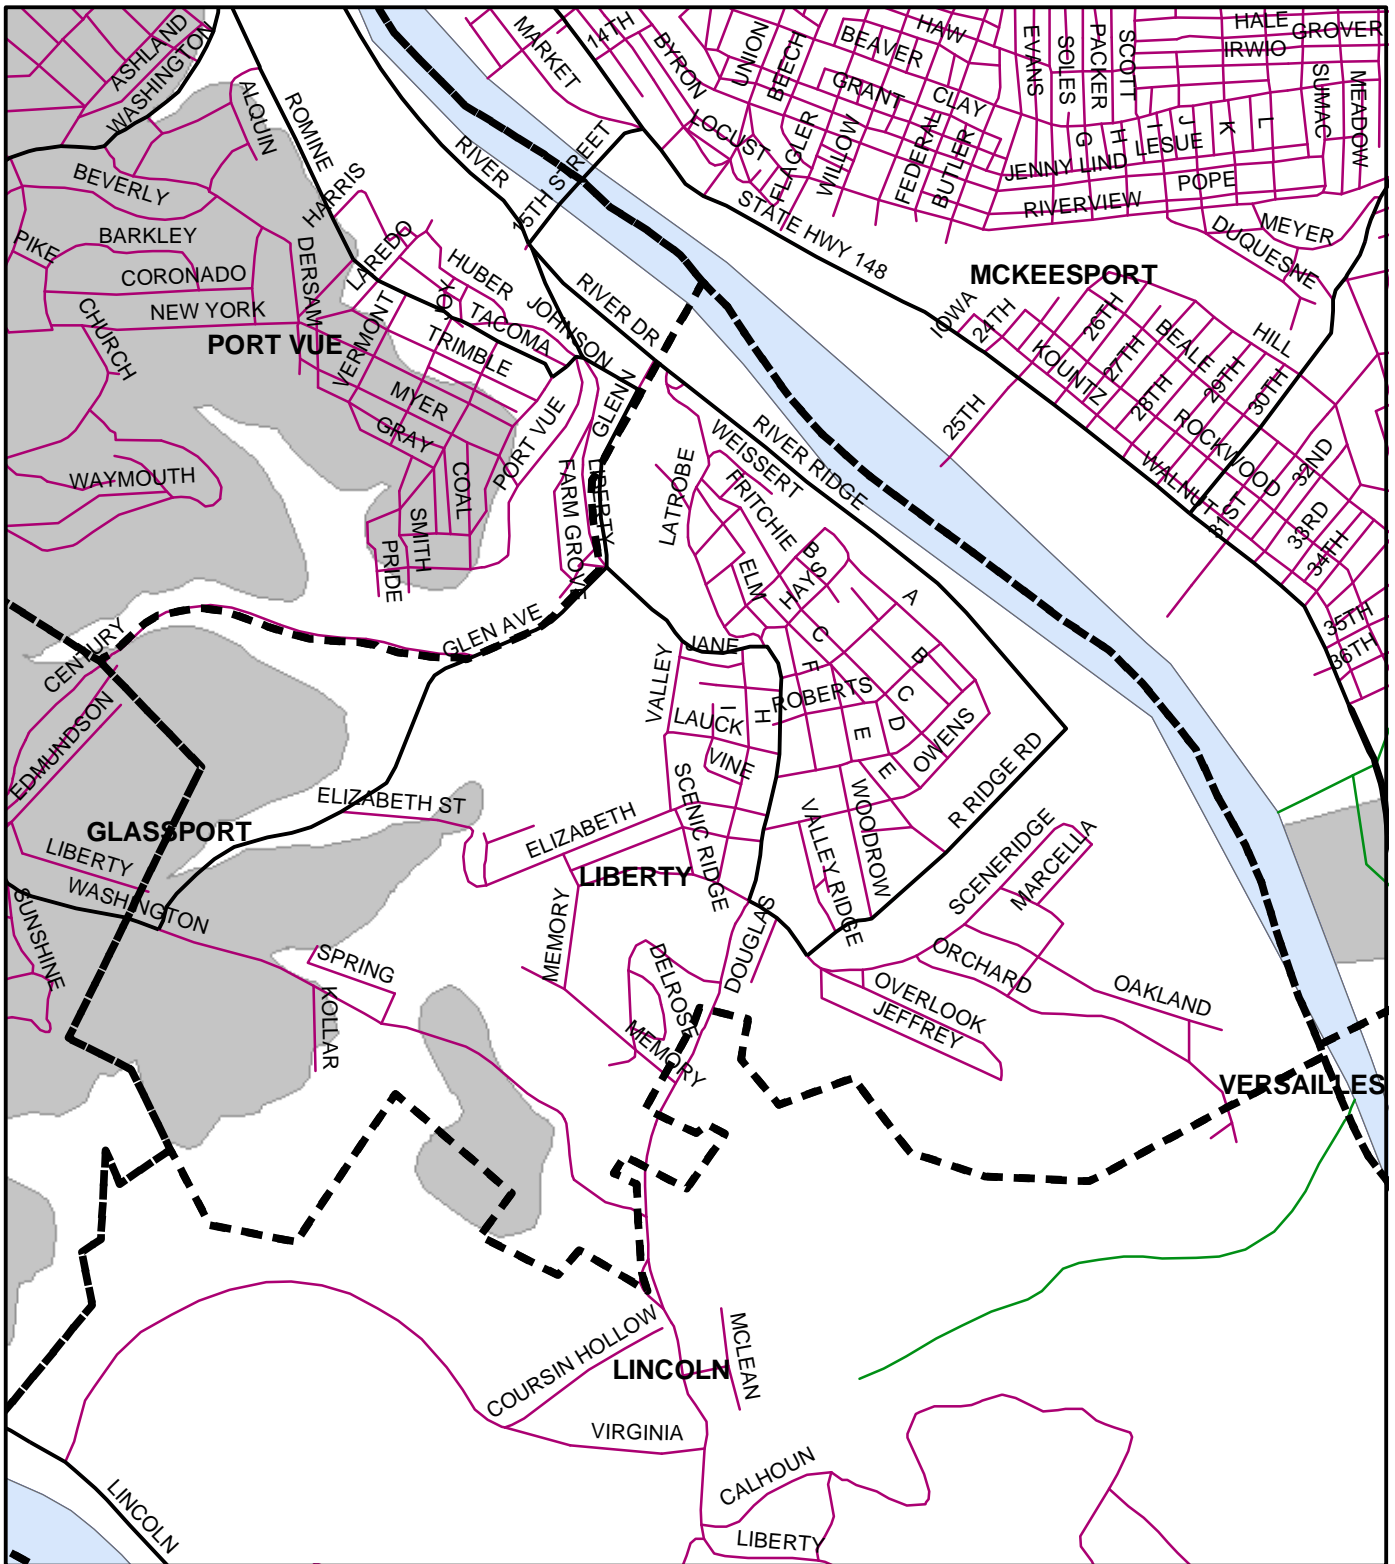

# Liberty Boro, Allegheny County

## Legend

-  Municipality Boundary
-  Undermined Area

This map was prepared using information considered to be the best historical data available.

The Department cannot verify the accuracy or completeness of this information.