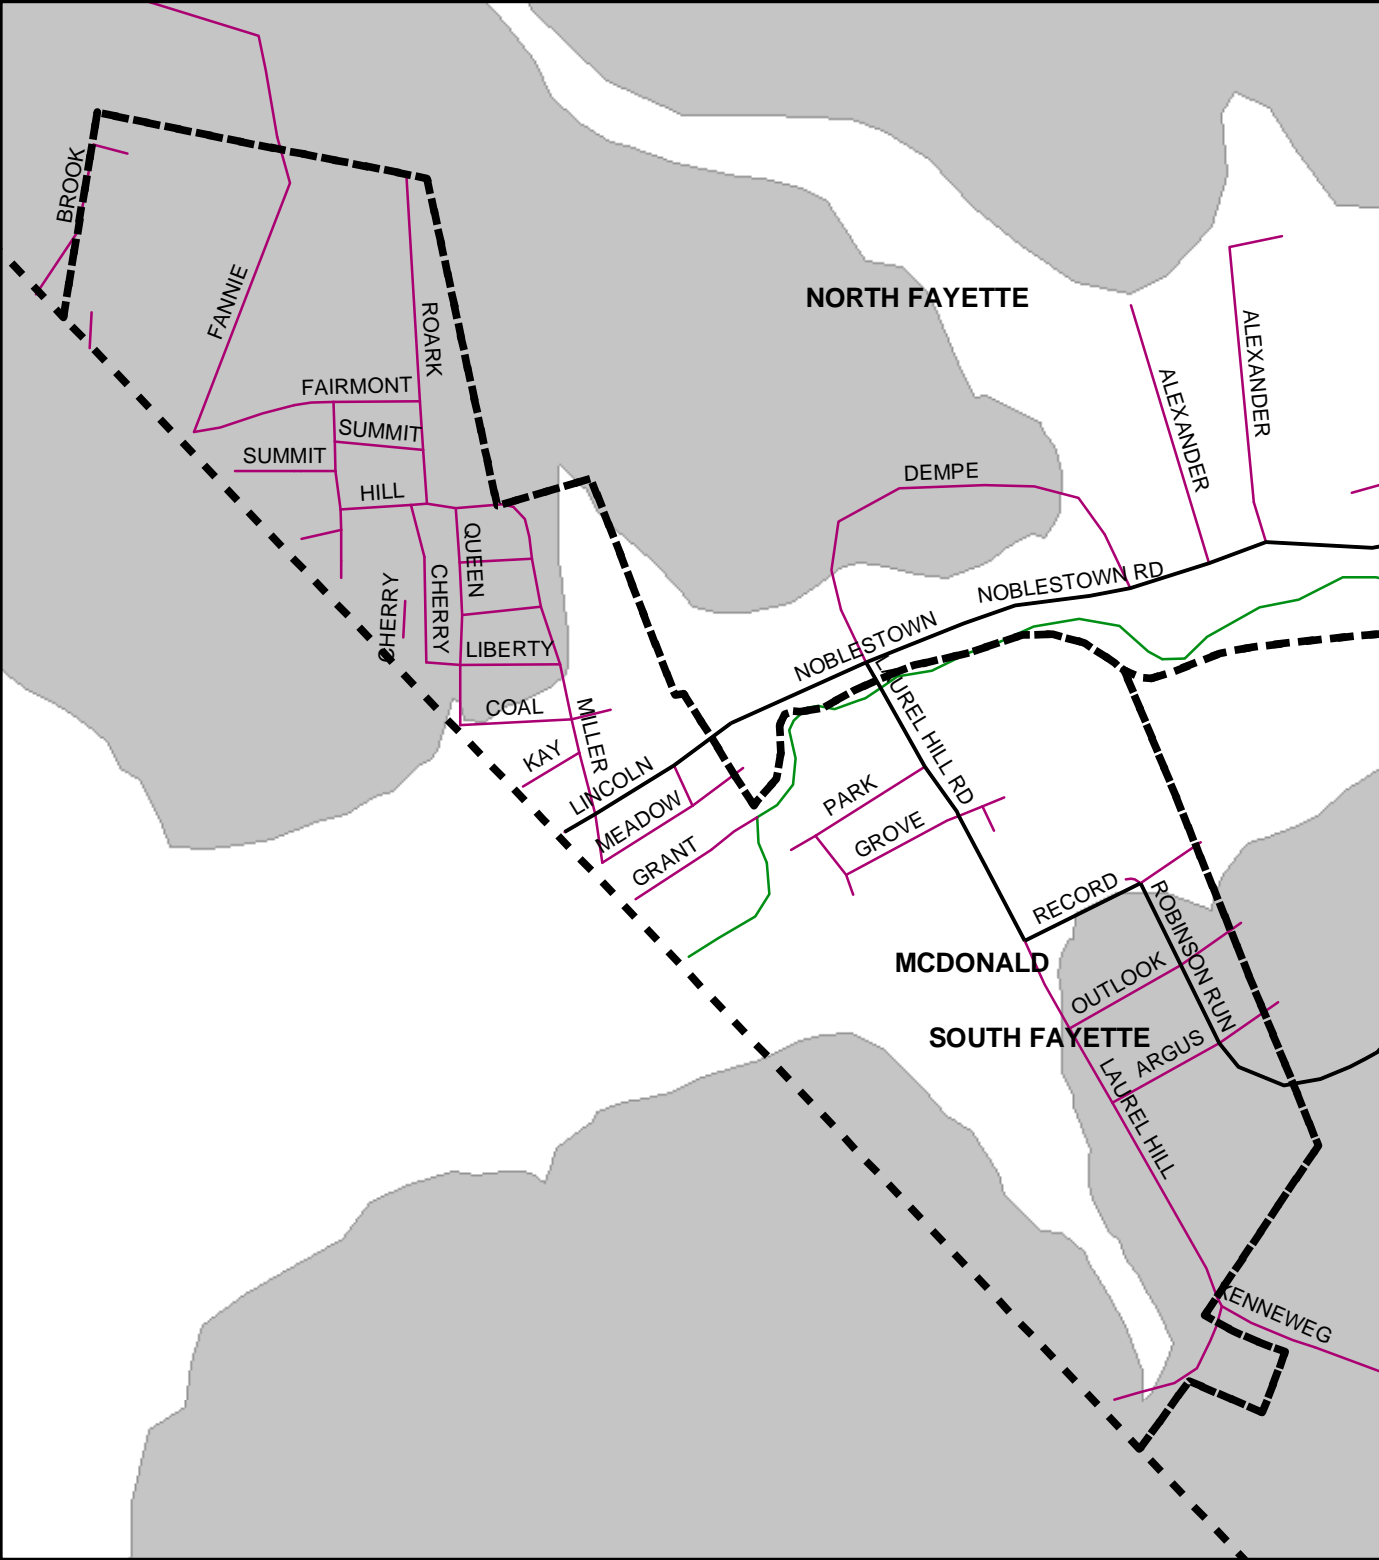

# McDonald Boro, Allegheny County

**Legend**

- Municipality Boundary
- Undermined Area

This map was prepared using information considered to be the best historical data available.

The Department cannot verify the accuracy or completeness of this information.