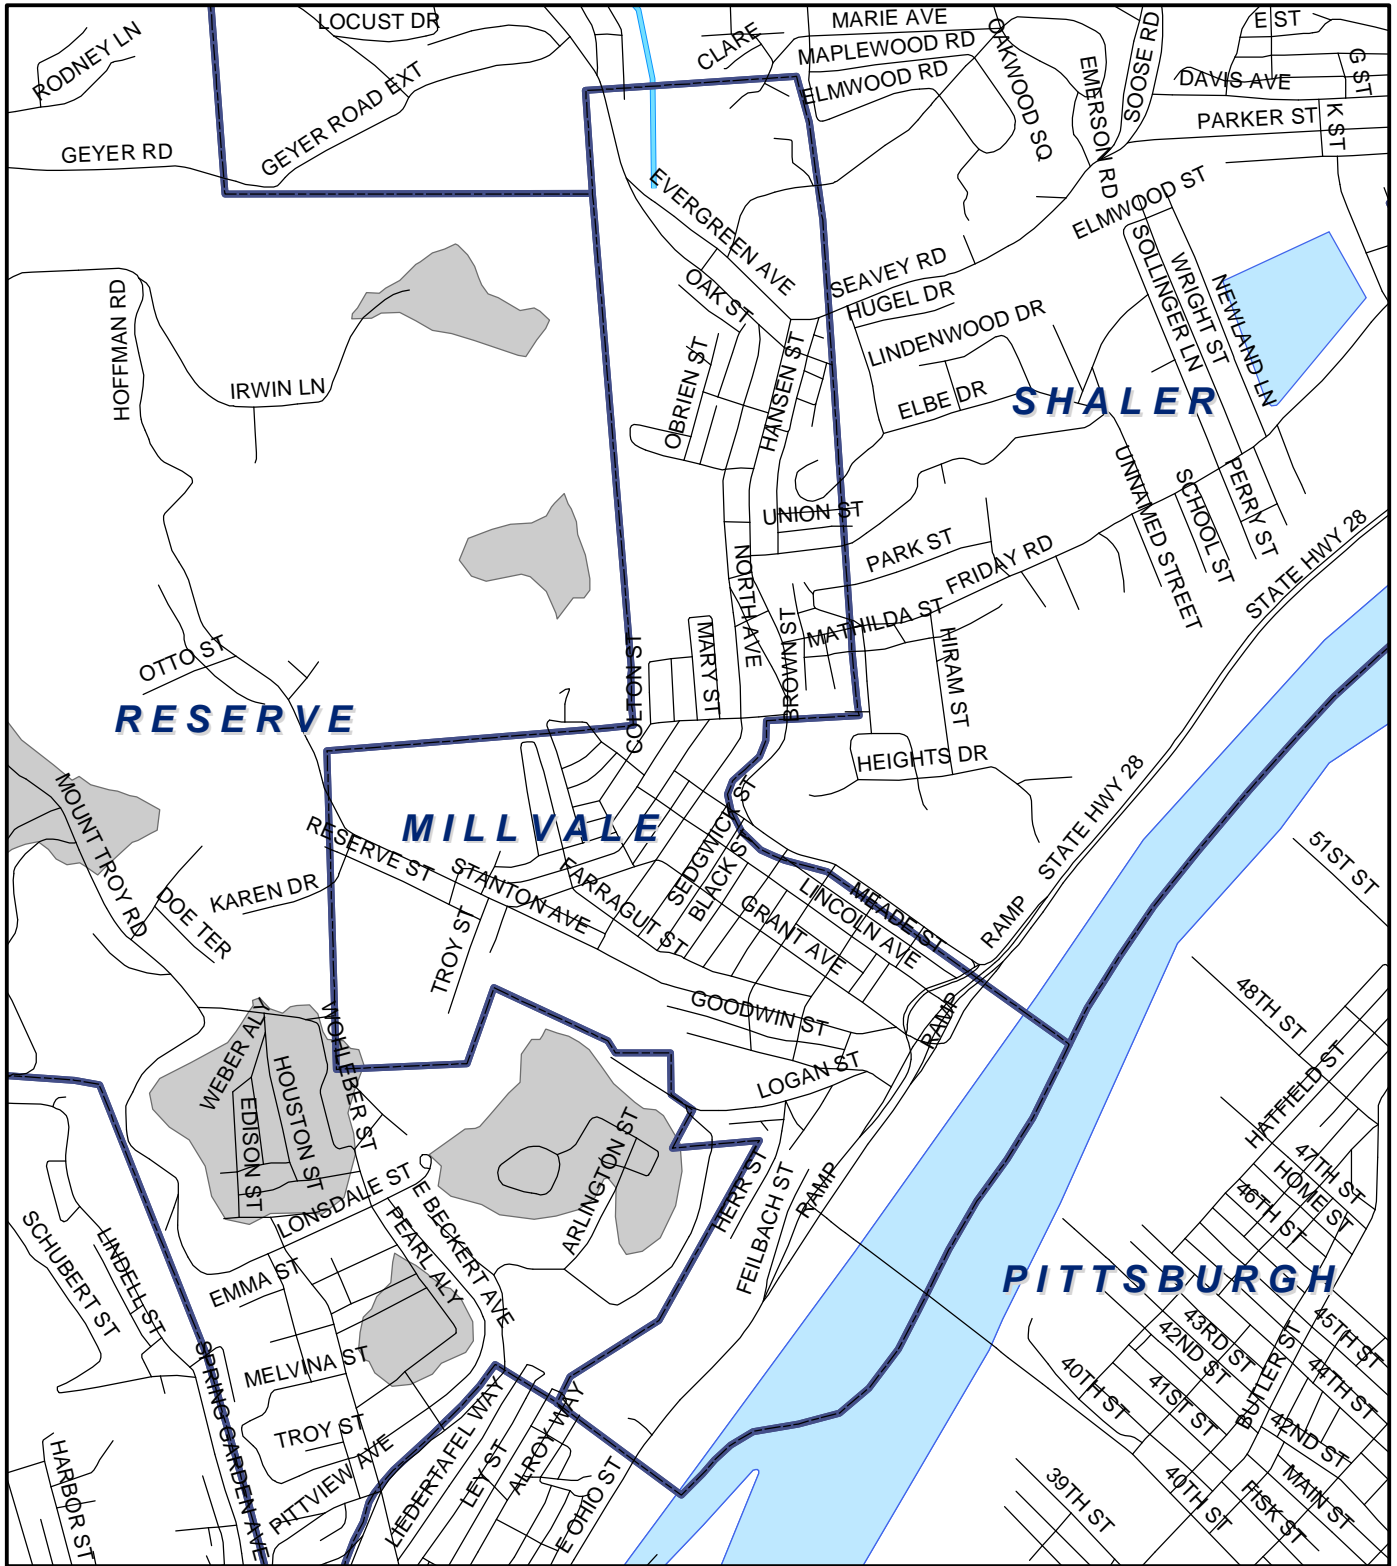

Millvale Boro, Allegheny County

Legend

-  Municipality Boundary
-  Undermined Area

This map was prepared using information considered to be the best historical data available.

The Department cannot verify the accuracy or completeness of this information.