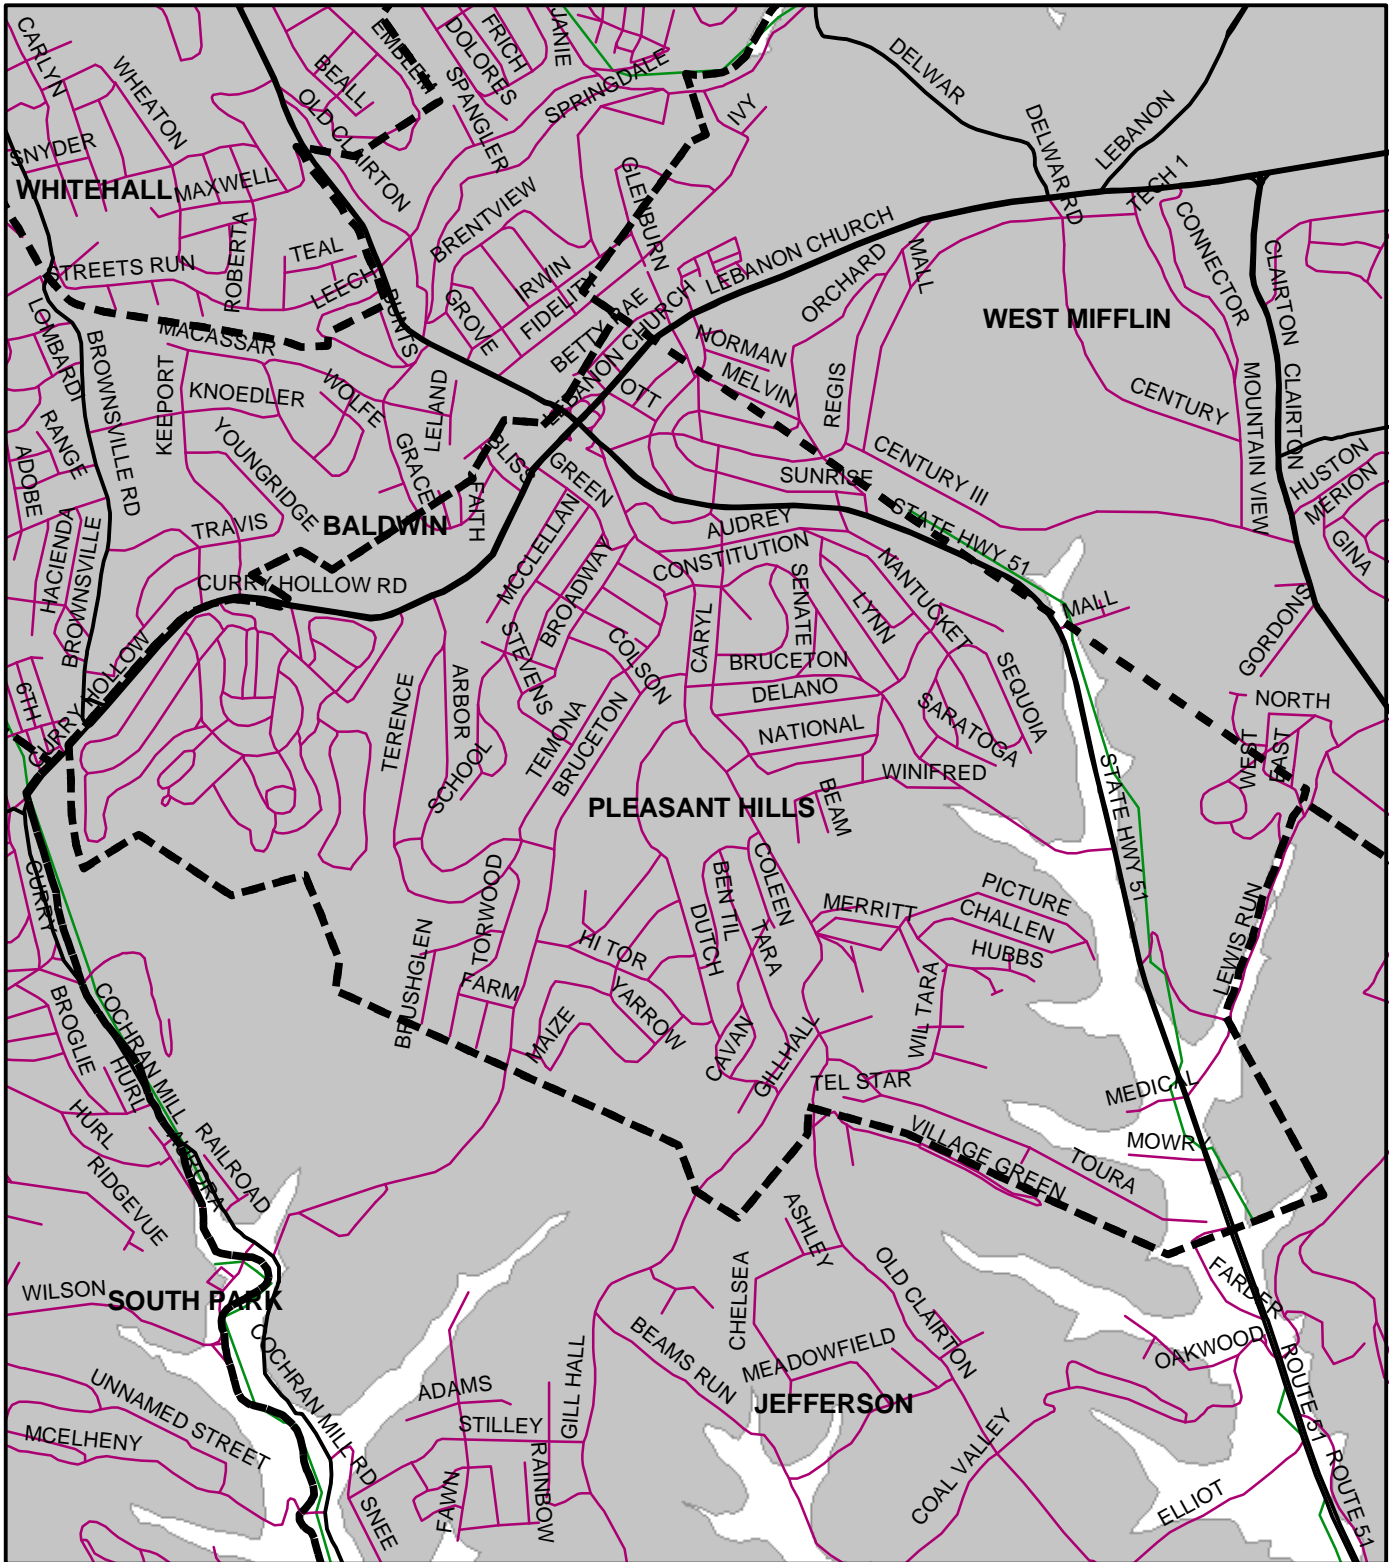

Pleasant Hills Boro, Allegheny County

Legend

- Municipality Boundary
- Undermined Area

This map was prepared using information considered to be the best historical data available.

The Department cannot verify the accuracy or completeness of this information.