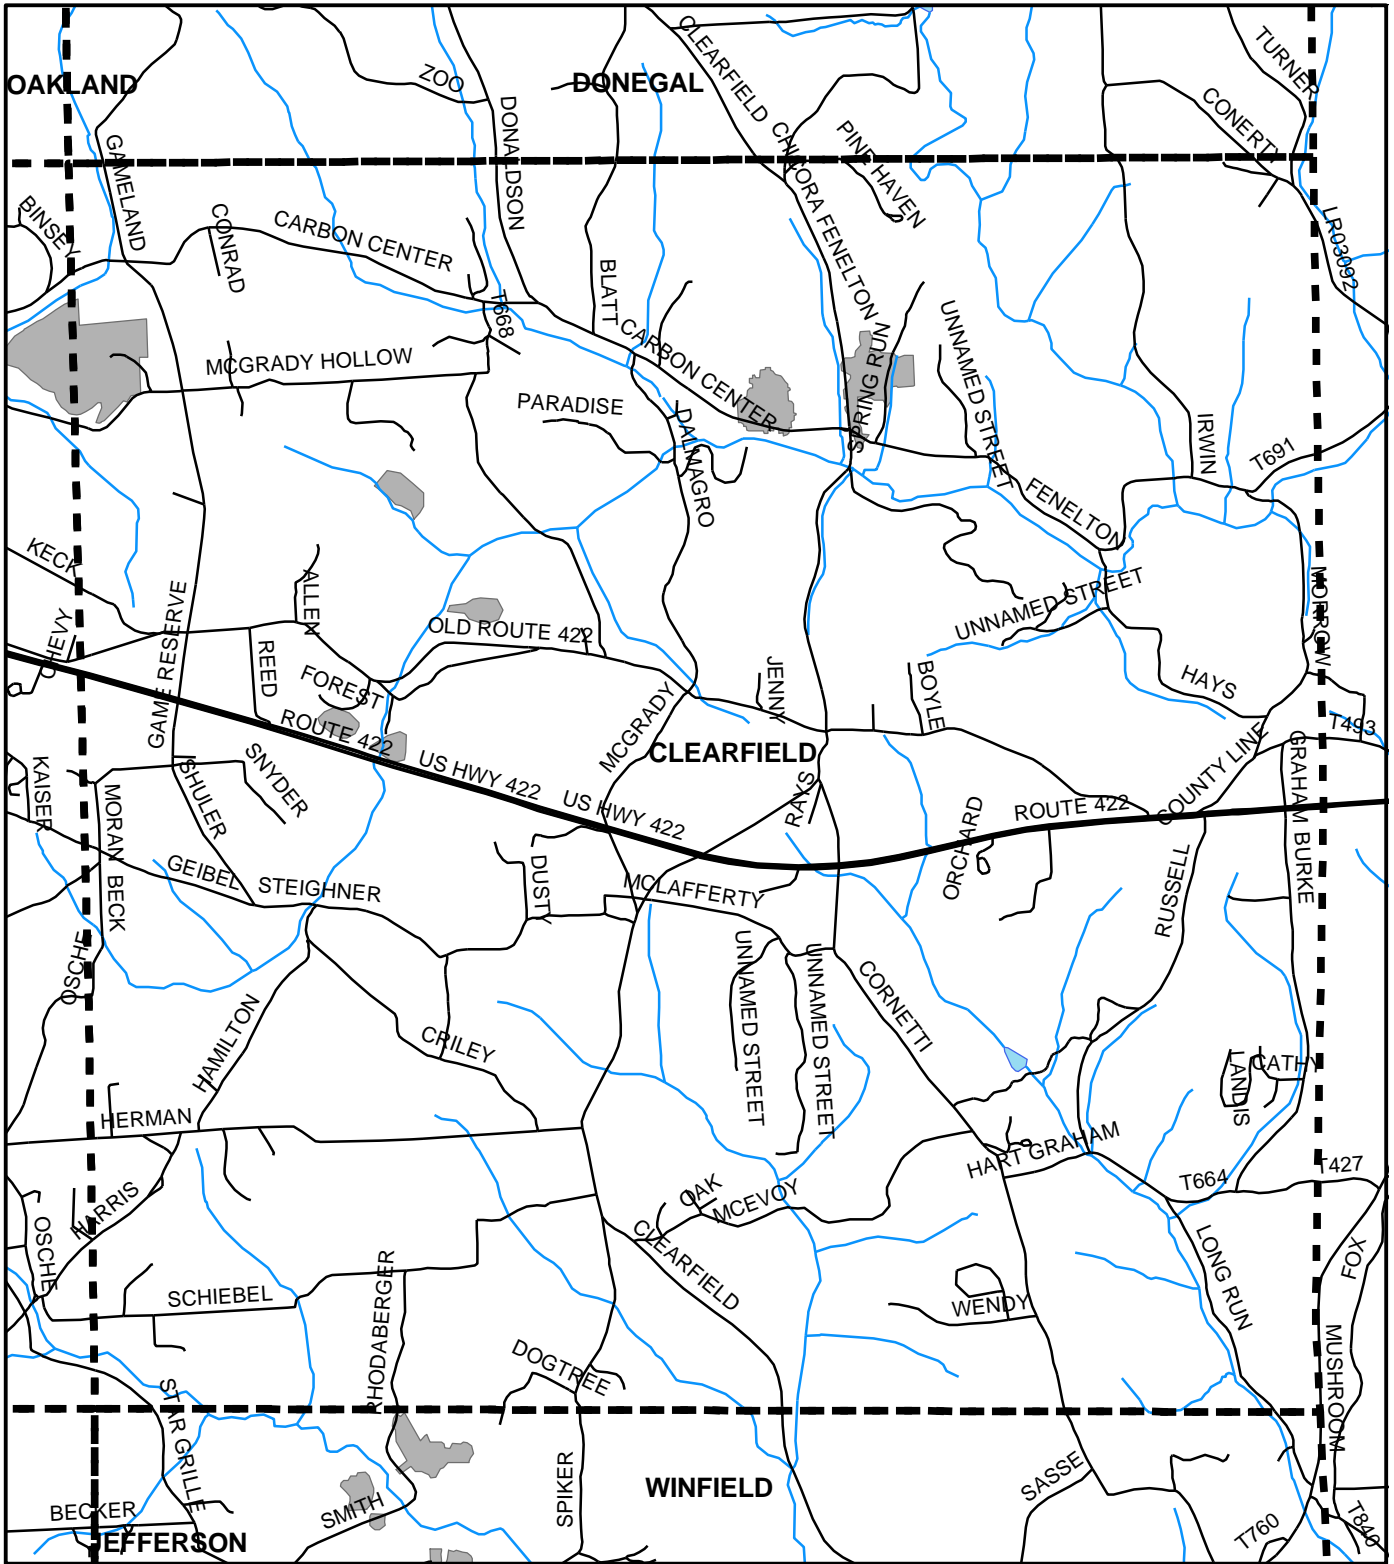

Clearfield Twp, Butler County

Legend

-  Municipality Boundary
-  Undermined Area

This map was prepared using information considered to be the best historical data available.

The Department cannot verify the accuracy or completeness of this information.