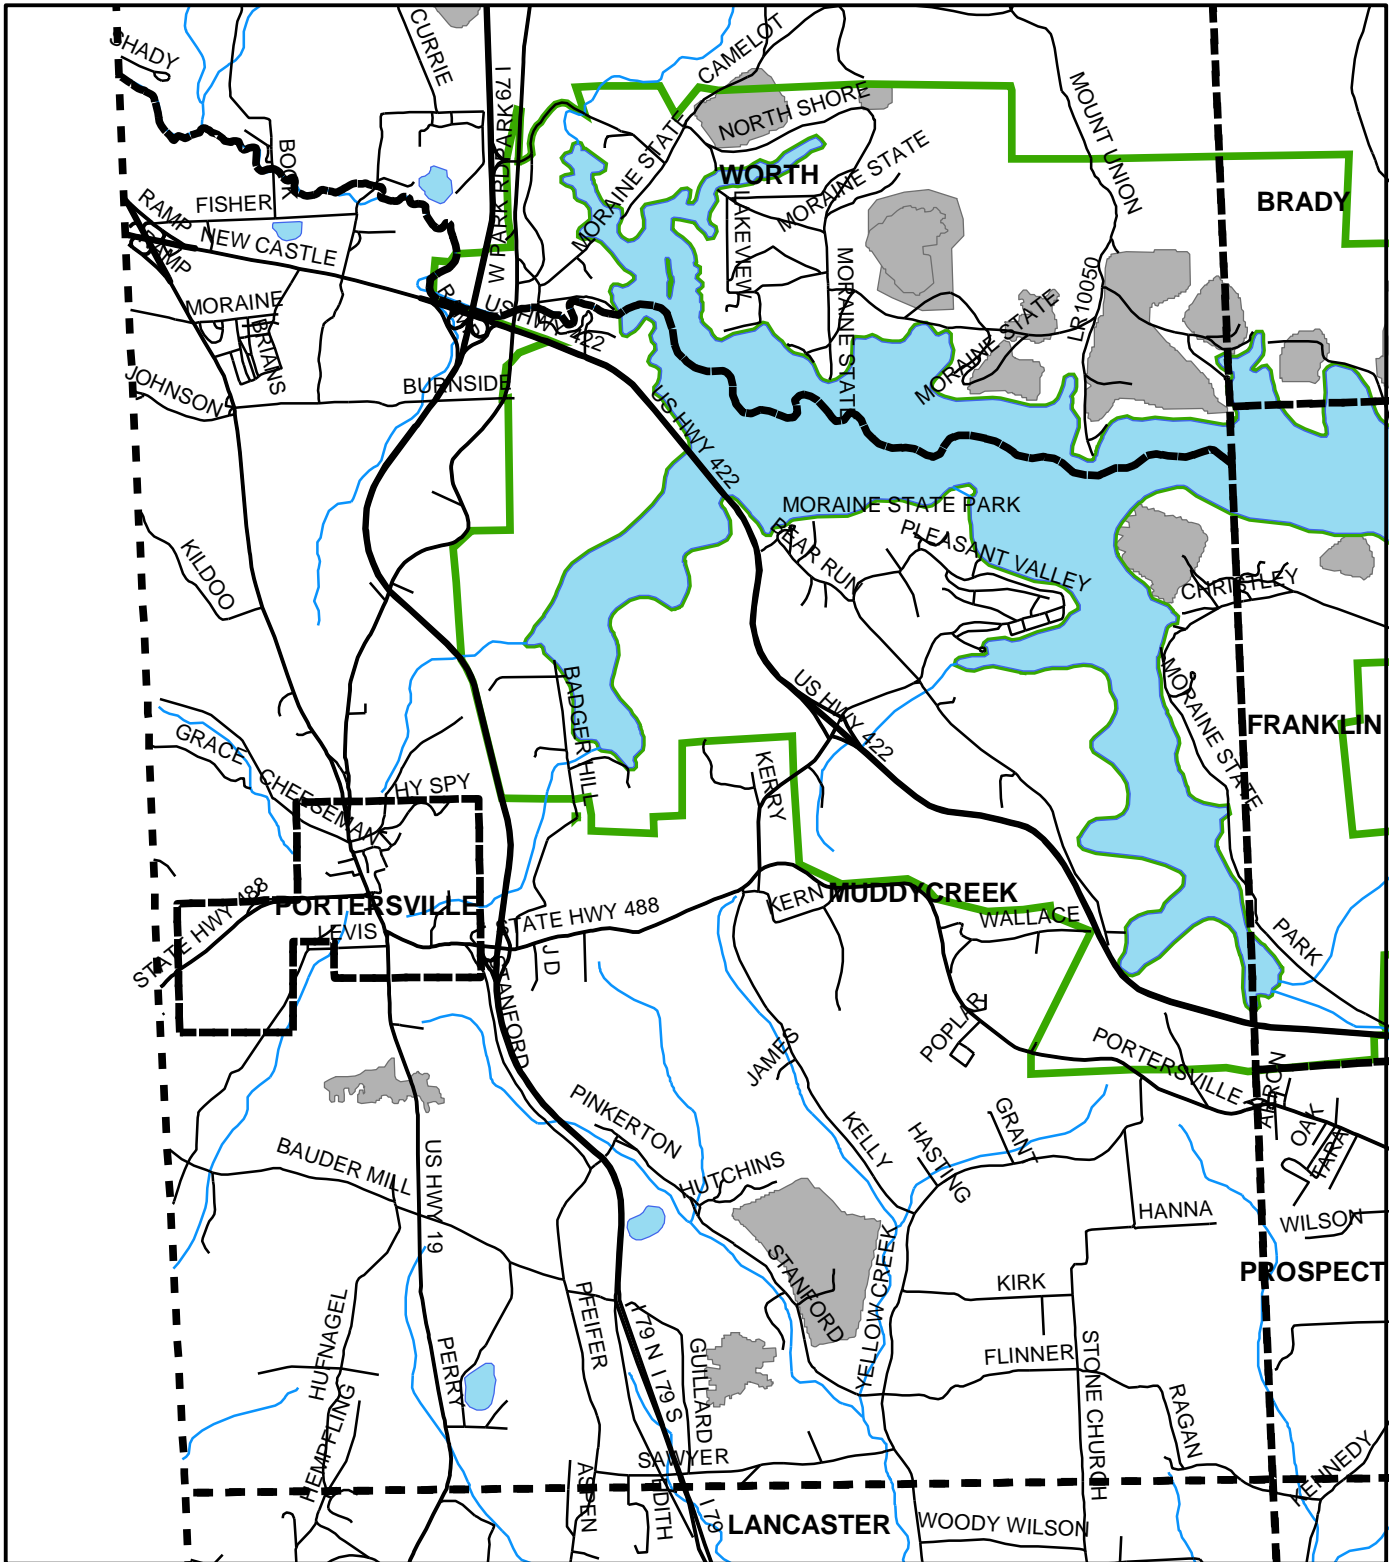

Muddycreek Twp, Butler County

Legend

-  Municipality Boundary
-  Undermined Area

This map was prepared using information considered to be the best historical data available.

The Department cannot verify the accuracy or completeness of this information.