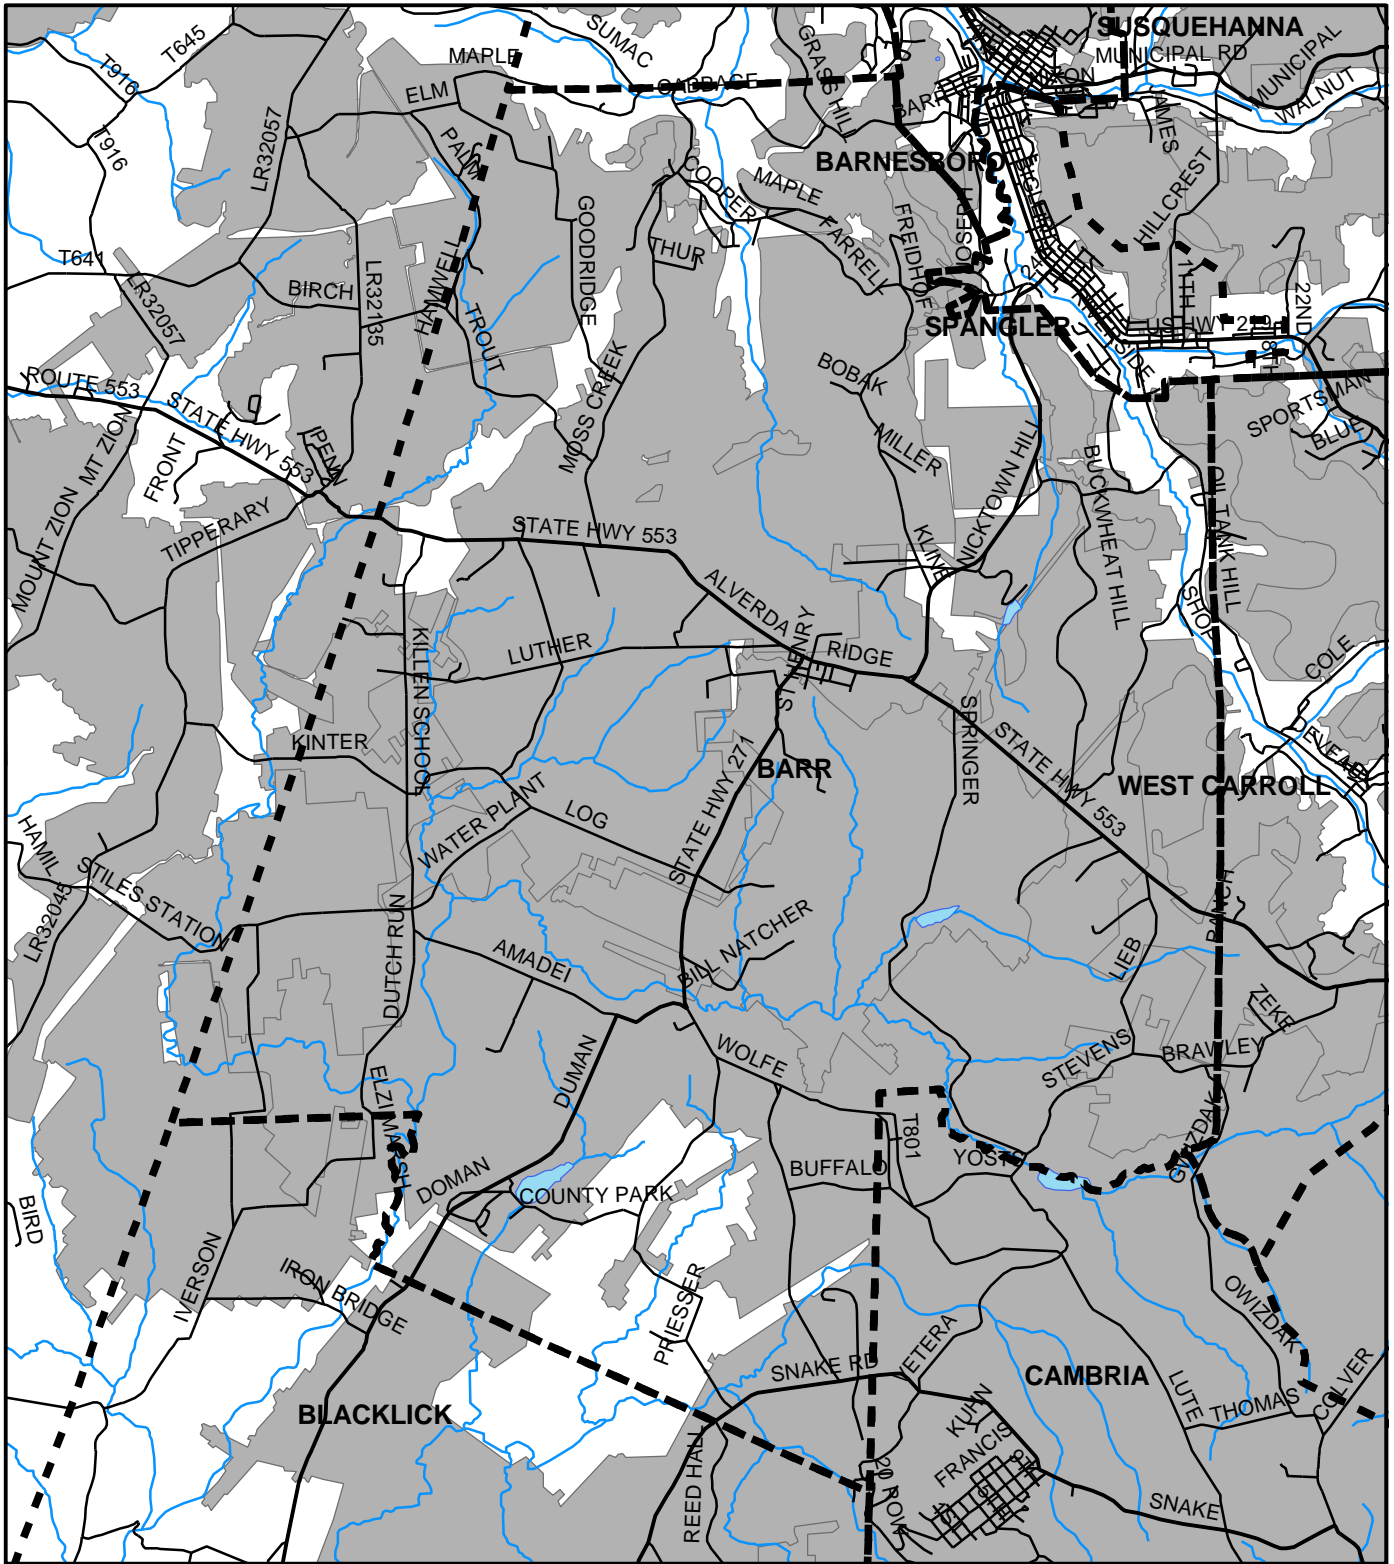

Barr Twp, Cambria County

Legend

- Municipality Boundary
- Undermined Area

This map was prepared using information considered to be the best historical data available.

The Department cannot verify the accuracy or completeness of this information.