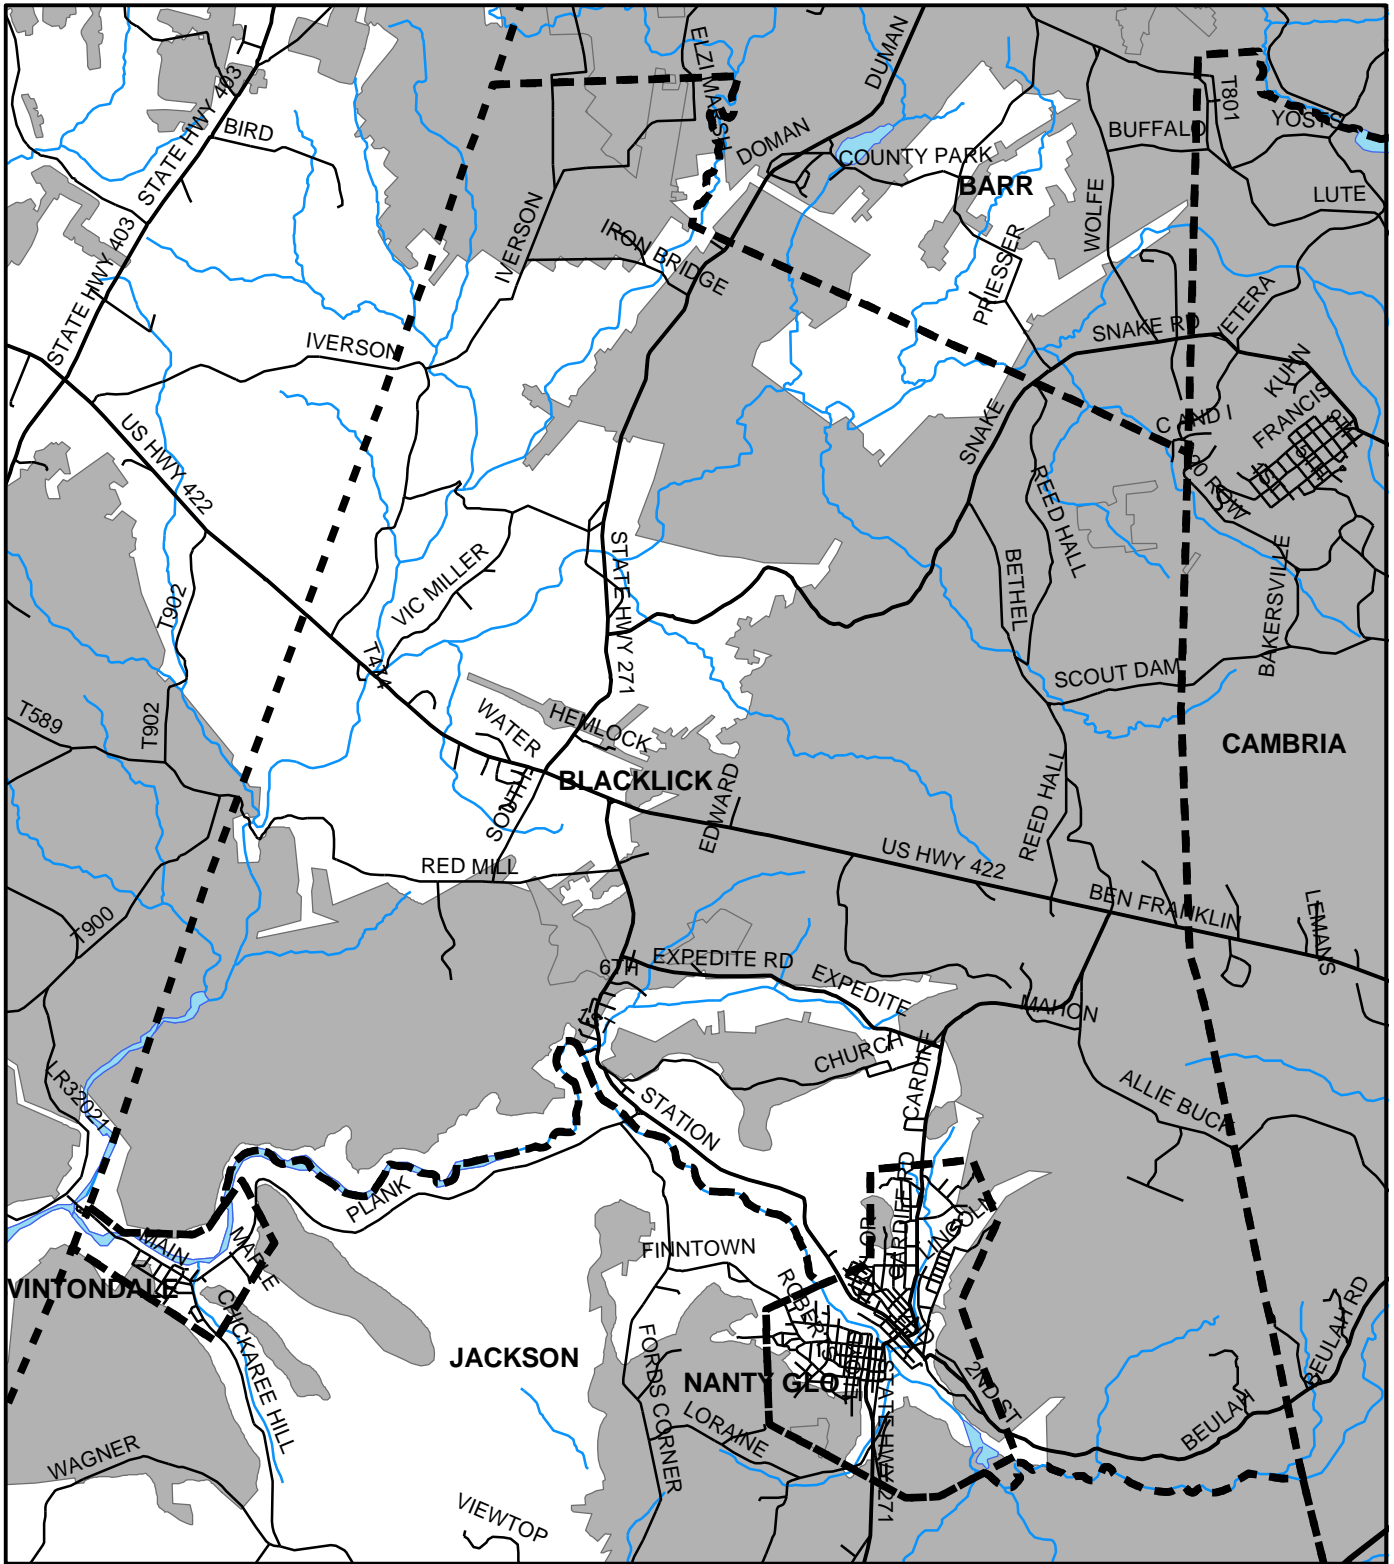

# Blacklick Twp, Cambria County

**Legend**

- Municipality Boundary
- Undermined Area

This map was prepared using information considered to be the best historical data available.

The Department cannot verify the accuracy or completeness of this information.