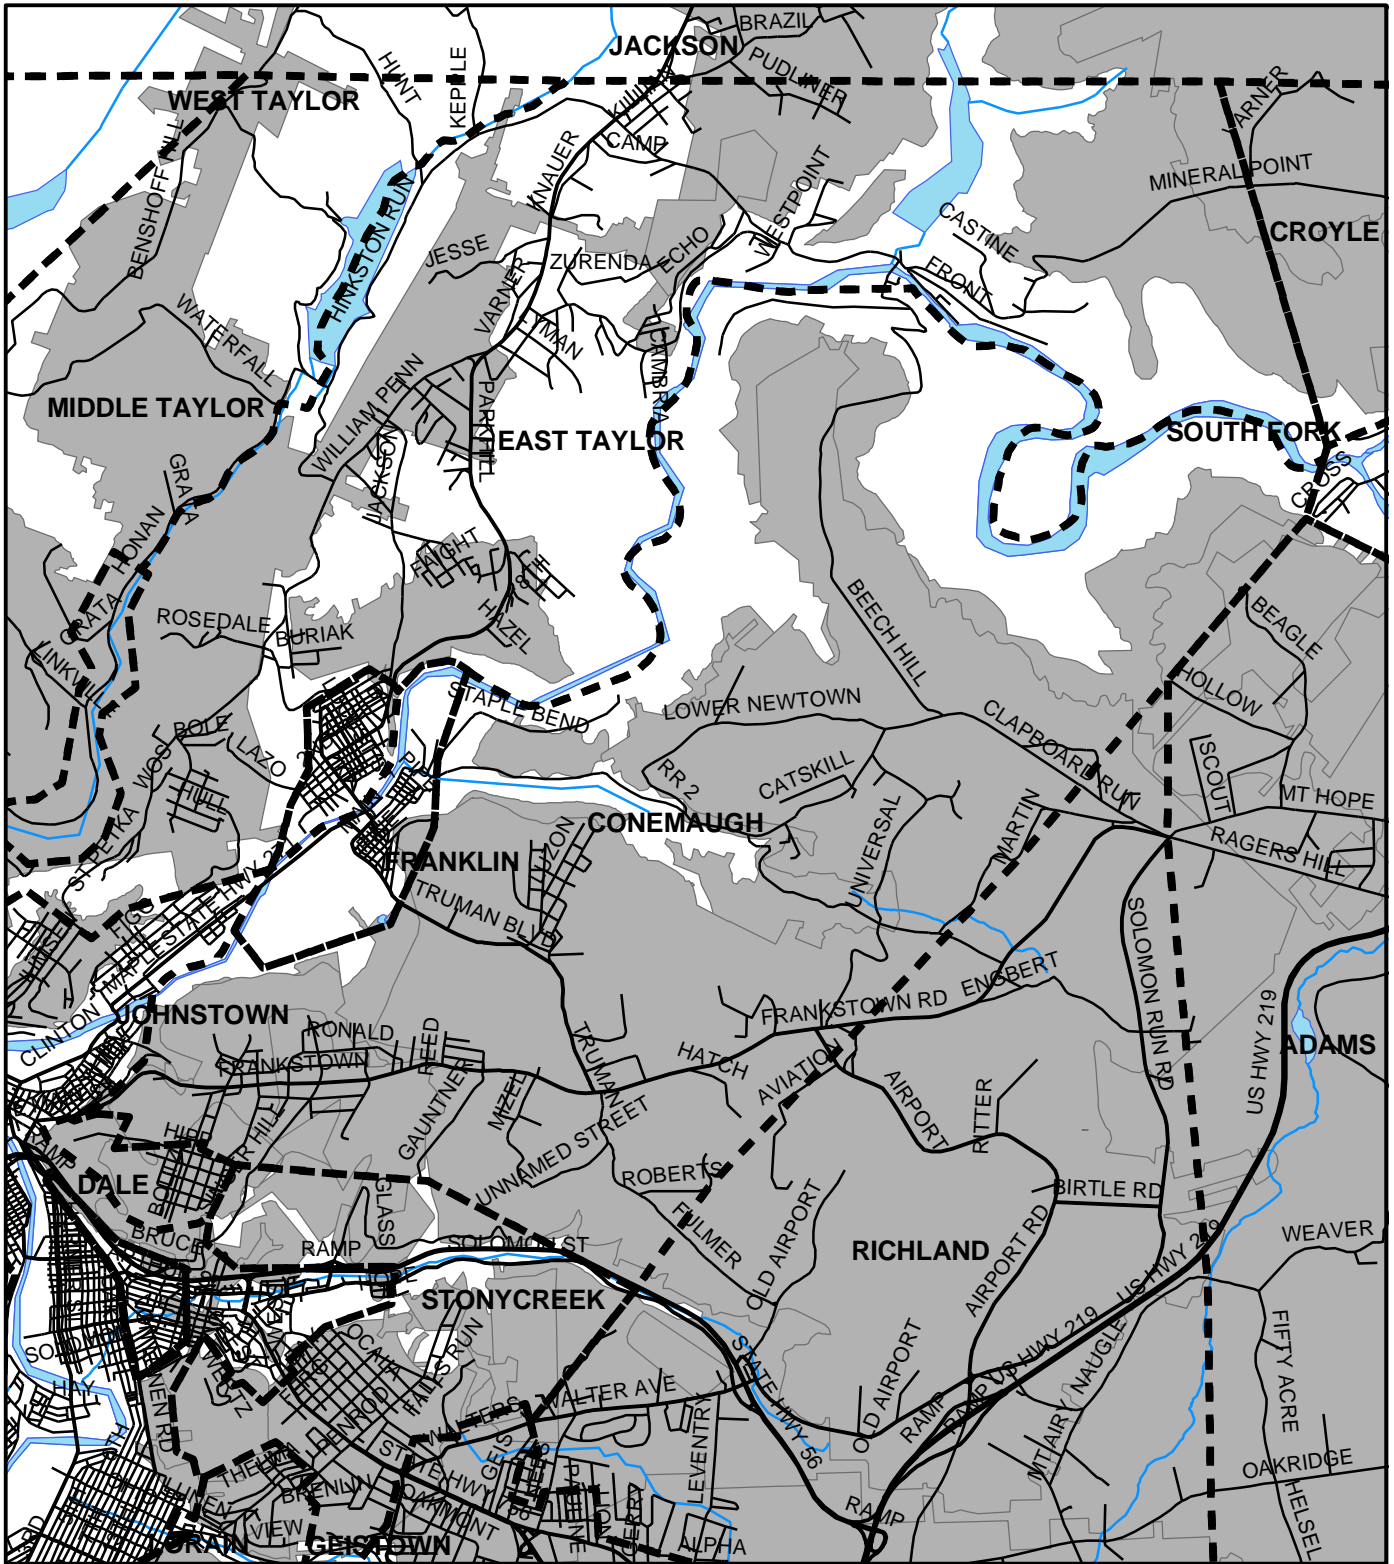

Conemaugh Twp, Cambria County

Legend

-  Municipality Boundary
-  Undermined Area

This map was prepared using information considered to be the best historical data available.

The Department cannot verify the accuracy or completeness of this information.