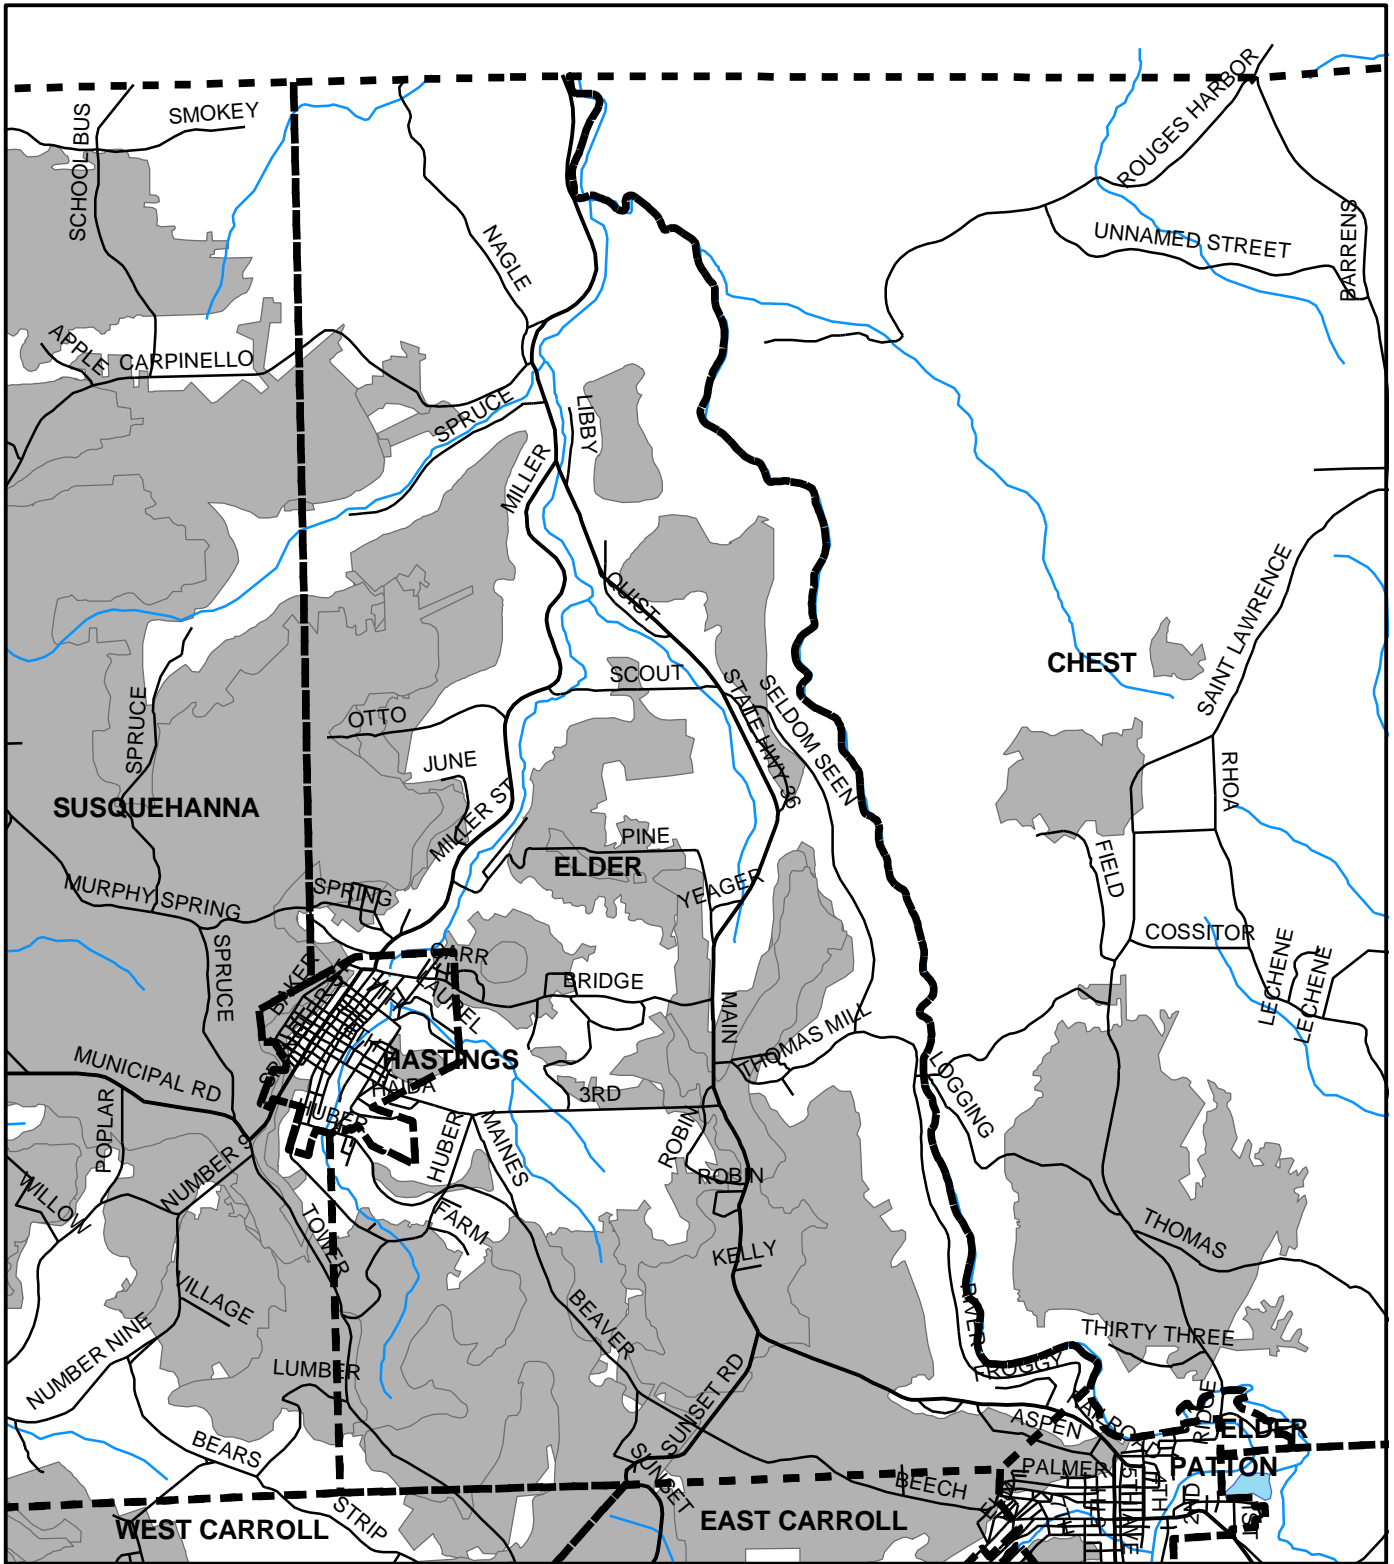

# Elder Twp, Cambria County

## Legend

-  Municipality Boundary
-  Undermined Area

This map was prepared using information considered to be the best historical data available.

The Department cannot verify the accuracy or completeness of this information.