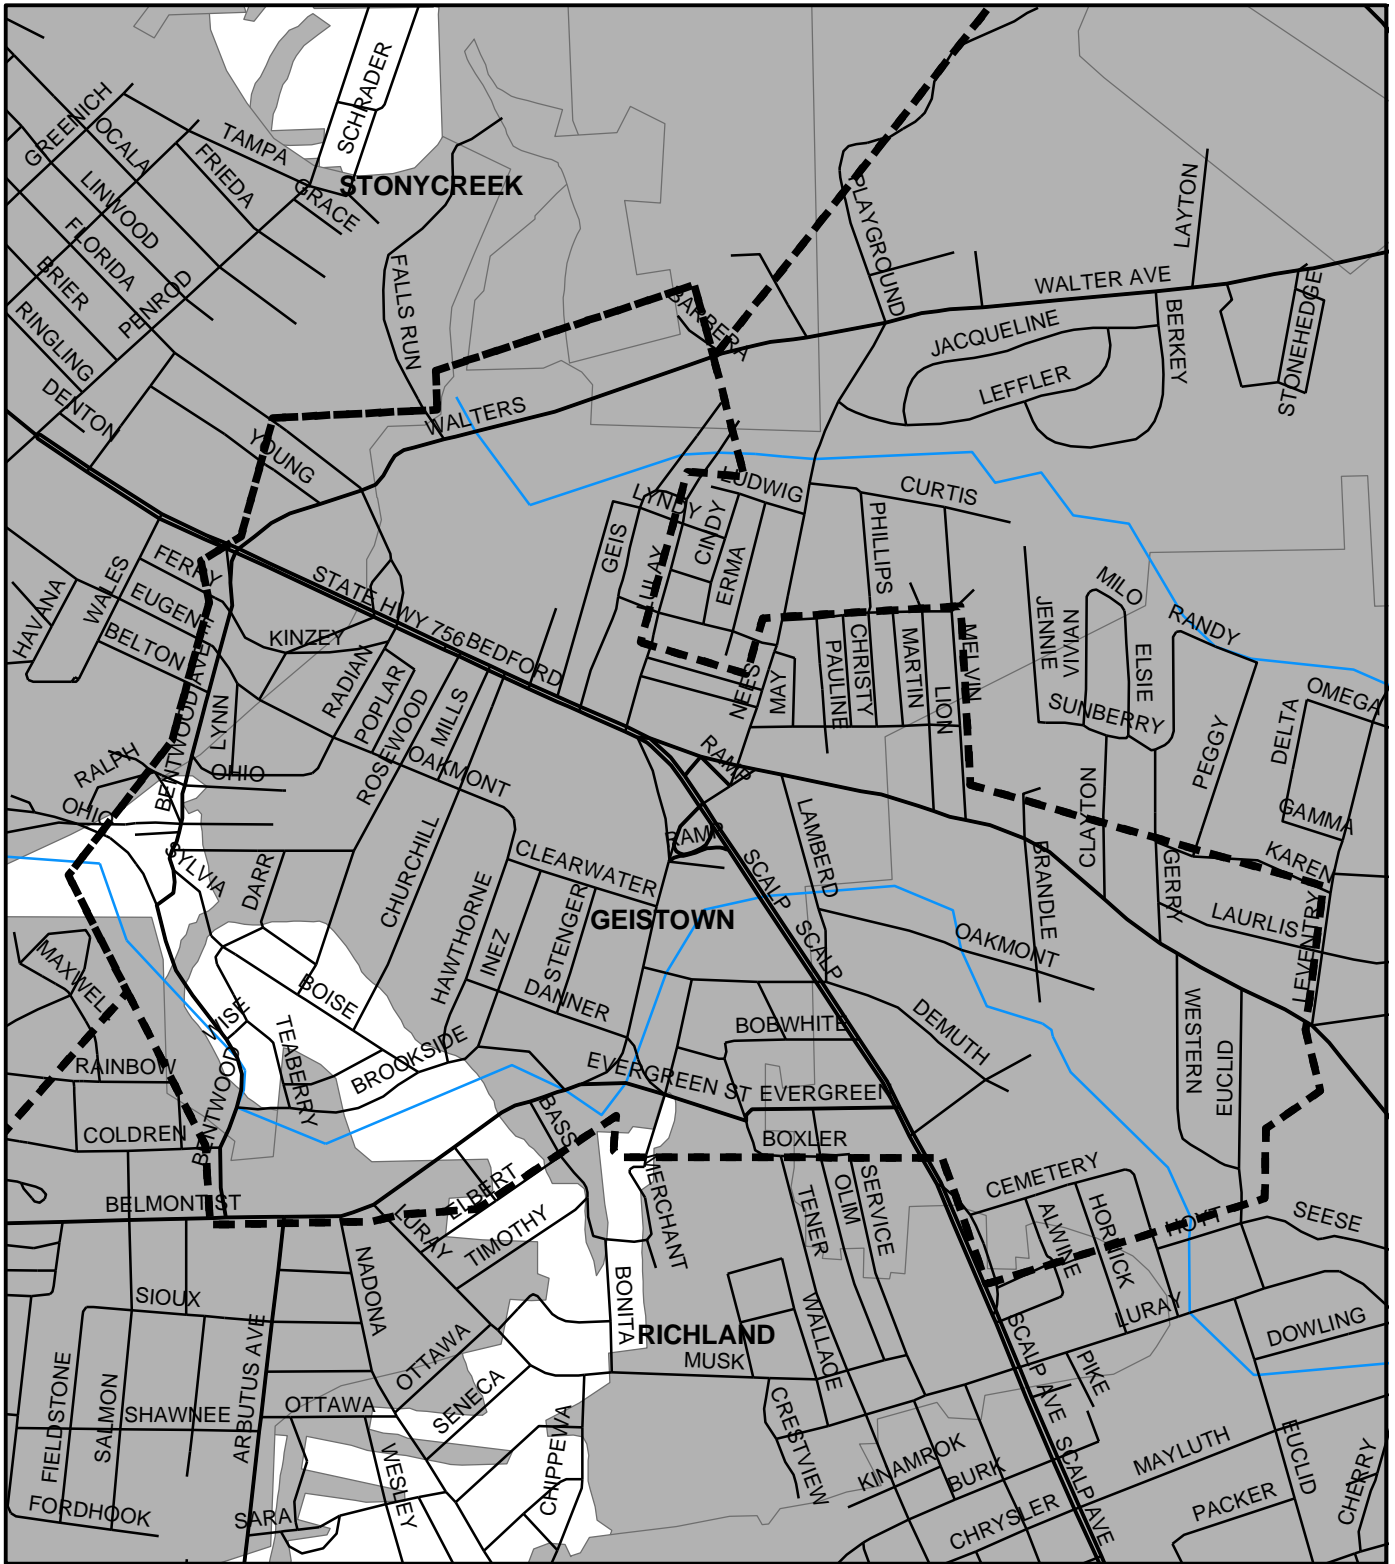

# Geistown Boro, Cambria County

## Legend

-  Municipality Boundary
-  Undermined Area

This map was prepared using information considered to be the best historical data available.

The Department cannot verify the accuracy or completeness of this information.