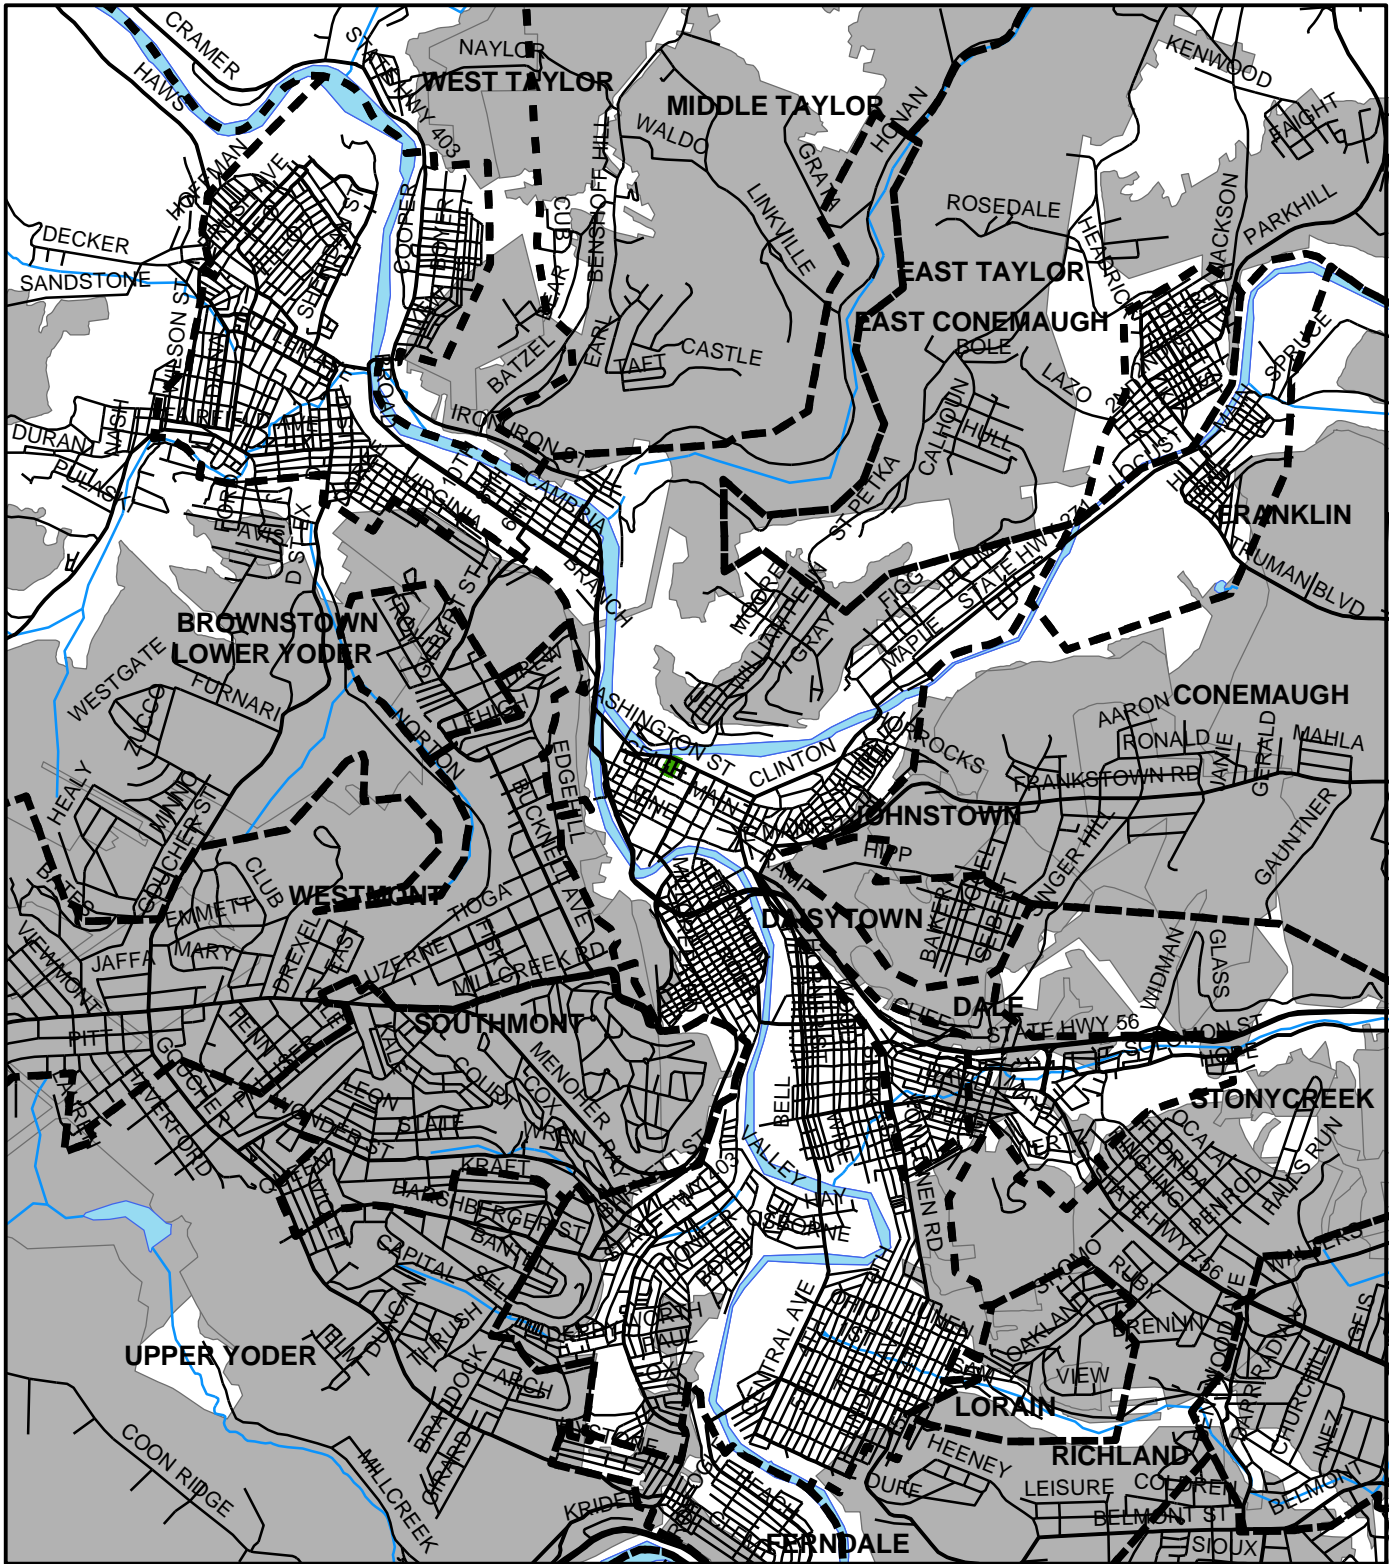

City of Johnstown, Cambria County

Legend

-  Municipality Boundary
-  Undermined Area

This map was prepared using information considered to be the best historical data available.

The Department cannot verify the accuracy or completeness of this information.