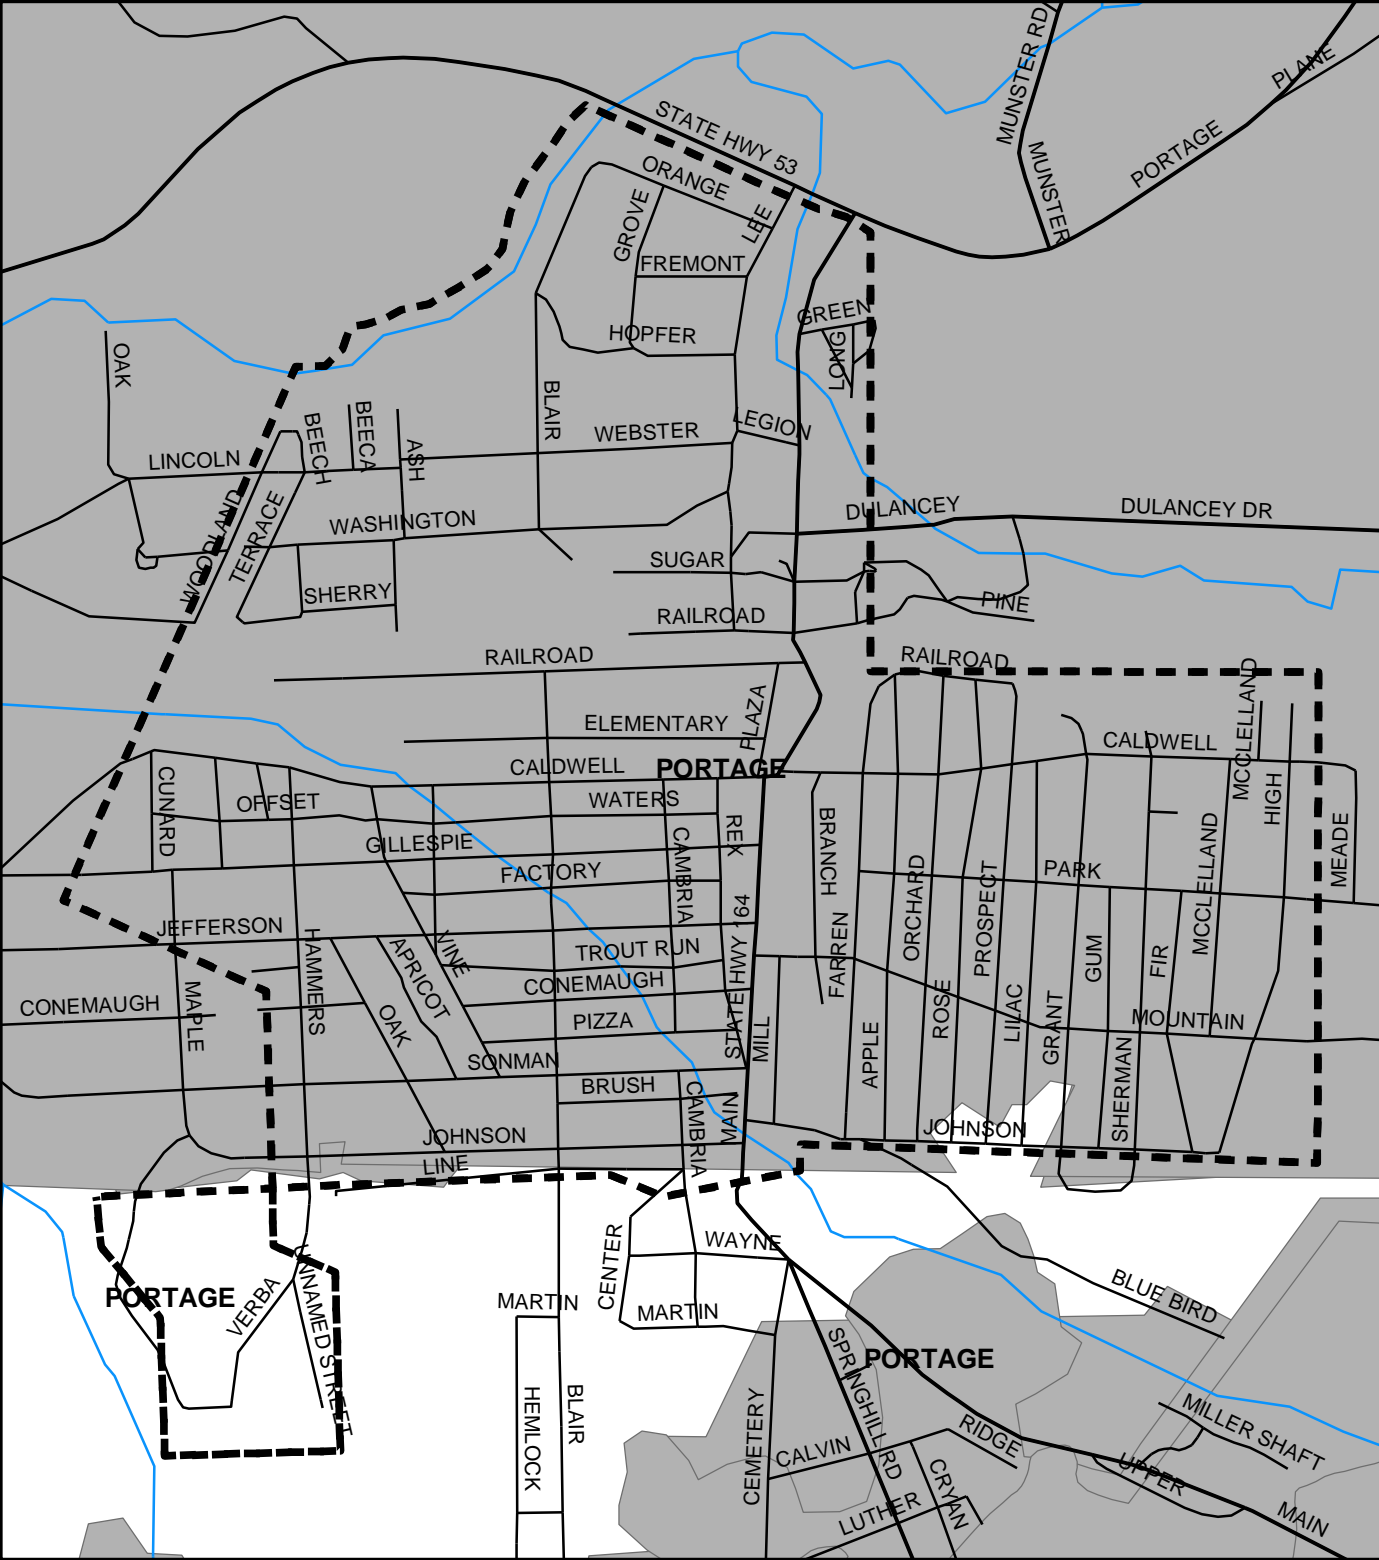

Portage Boro, Cambria County

Legend

- Municipality Boundary
- Undermined Area

This map was prepared using information considered to be the best historical data available.

The Department cannot verify the accuracy or completeness of this information.