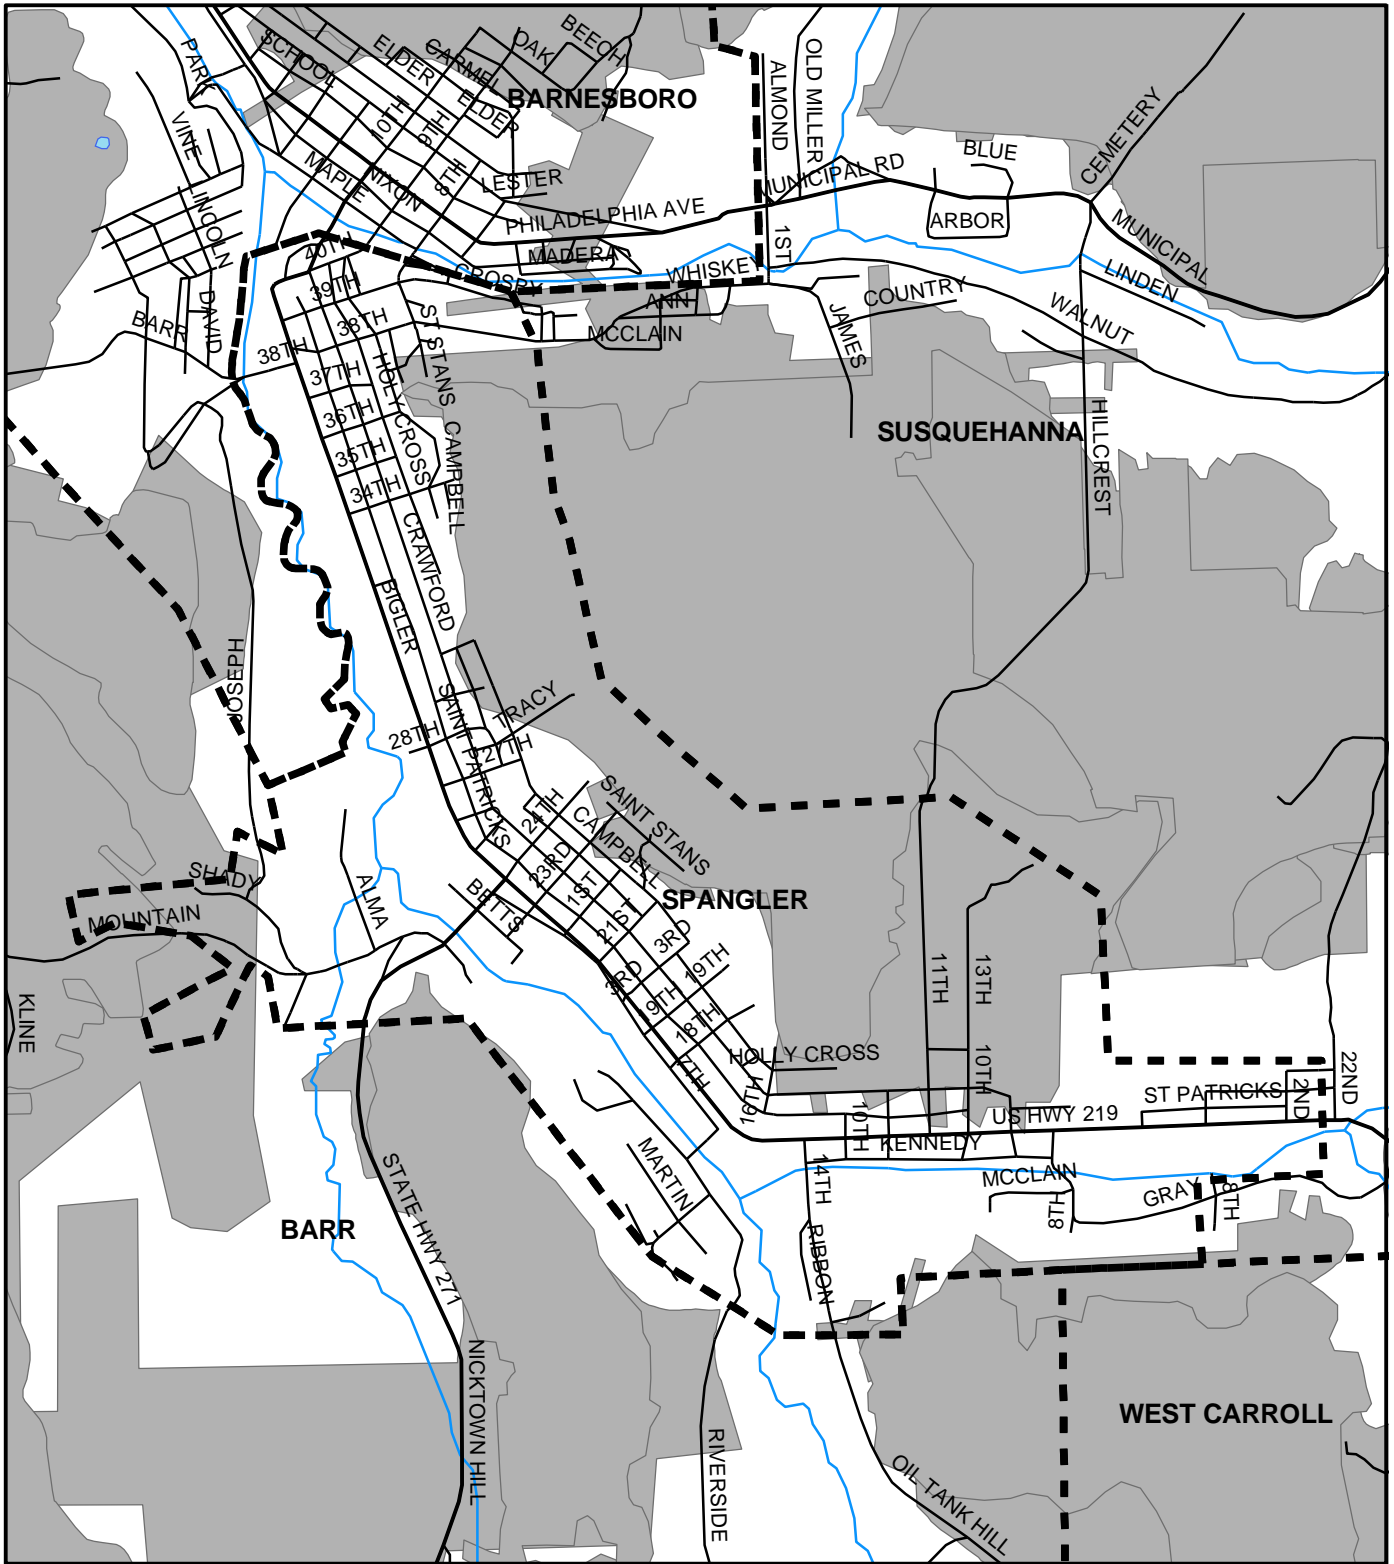

Spangler Boro, Cambria County

Legend

-  Municipality Boundary
-  Undermined Area

This map was prepared using information considered to be the best historical data available.

The Department cannot verify the accuracy or completeness of this information.