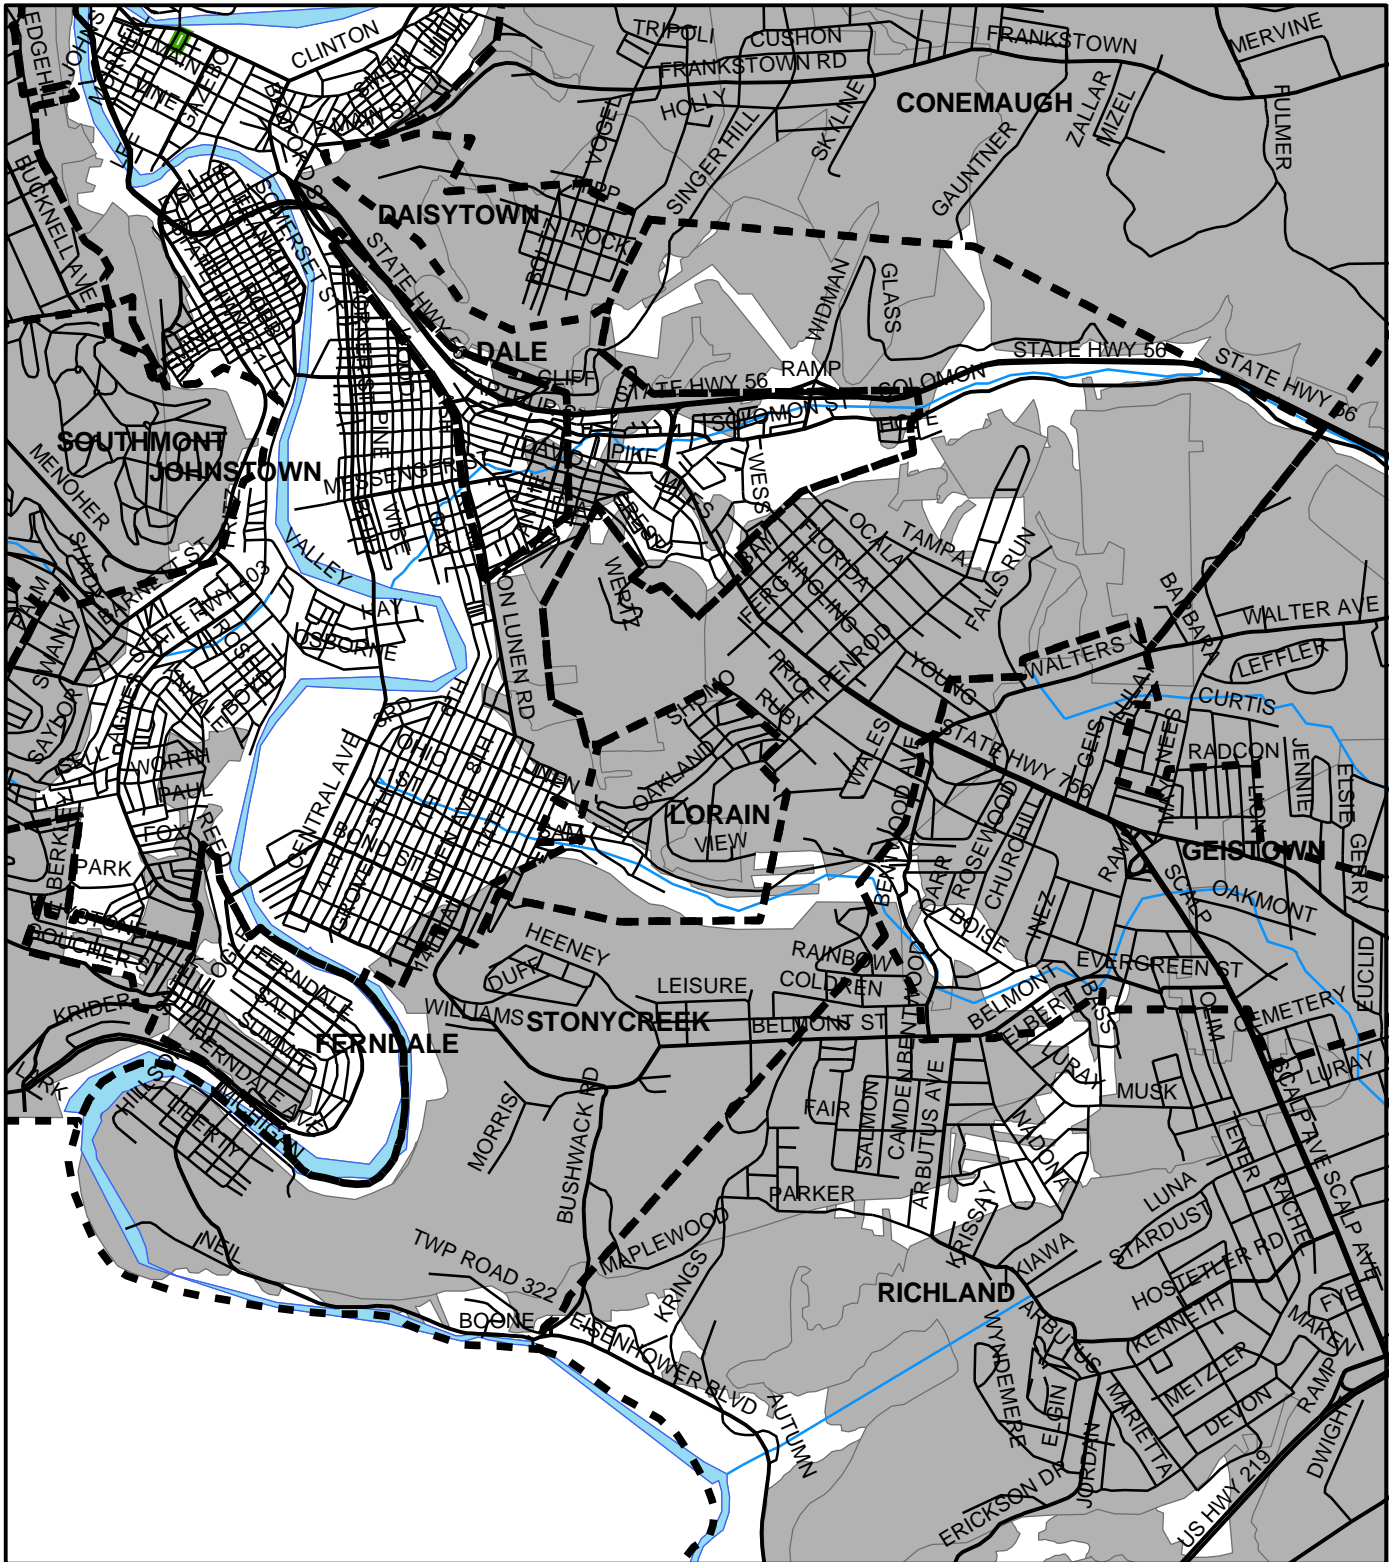

Stonycreek Twp, Cambria County

Legend

-  Municipality Boundary
-  Undermined Area

This map was prepared using information considered to be the best historical data available.

The Department cannot verify the accuracy or completeness of this information.