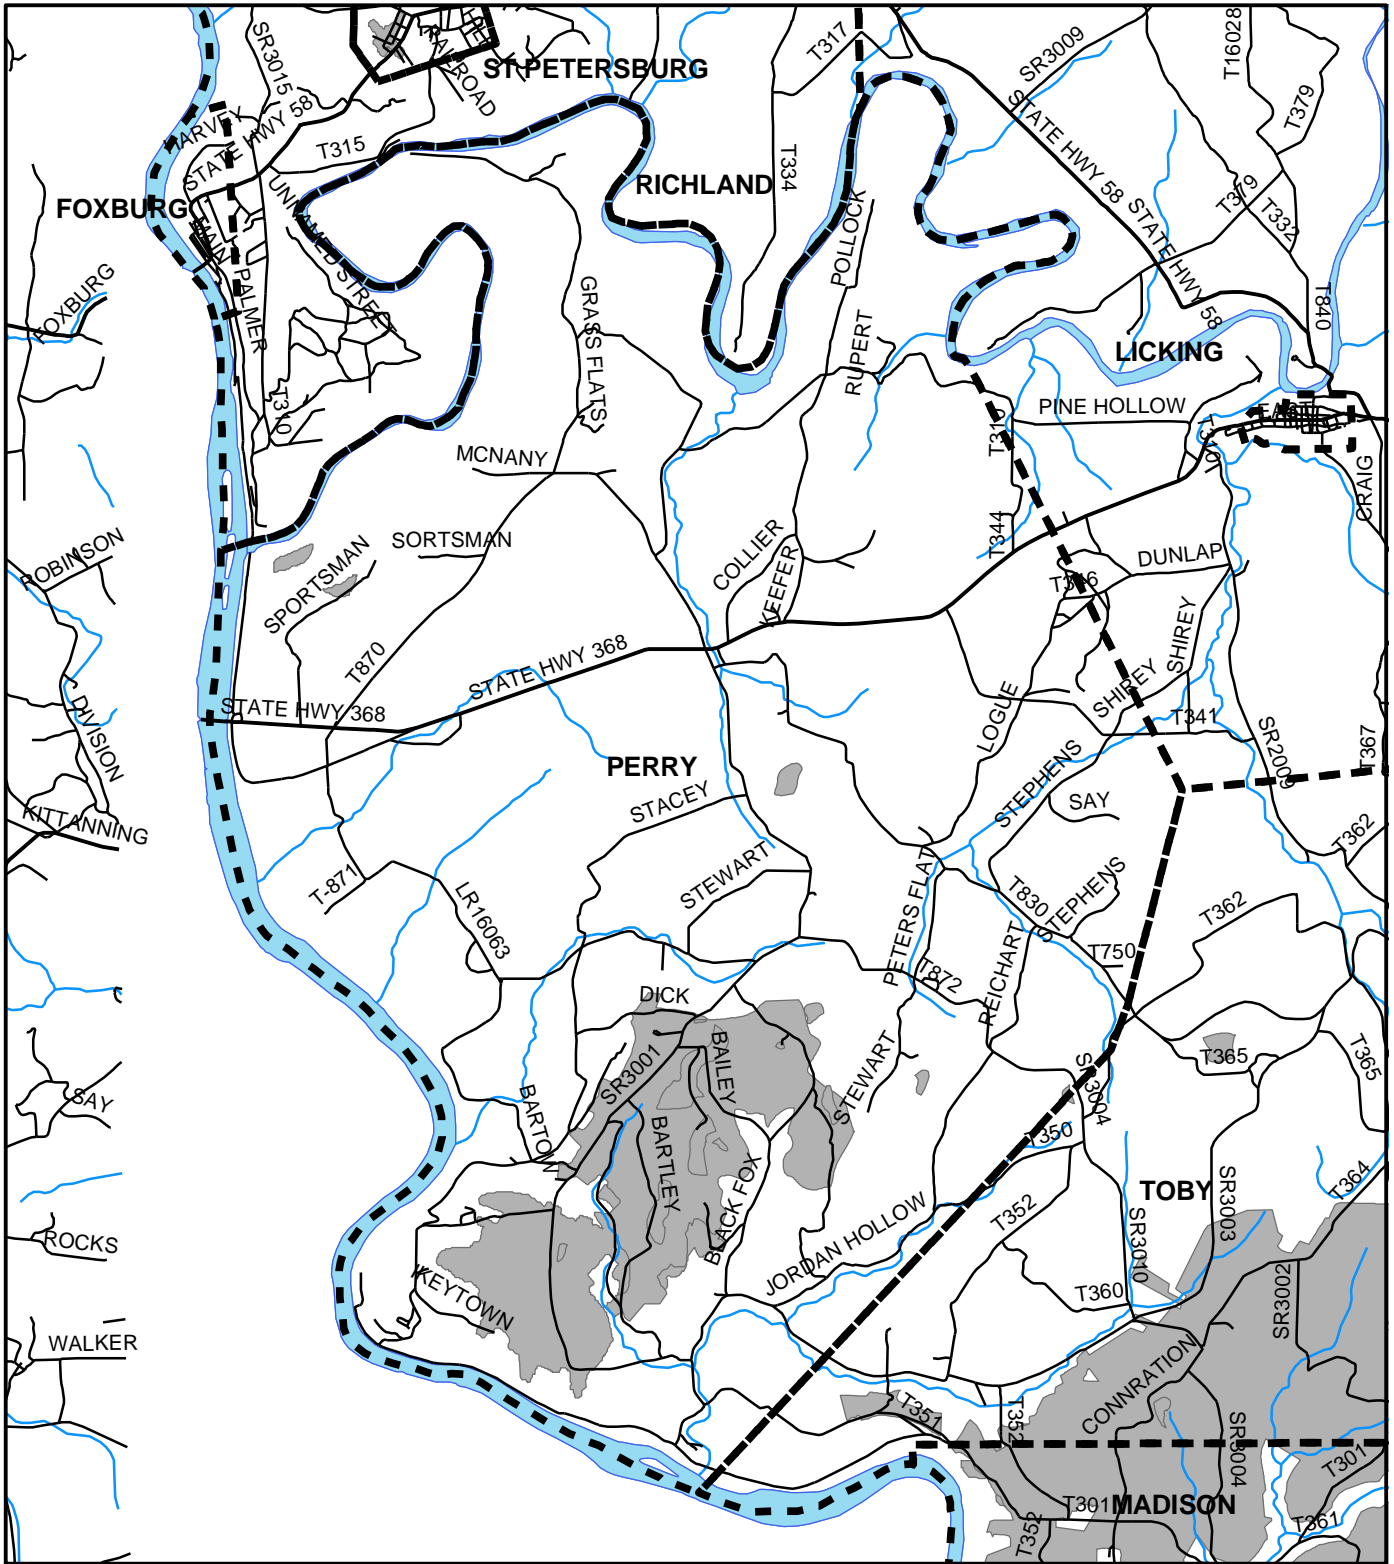

Perry Twp, Clarion County

Legend

- Municipality Boundary
- Undermined Area

This map was prepared using information considered to be the best historical data available.

The Department cannot verify the accuracy or completeness of this information.