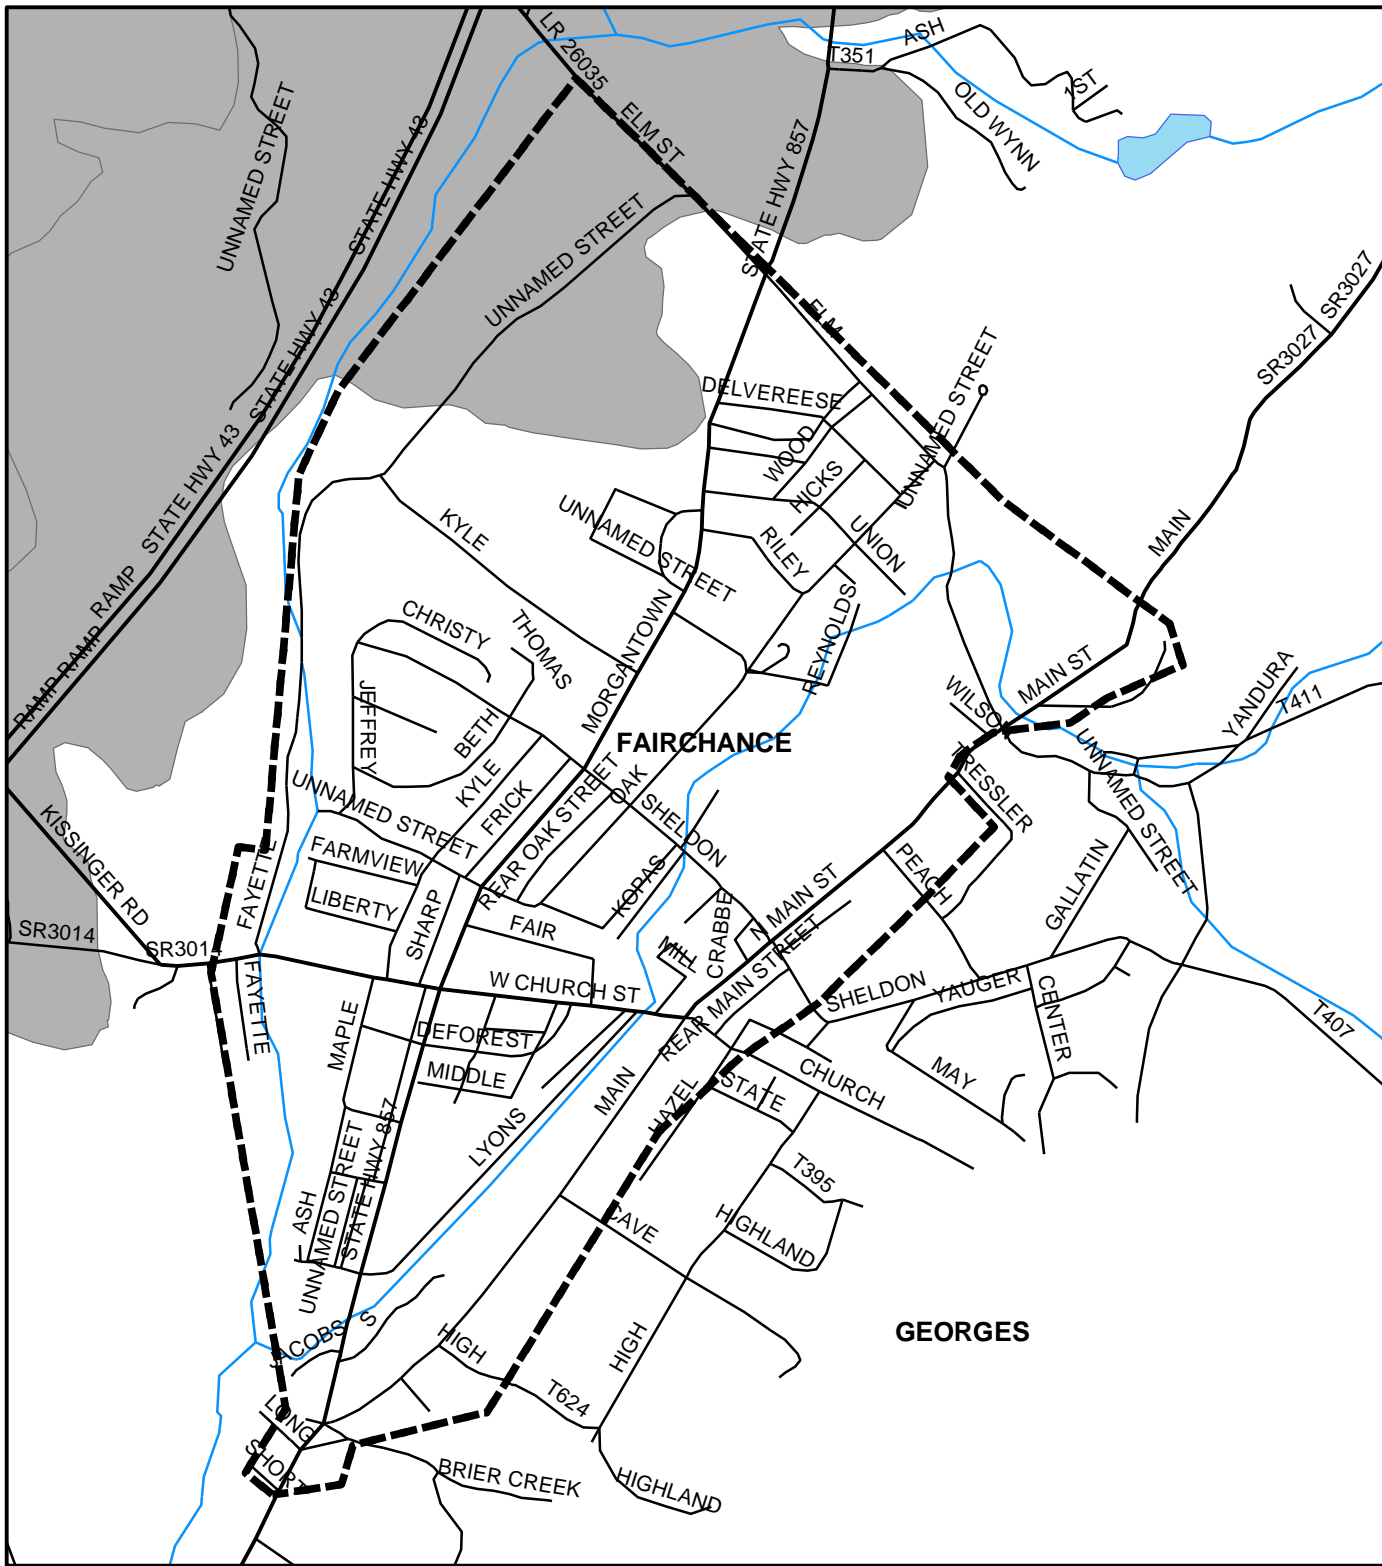

Fairchance Boro, Fayette County

Legend

-  Municipality Boundary
-  Undermined Area

This map was prepared using information considered to be the best historical data available.

The Department cannot verify the accuracy or completeness of this information.