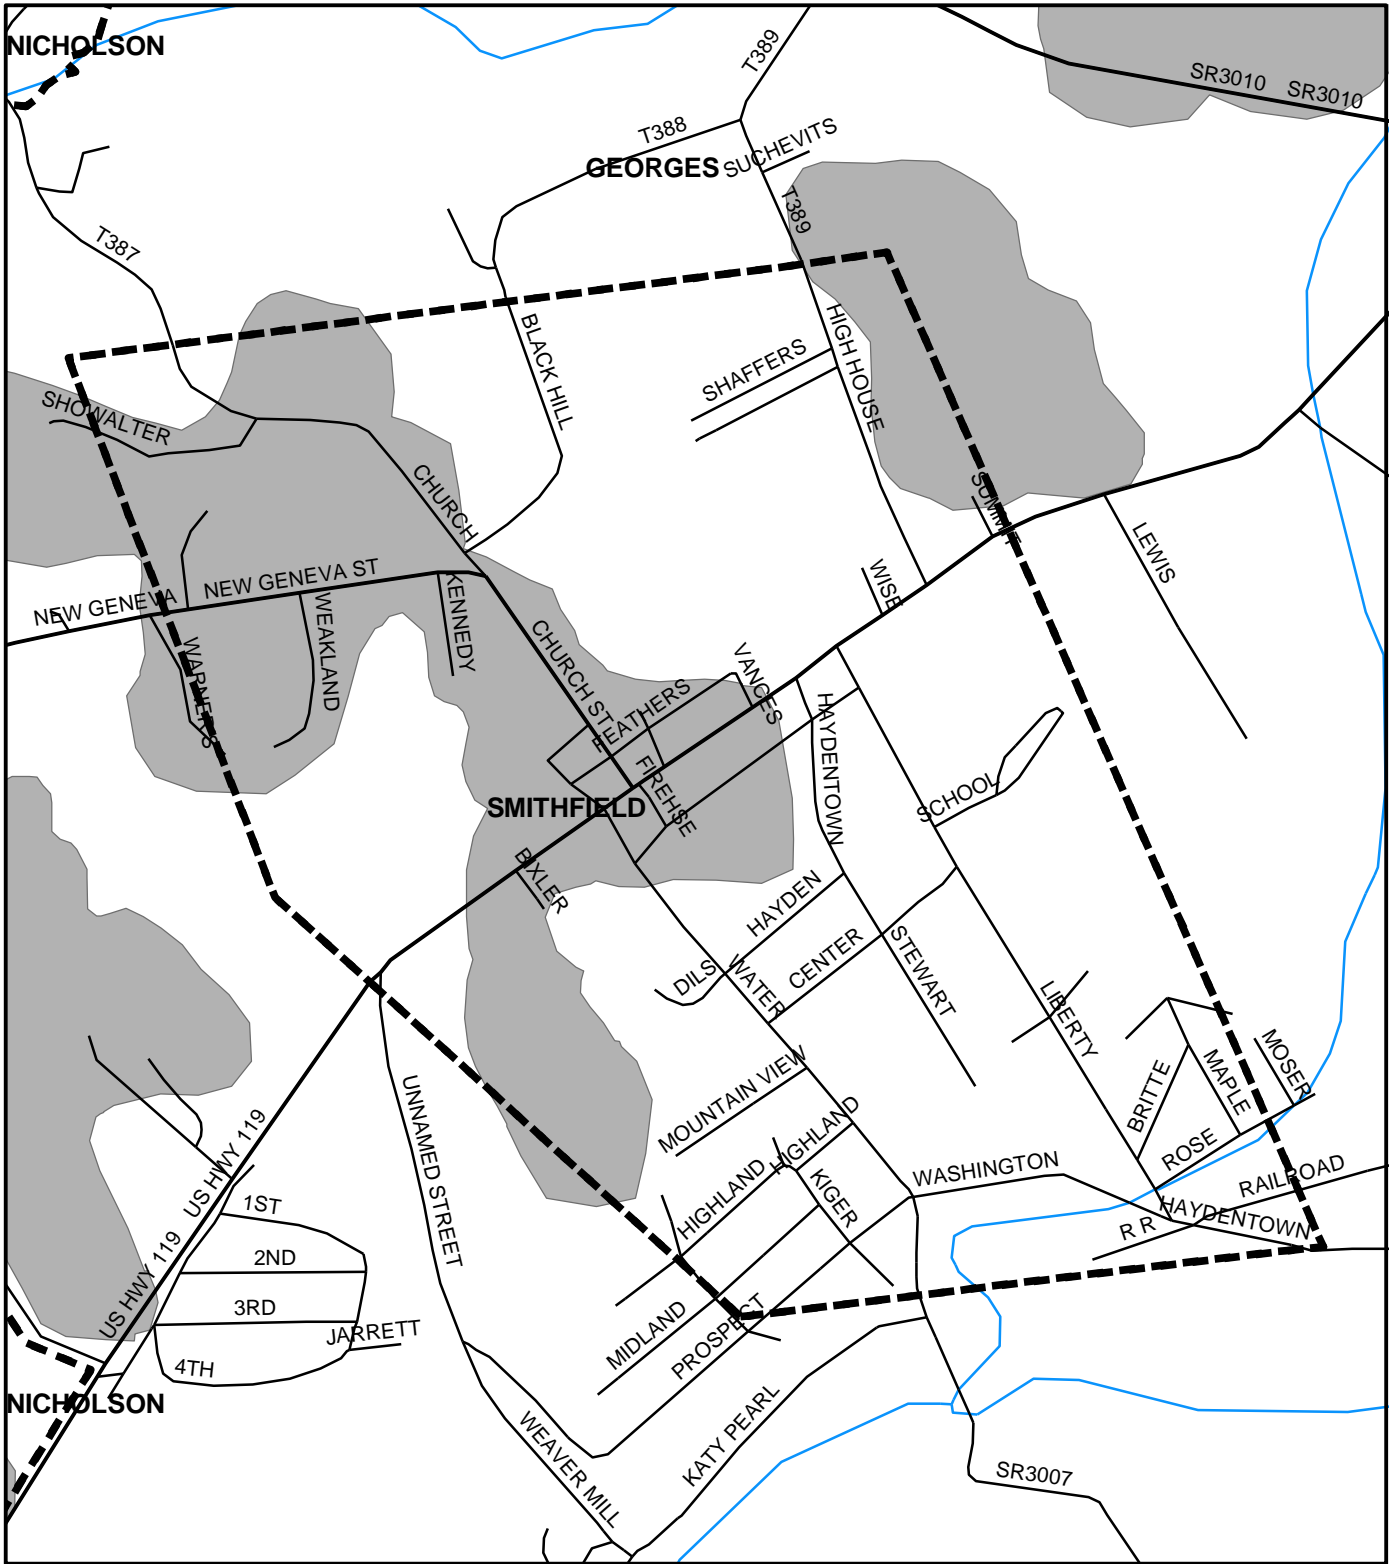

Smithfield Boro, Fayette County

Legend

- Municipality Boundary
- Undermined Area

This map was prepared using information considered to be the best historical data available.

The Department cannot verify the accuracy or completeness of this information.