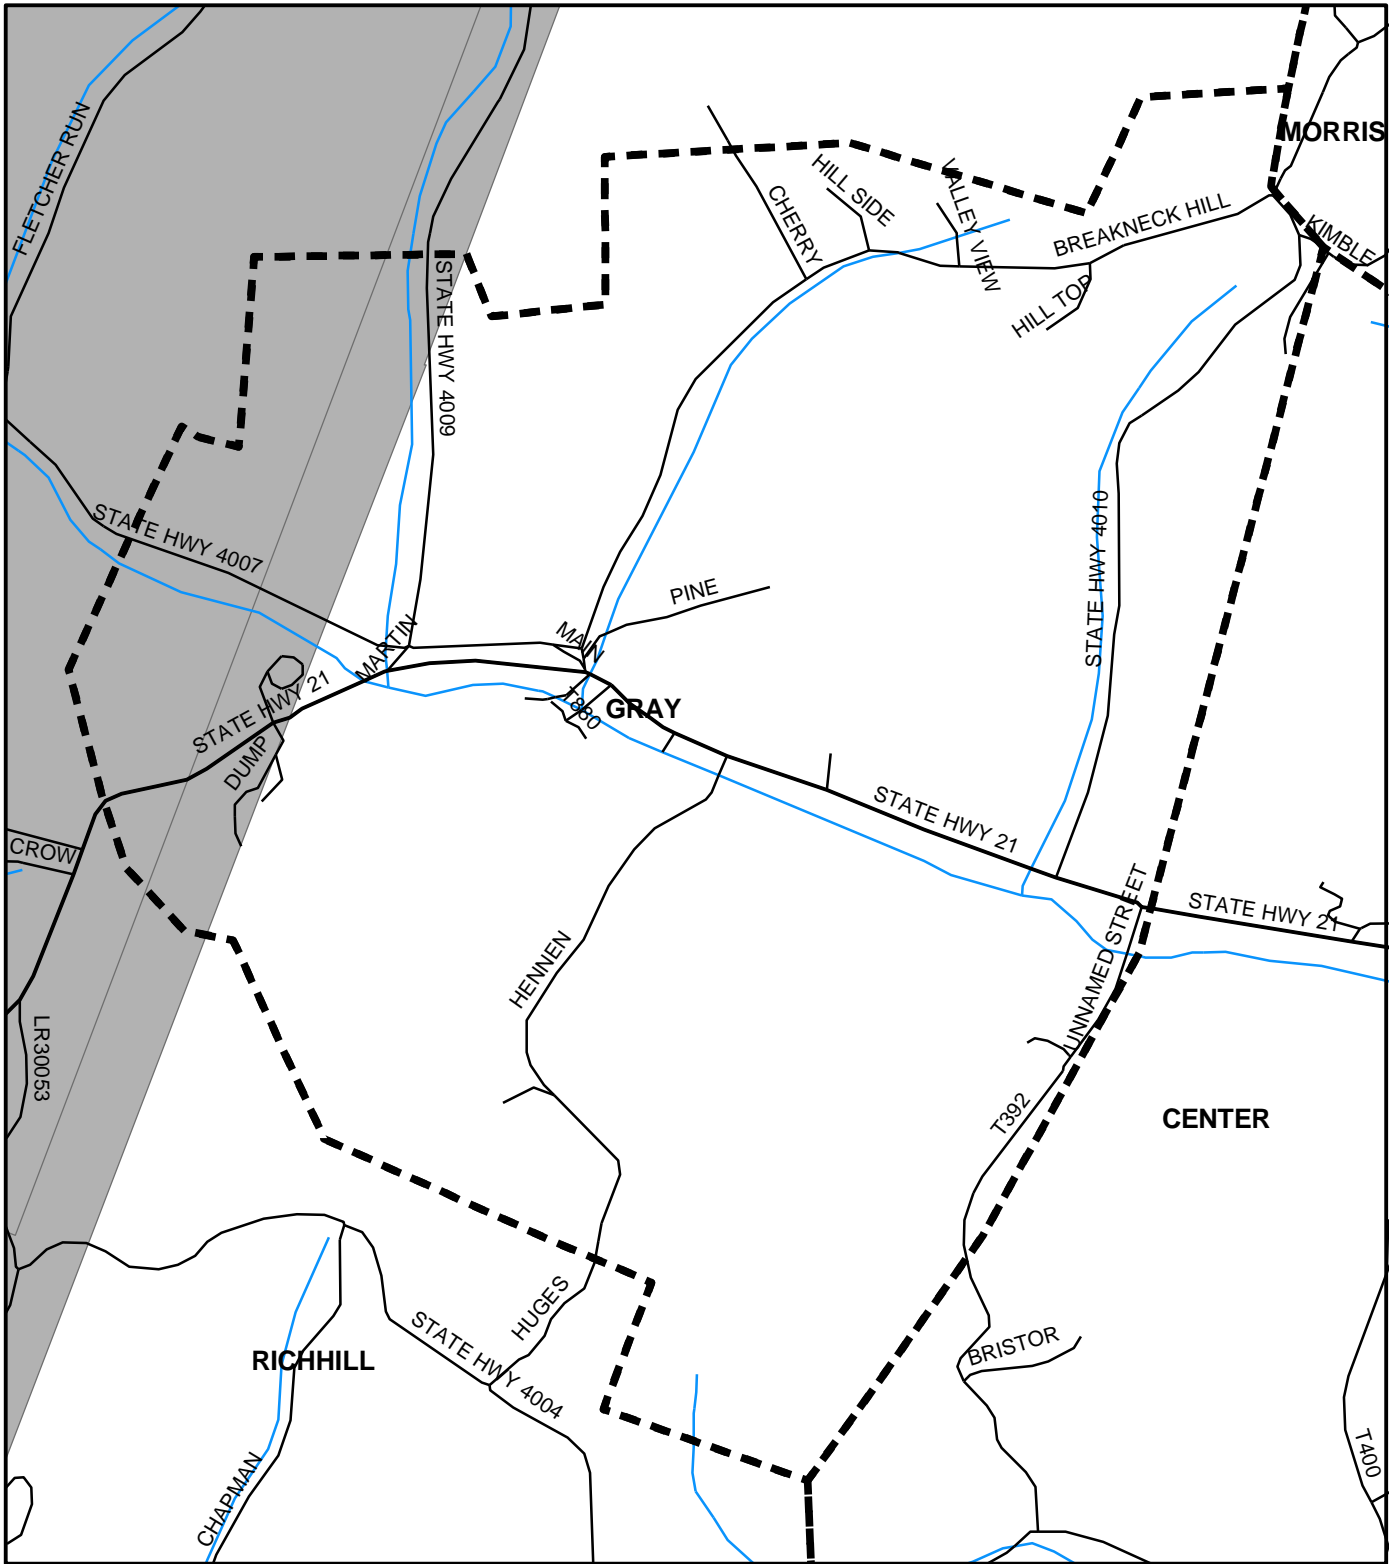

# Gray Twp, Greene County

## Legend

-  Municipality Boundary
-  Undermined Area

This map was prepared using information considered to be the best historical data available.

The Department cannot verify the accuracy or completeness of this information.