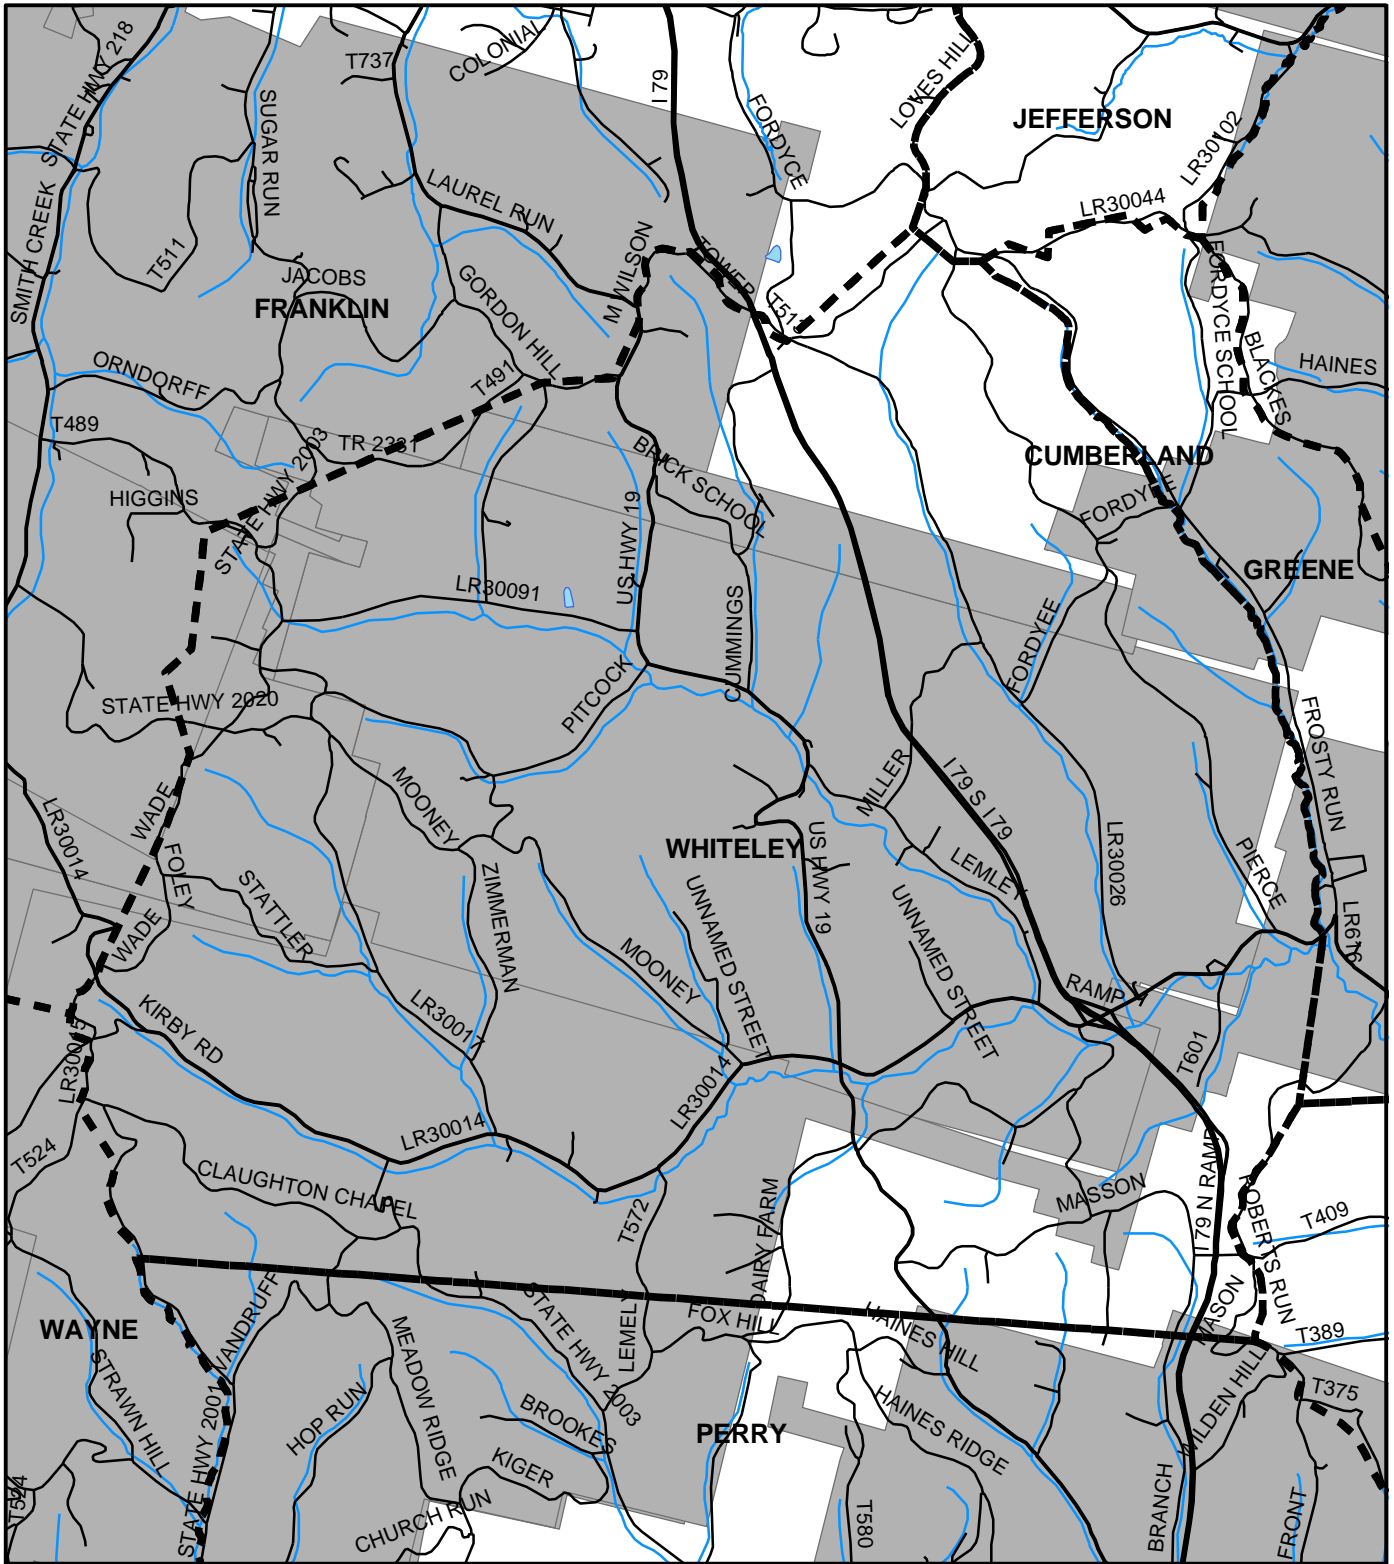

Whiteley Twp, Greene County

Legend

-  Municipality Boundary
-  Undermined Area

This map was prepared using information considered to be the best historical data available.

The Department cannot verify the accuracy or completeness of this information.