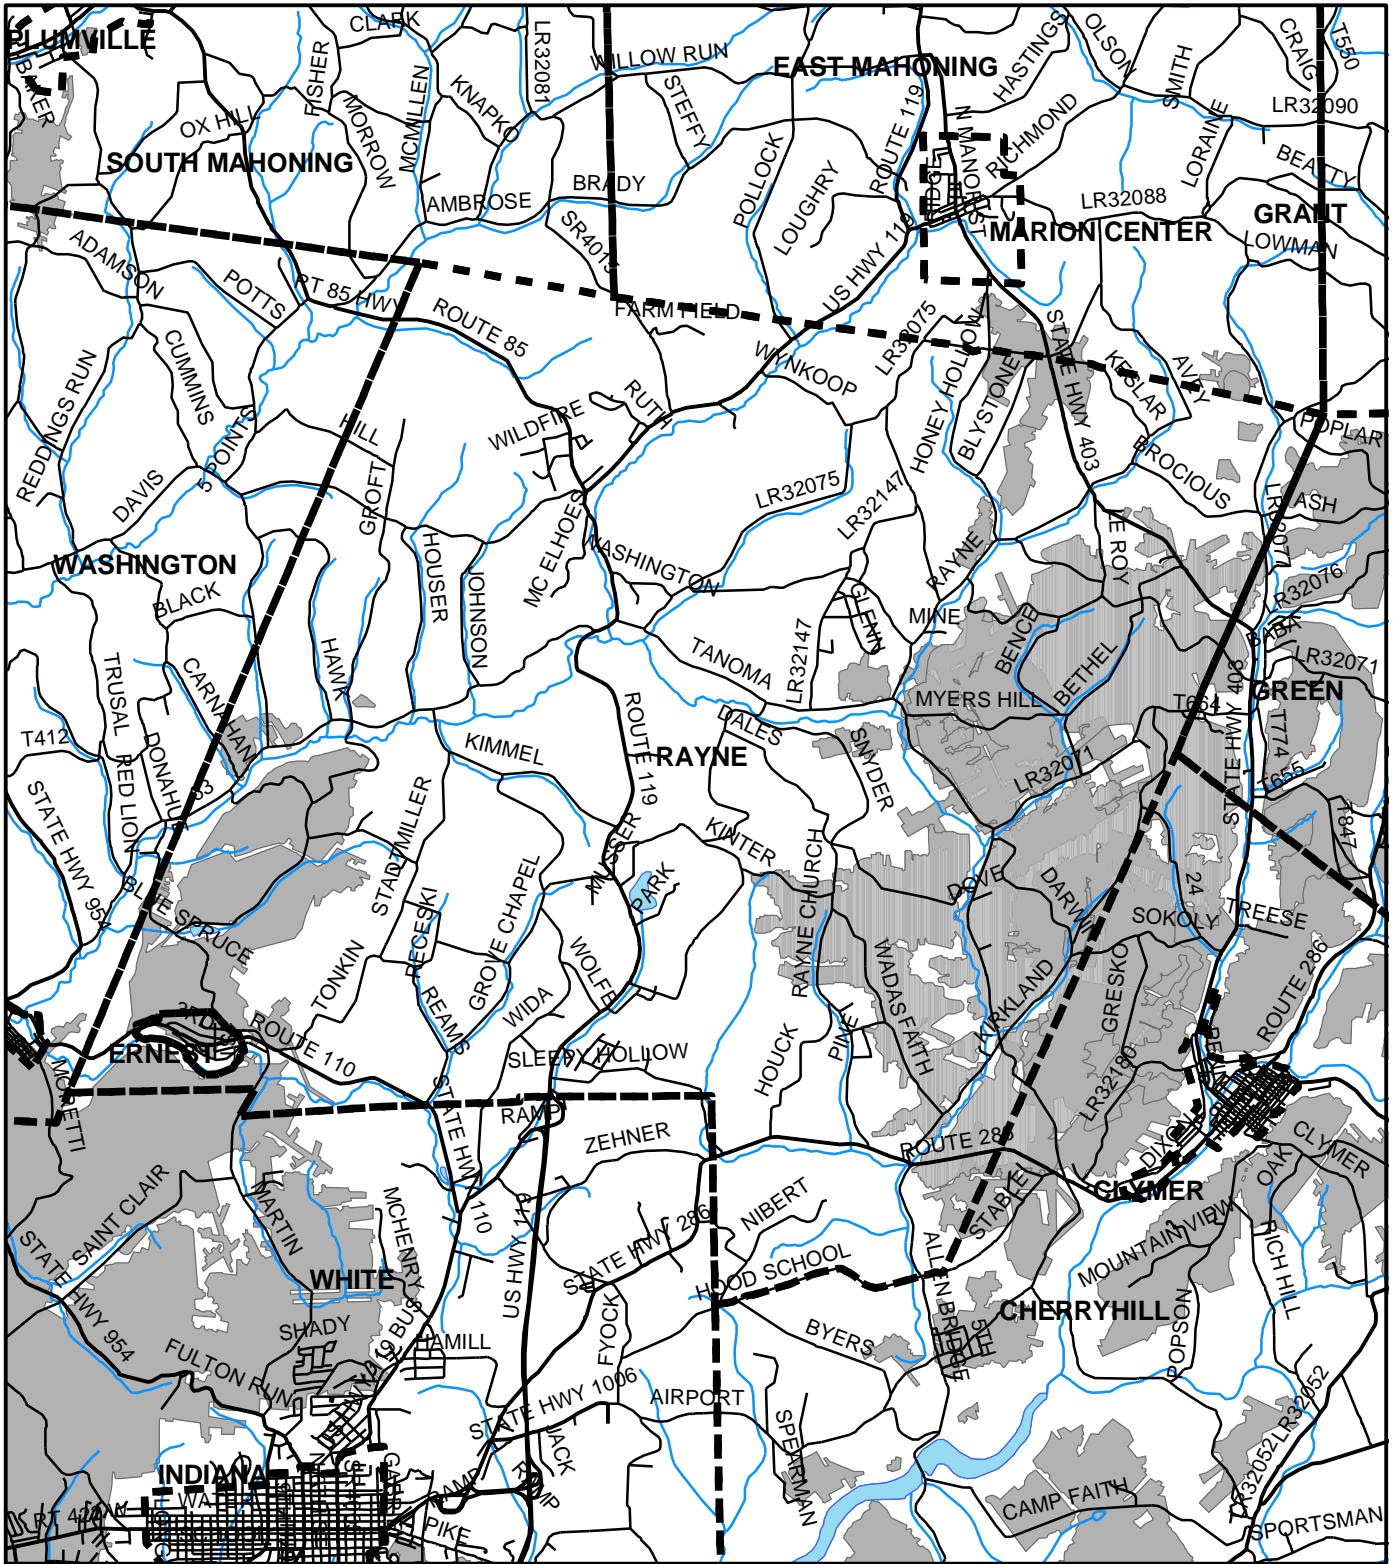

Rayne Twp, Indiana County

Legend

-  Municipality Boundary
-  Undermined Area

This map was prepared using information considered to be the best historical data available.

The Department cannot verify the accuracy or completeness of this information.