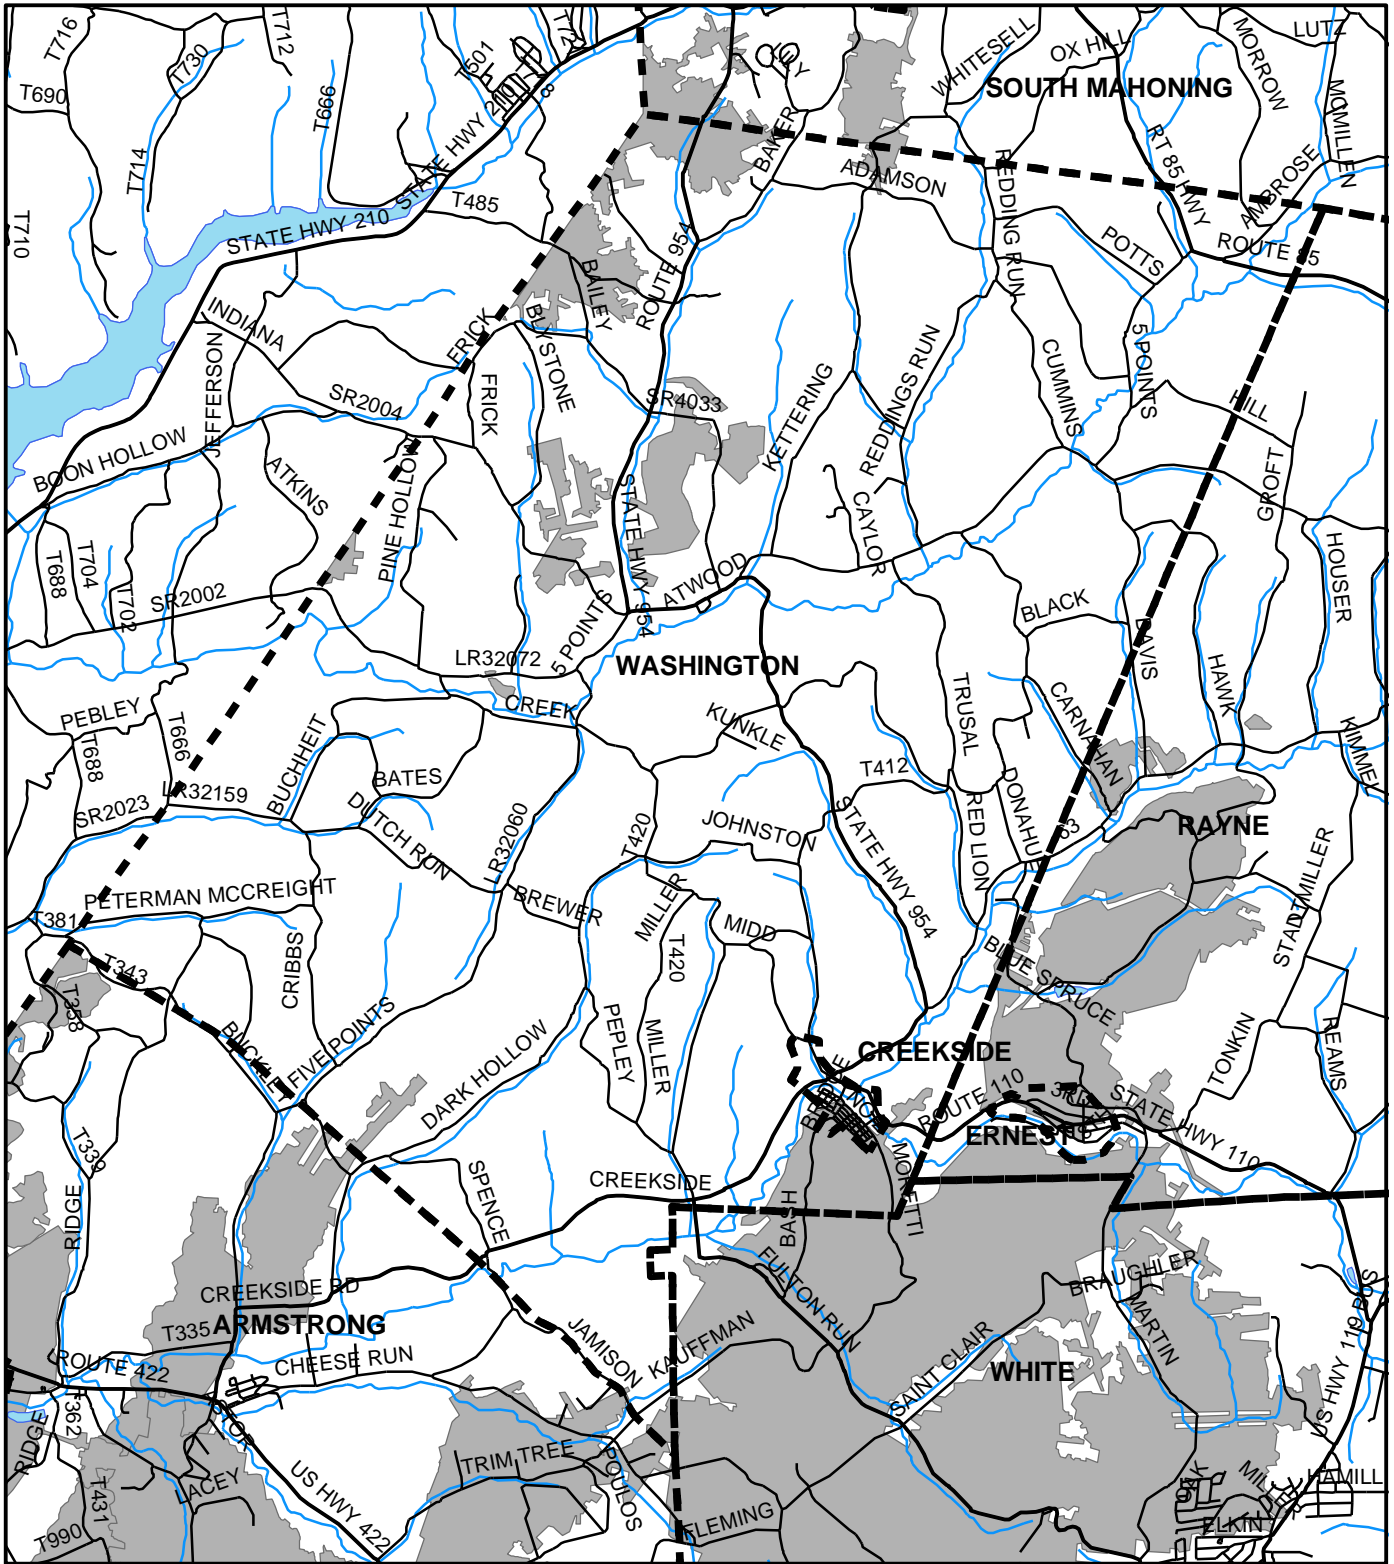

Washington Twp, Indiana County

Legend

-  Municipality Boundary
-  Undermined Area

This map was prepared using information considered to be the best historical data available.

The Department cannot verify the accuracy or completeness of this information.