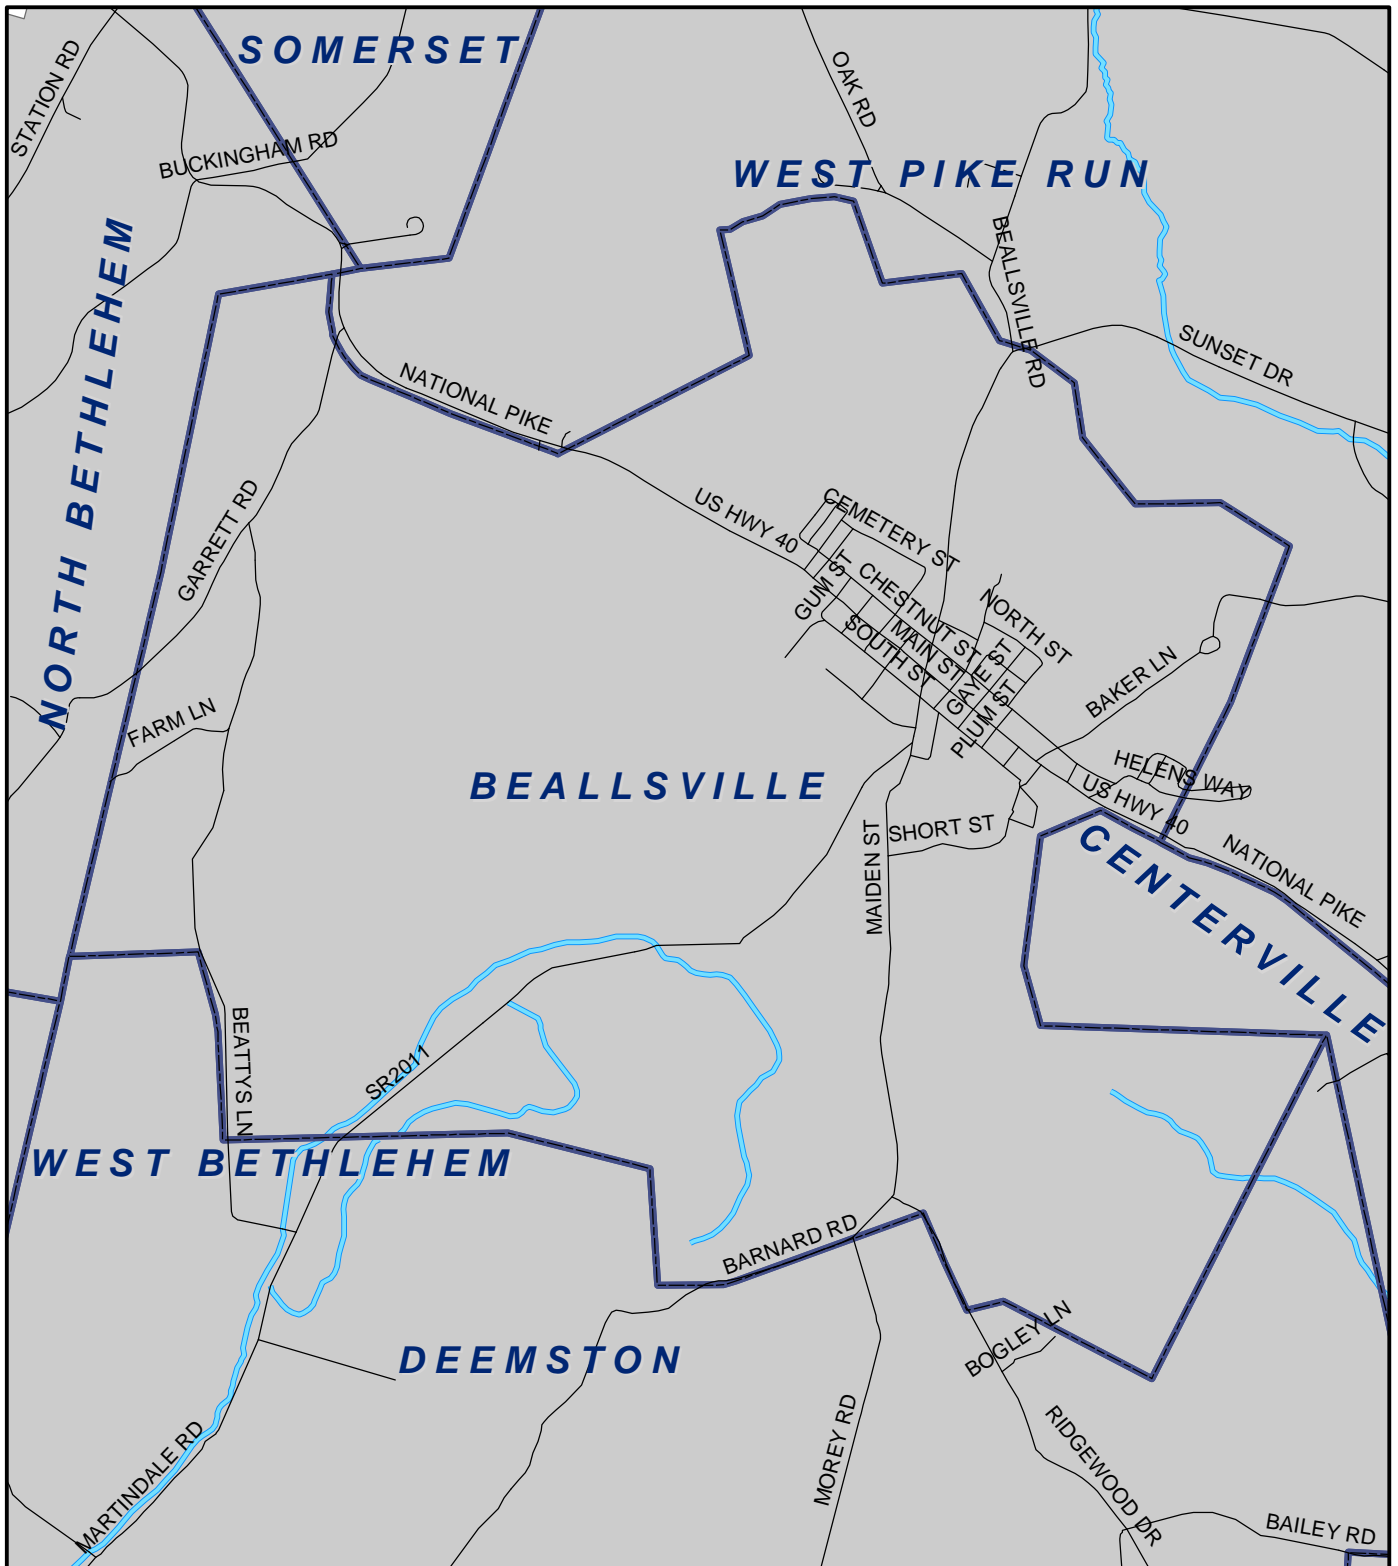

Beallsville Boro, Washington County

Legend

-  Municipality Boundary
-  Undermined Area

This map was prepared using information considered to be the best historical data available.

The Department cannot verify the accuracy or completeness of this information.