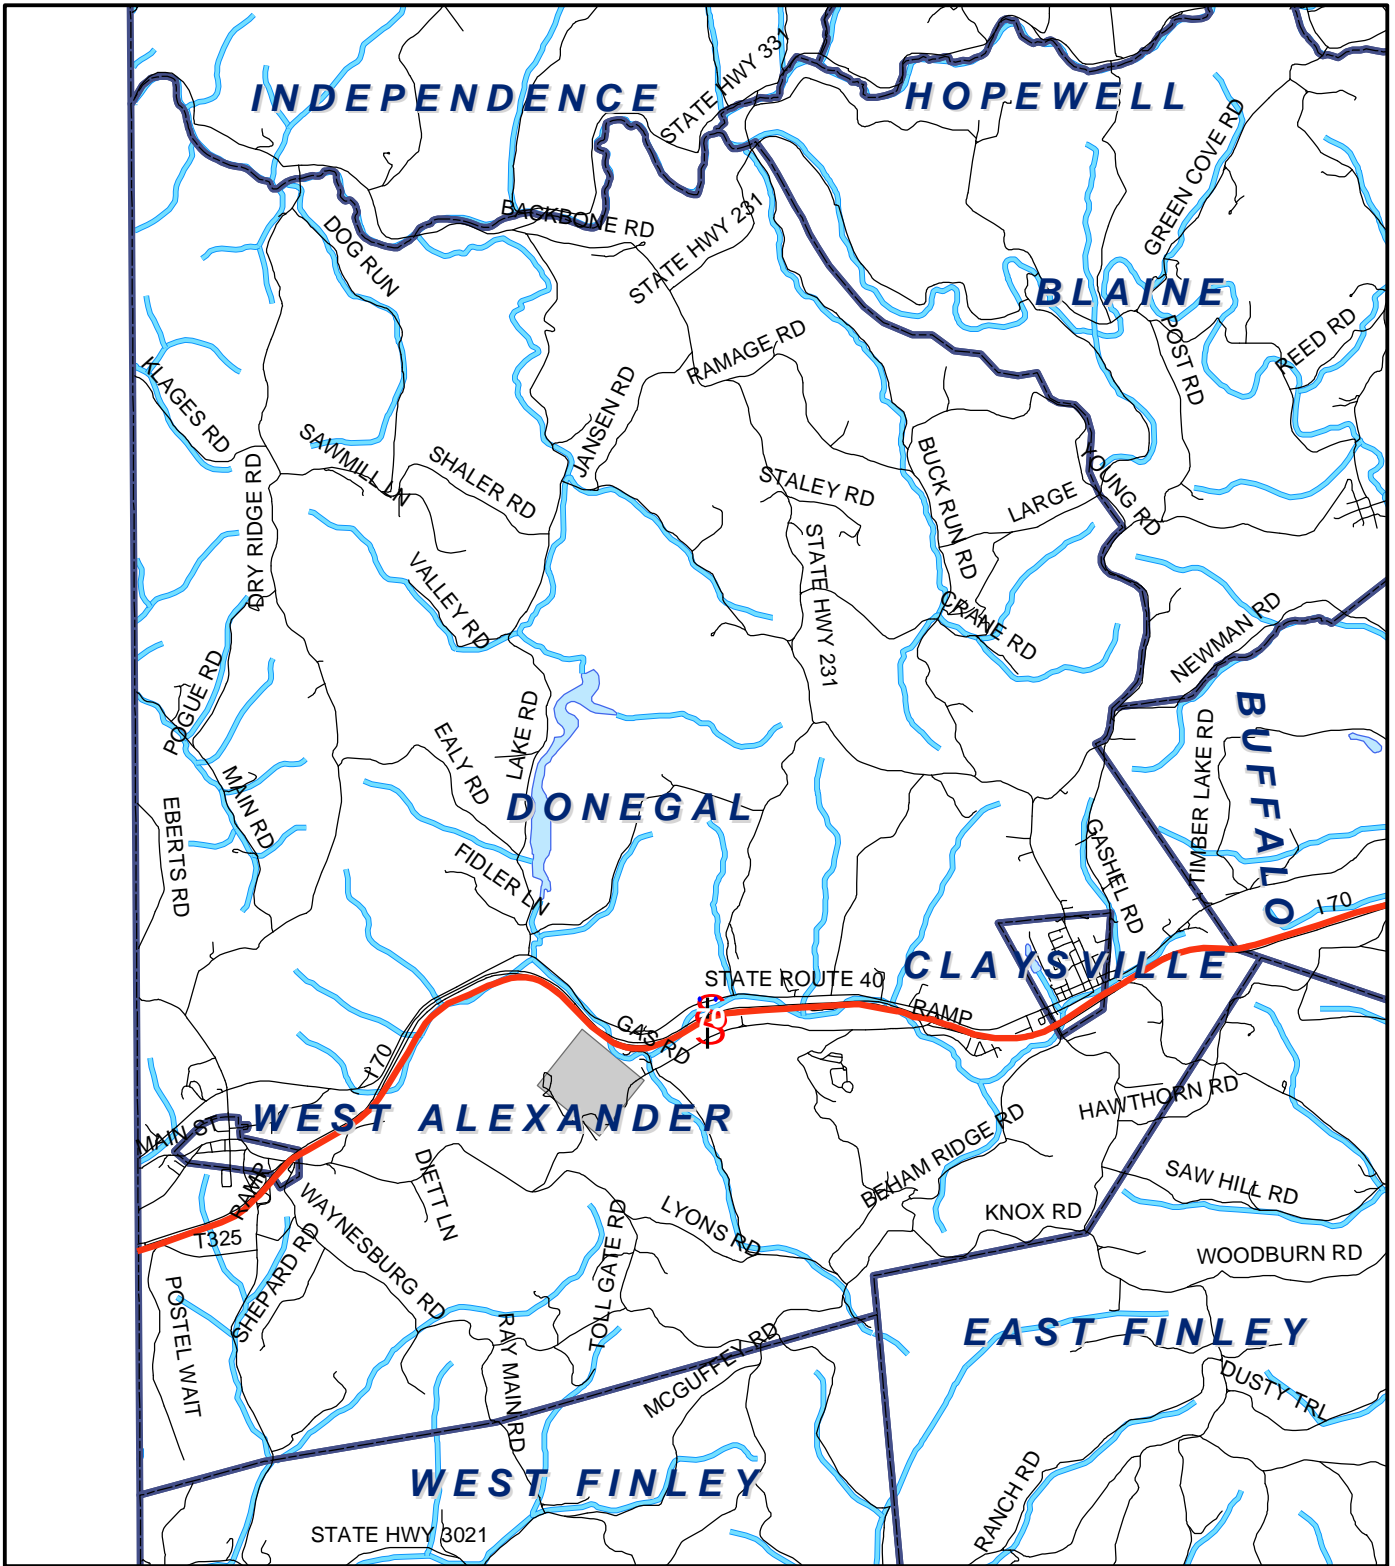

Donegal Twp, Washington County

Legend

- Municipality Boundary
- Undermined Area

This map was prepared using information considered to be the best historical data available.

The Department cannot verify the accuracy or completeness of this information.