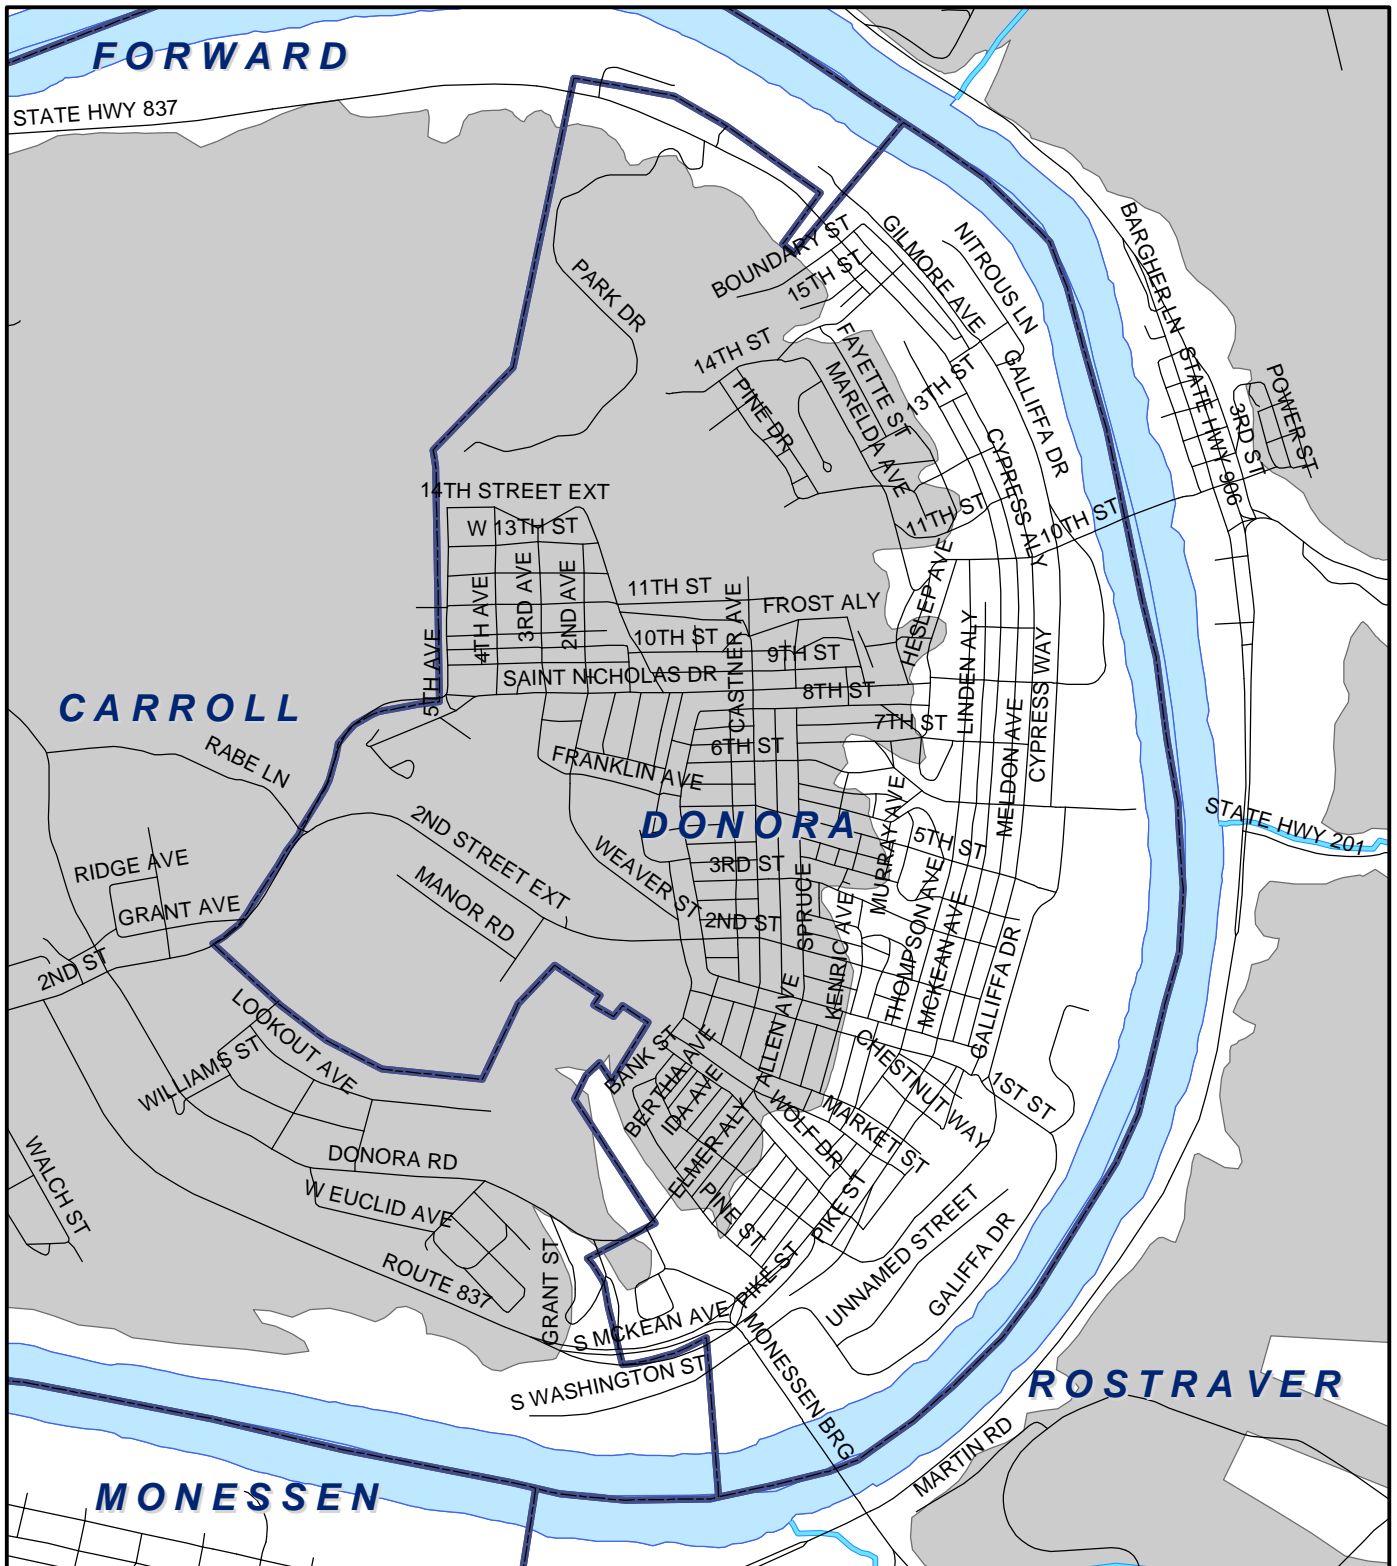

Donora Boro, Washington County

Legend

- Municipality Boundary
- Undermined Area

This map was prepared using information considered to be the best historical data available.

The Department cannot verify the accuracy or completeness of this information.