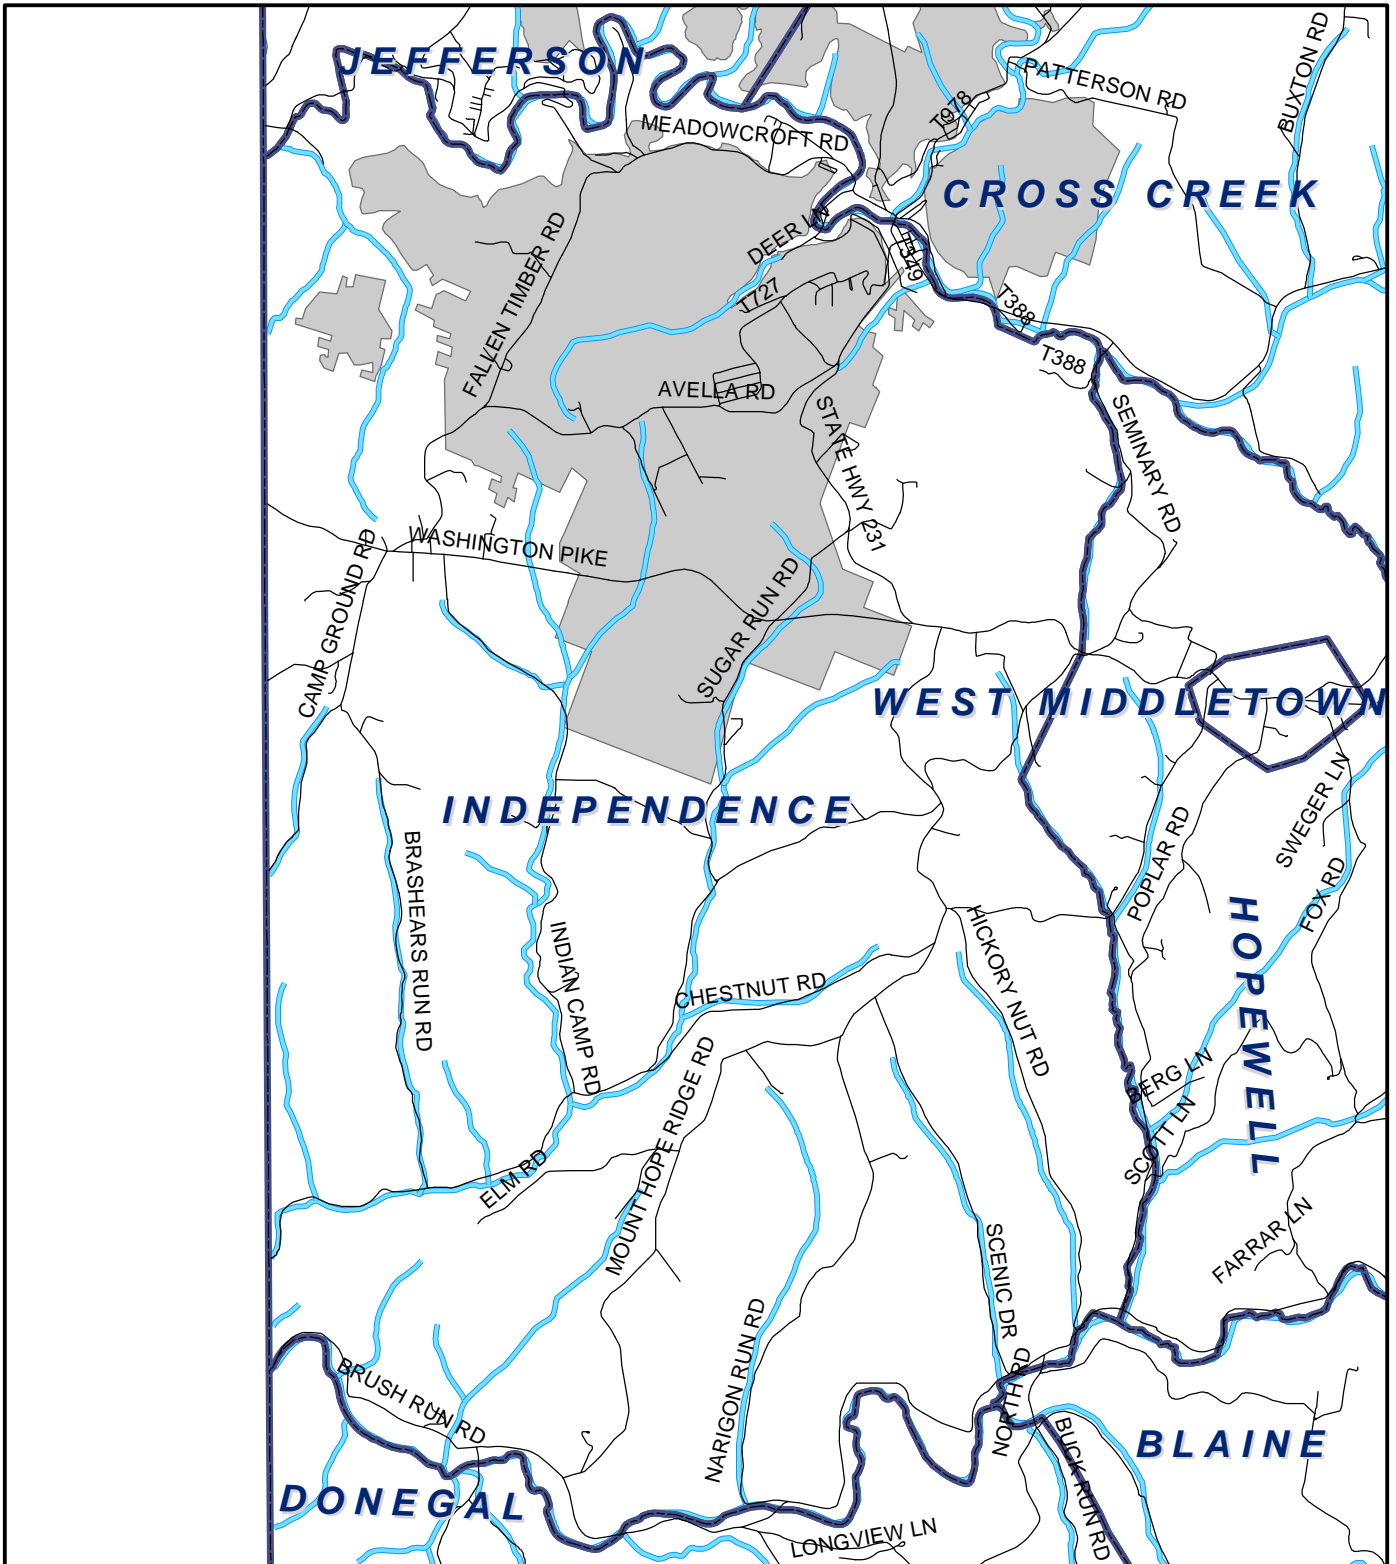

Independence Twp, Washington County

Legend

- Municipality Boundary
- Undermined Area

This map was prepared using information considered to be the best historical data available. The Department cannot verify the accuracy or completeness of this information.