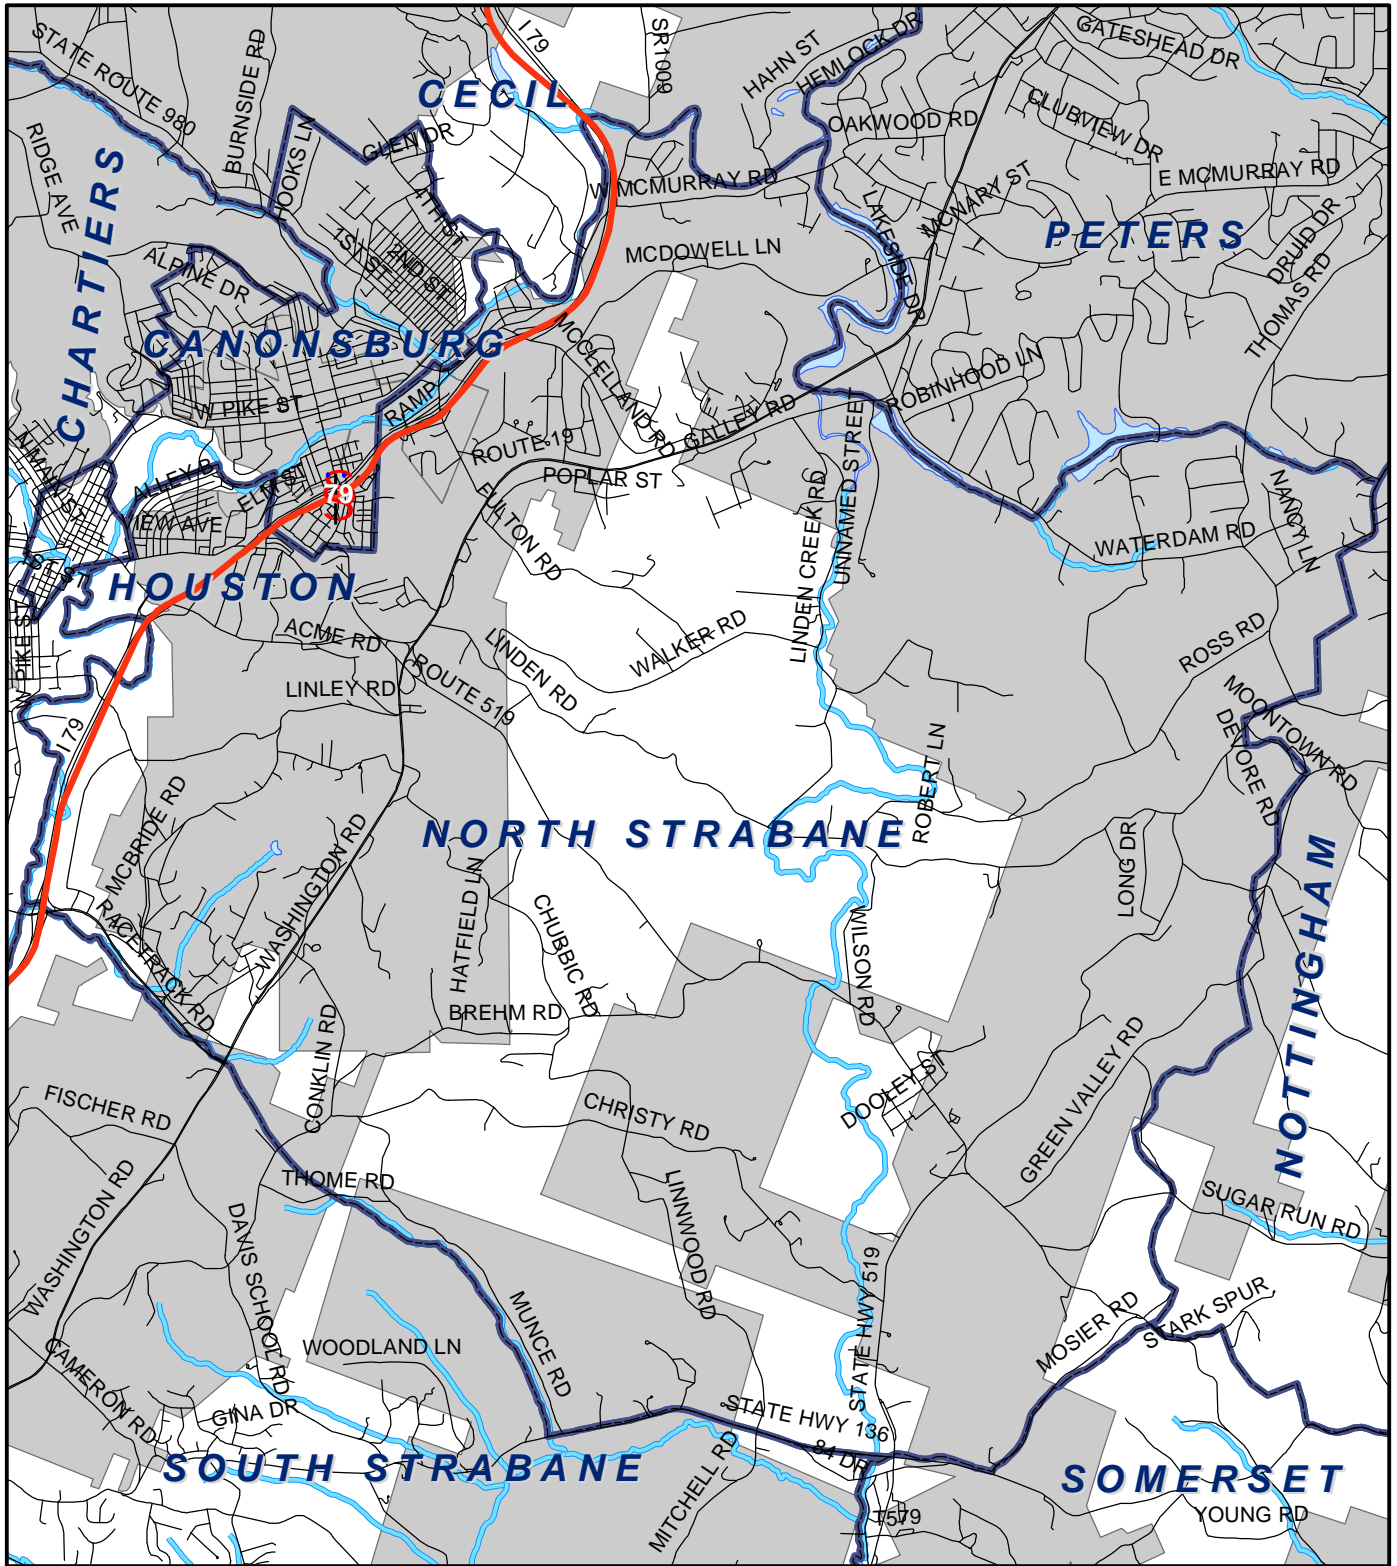

North Strabane Twp, Washington County

Legend

- Municipality Boundary
- Undermined Area

This map was prepared using information considered to be the best historical data available.

The Department cannot verify the accuracy or completeness of this information.