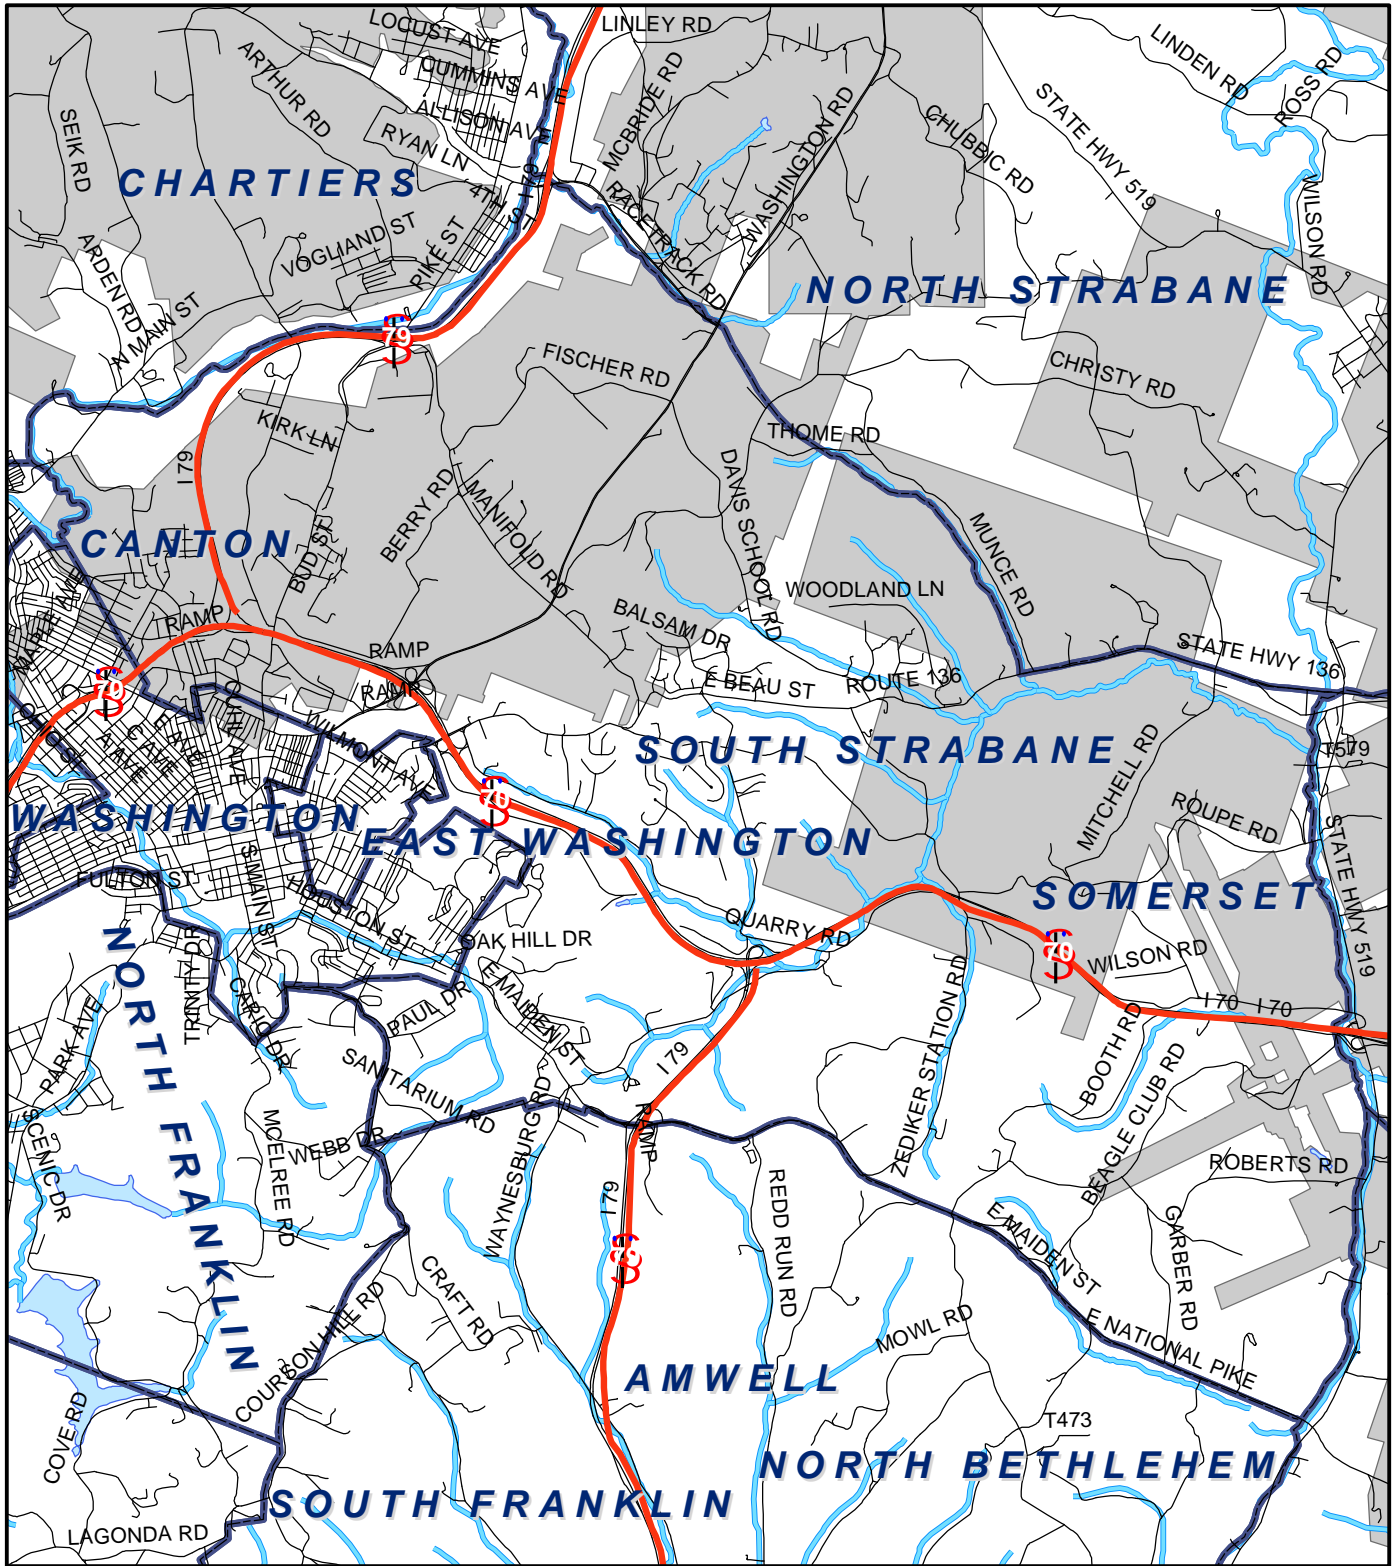

South Strabane Twp, Washington County

Legend

- Municipality Boundary
- Undermined Area

This map was prepared using information considered to be the best historical data available.

The Department cannot verify the accuracy or completeness of this information.