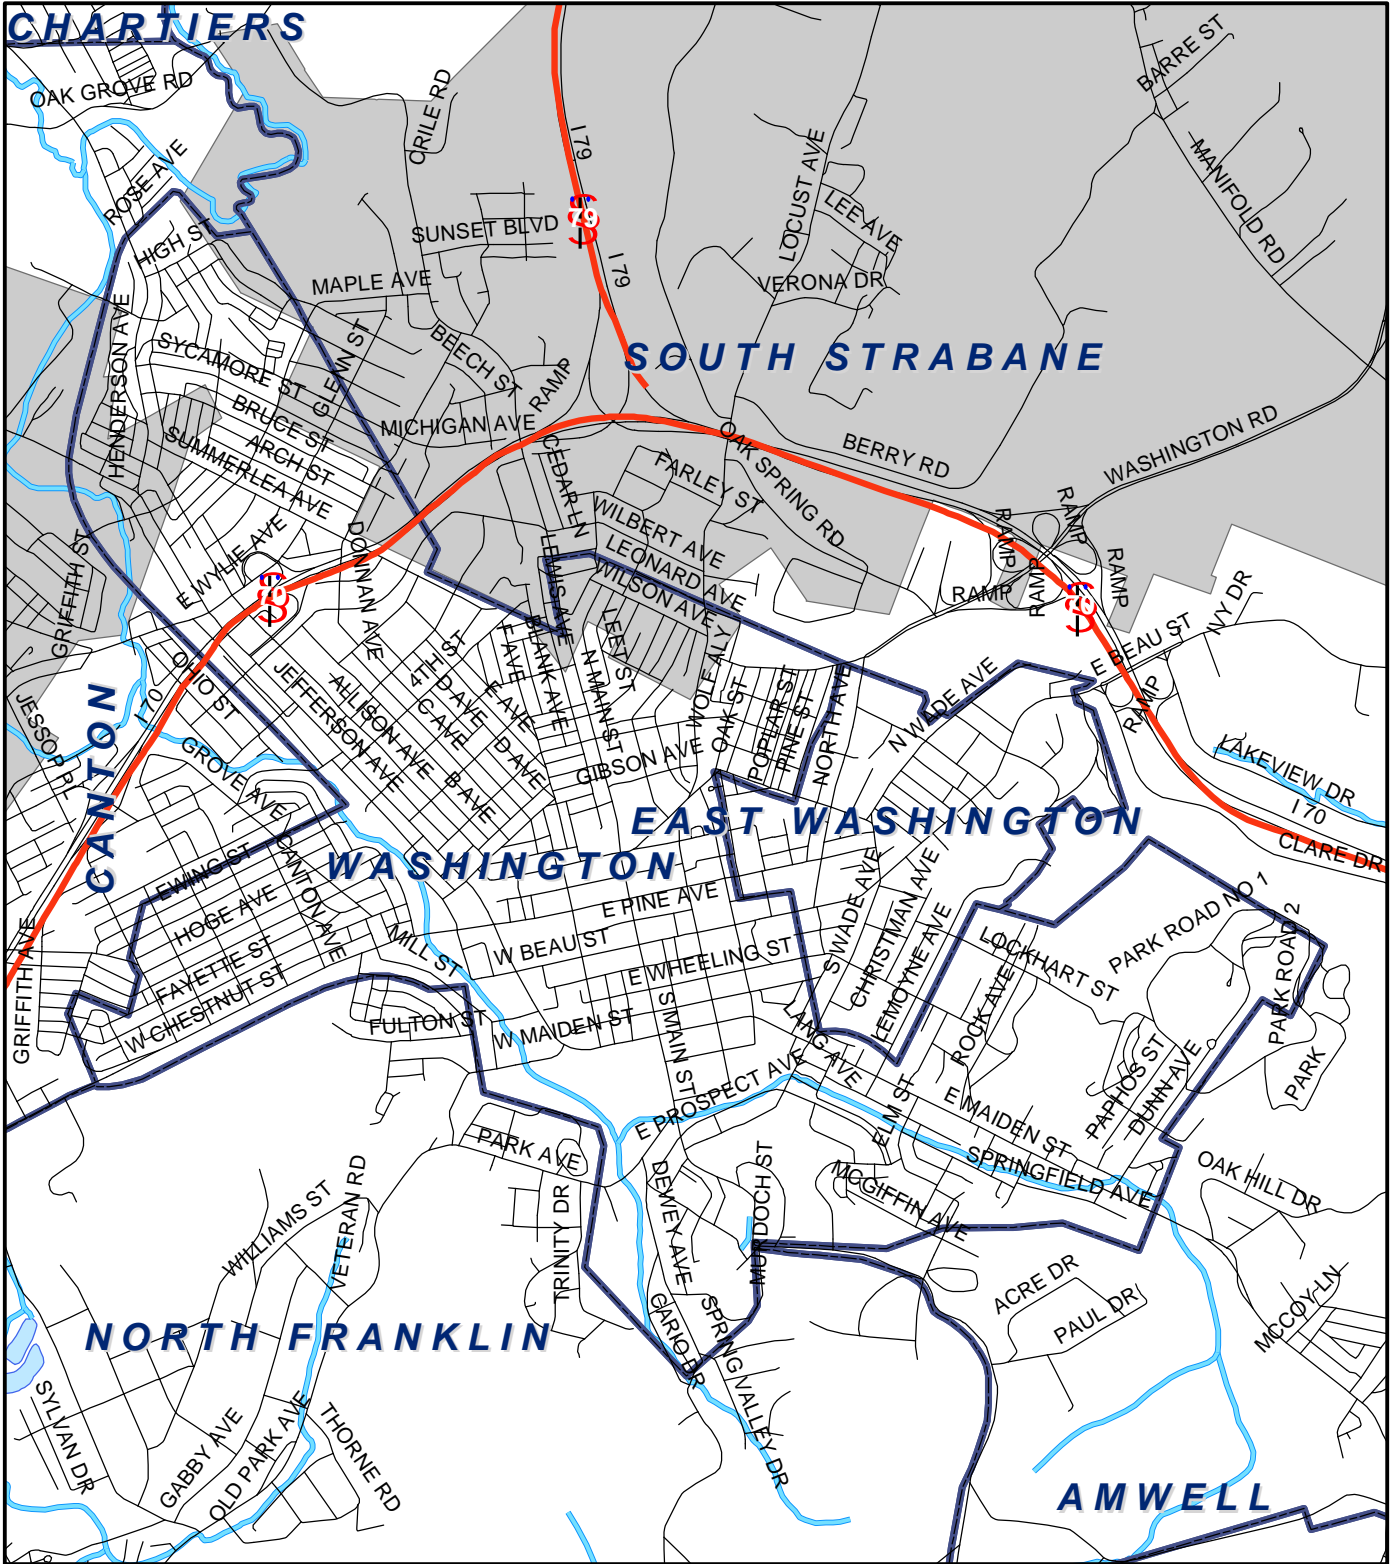

City of Washington, Washington County

Legend

- Municipality Boundary
- Undermined Area

This map was prepared using information considered to be the best historical data available.

The Department cannot verify the accuracy or completeness of this information.