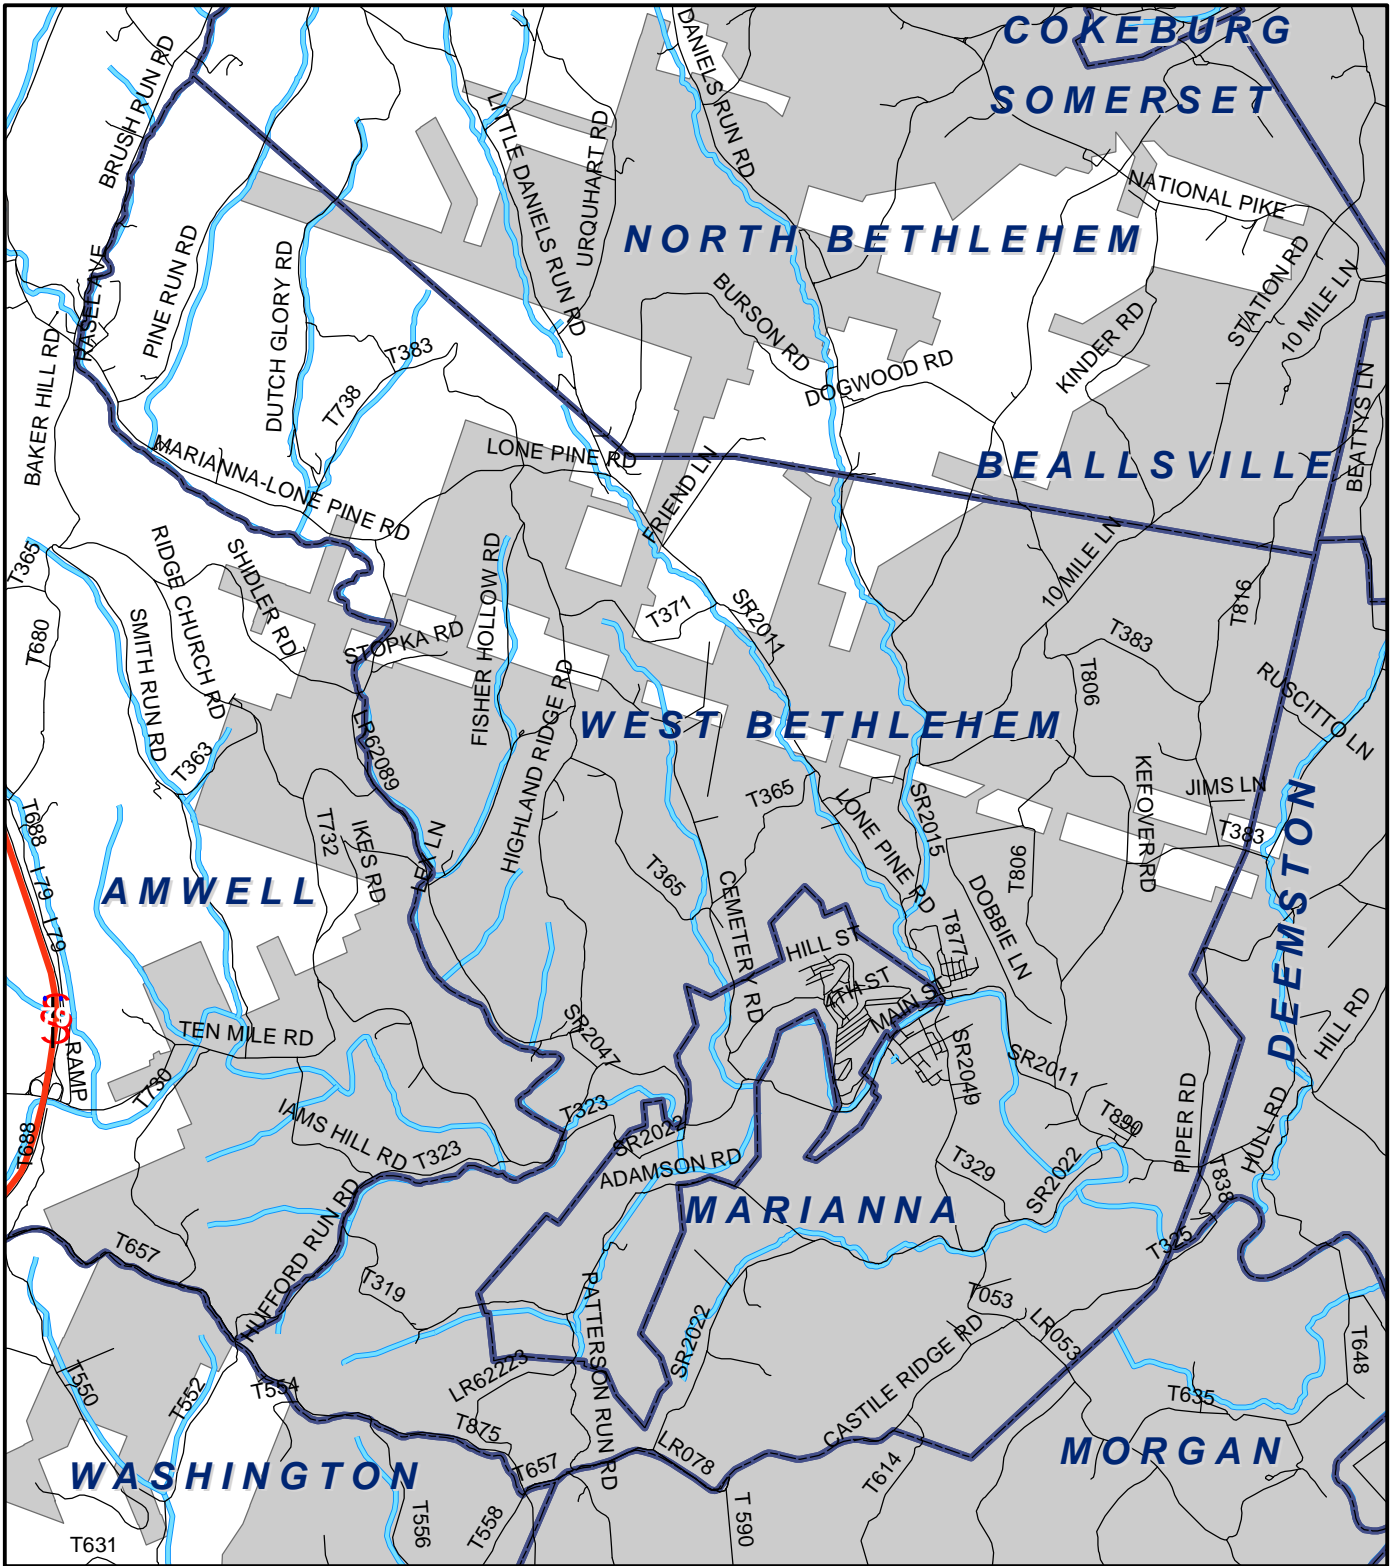

West Bethlehem Twp, Washington County

Legend

- Municipality Boundary
- Undermined Area

This map was prepared using information considered to be the best historical data available. The Department cannot verify the accuracy or completeness of this information.