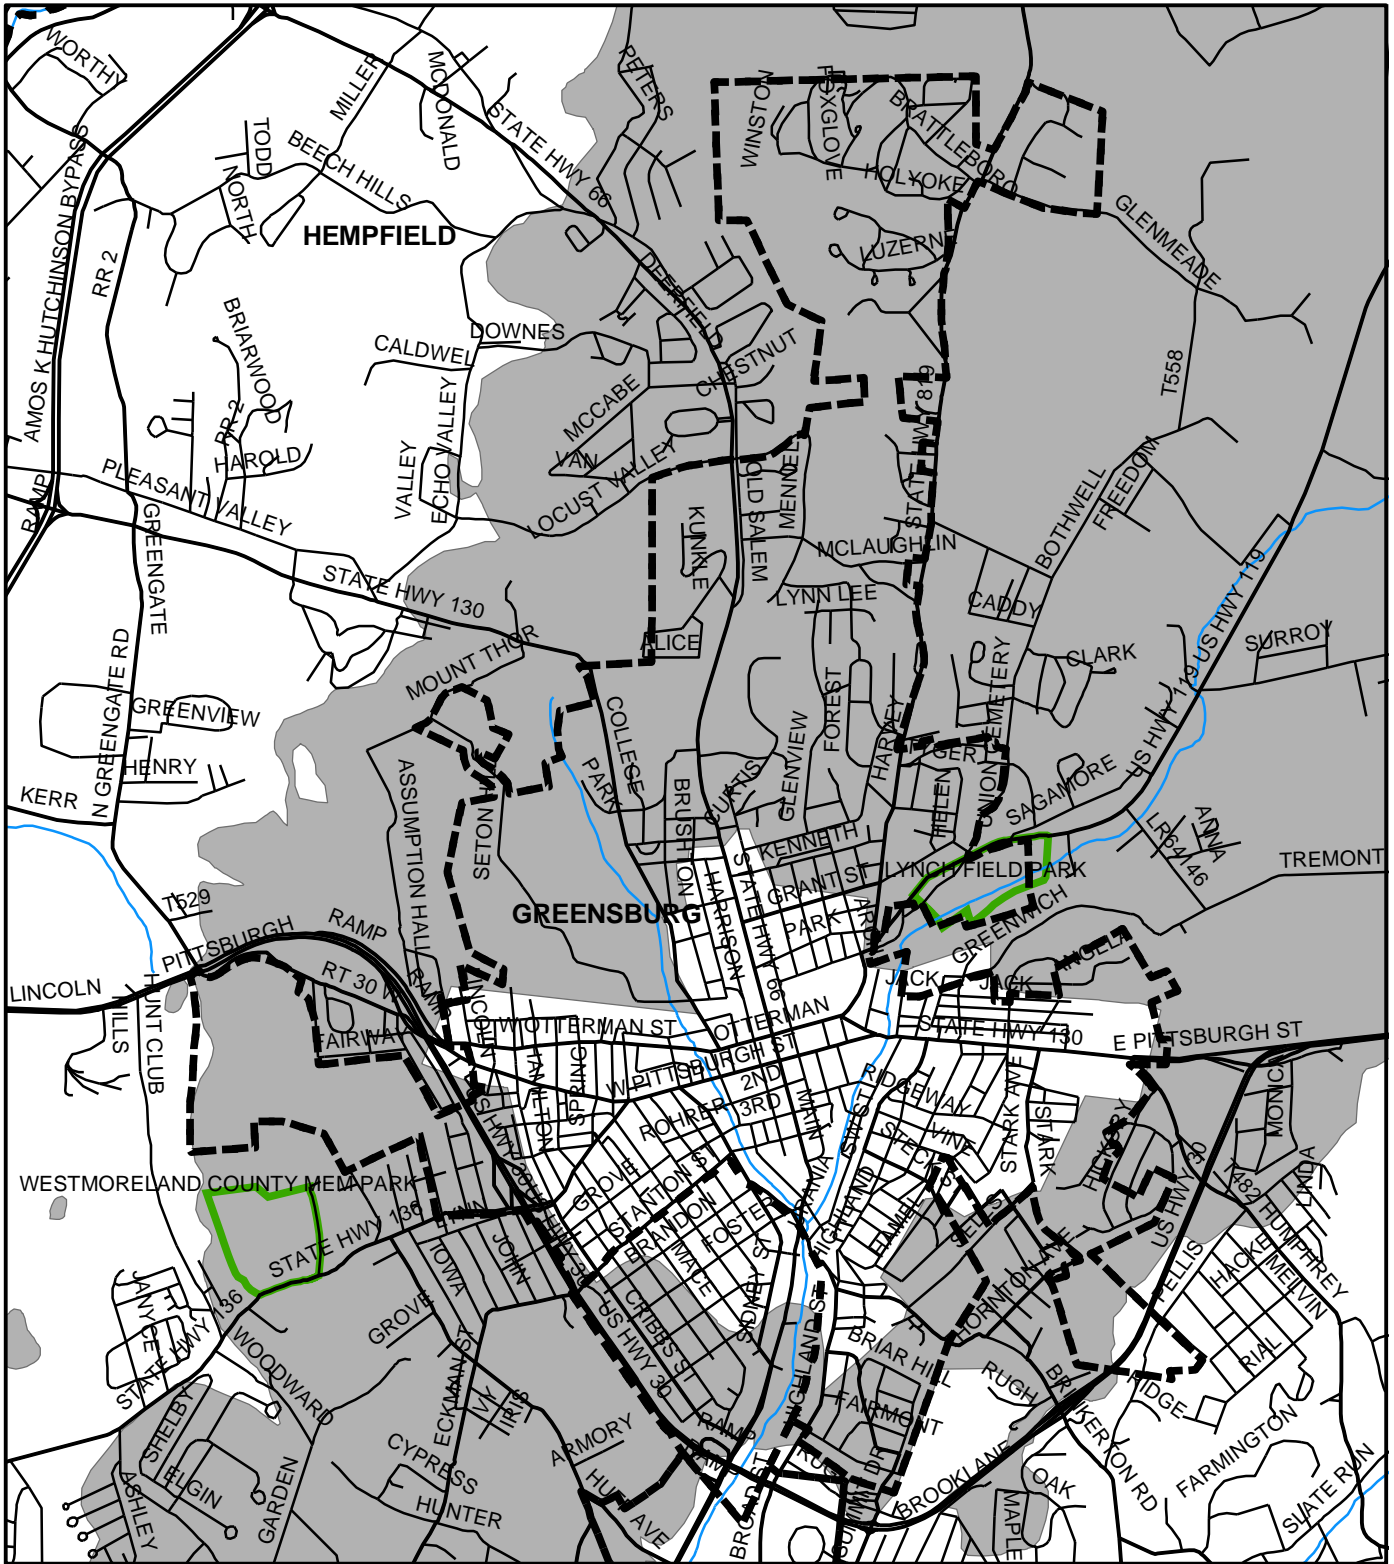

# Greensburg City, Westmoreland County

## Legend

-  Municipality Boundary
-  Undermined Area

This map was prepared using information considered to be the best historical data available.

The Department cannot verify the accuracy or completeness of this information.