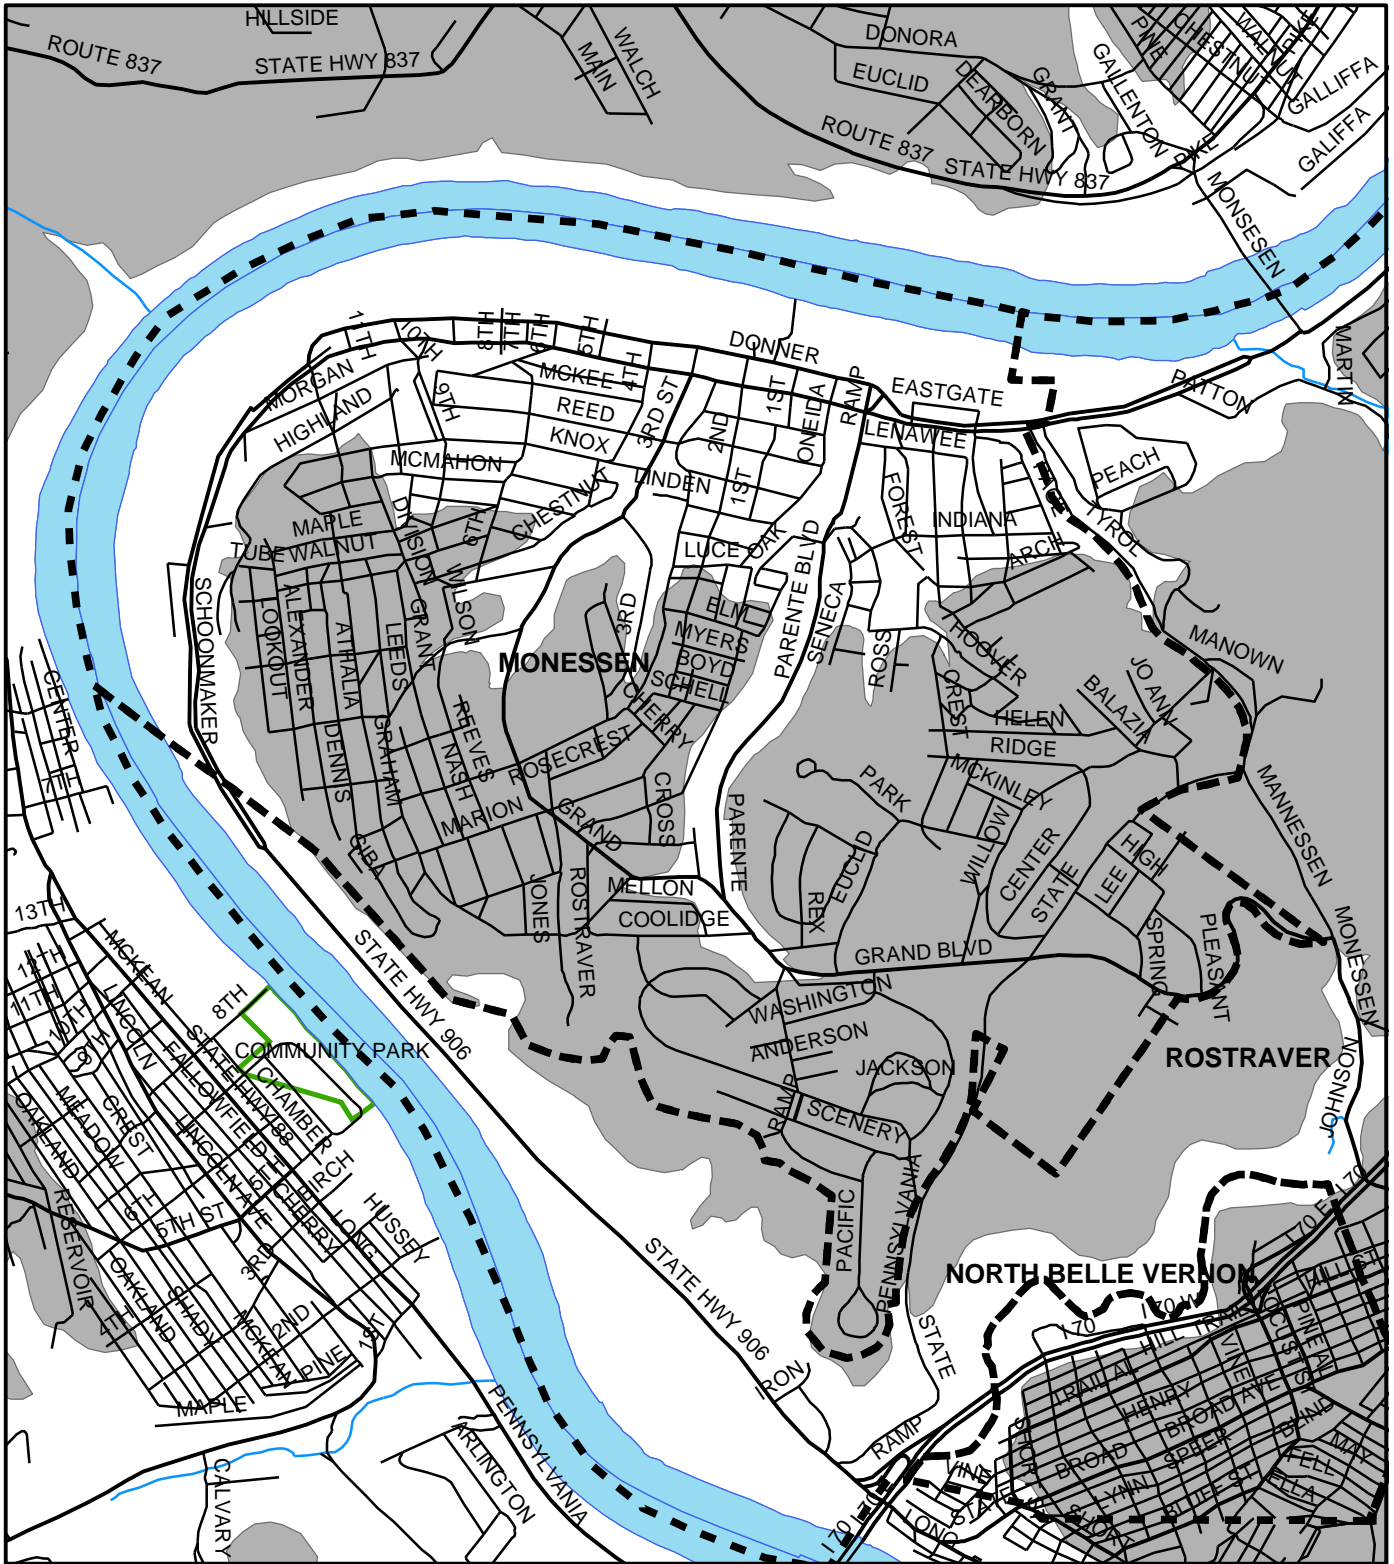

Monessen City, Westmoreland County

Legend

-  Municipality Boundary
-  Undermined Area

This map was prepared using information considered to be the best historical data available.

The Department cannot verify the accuracy or completeness of this information.