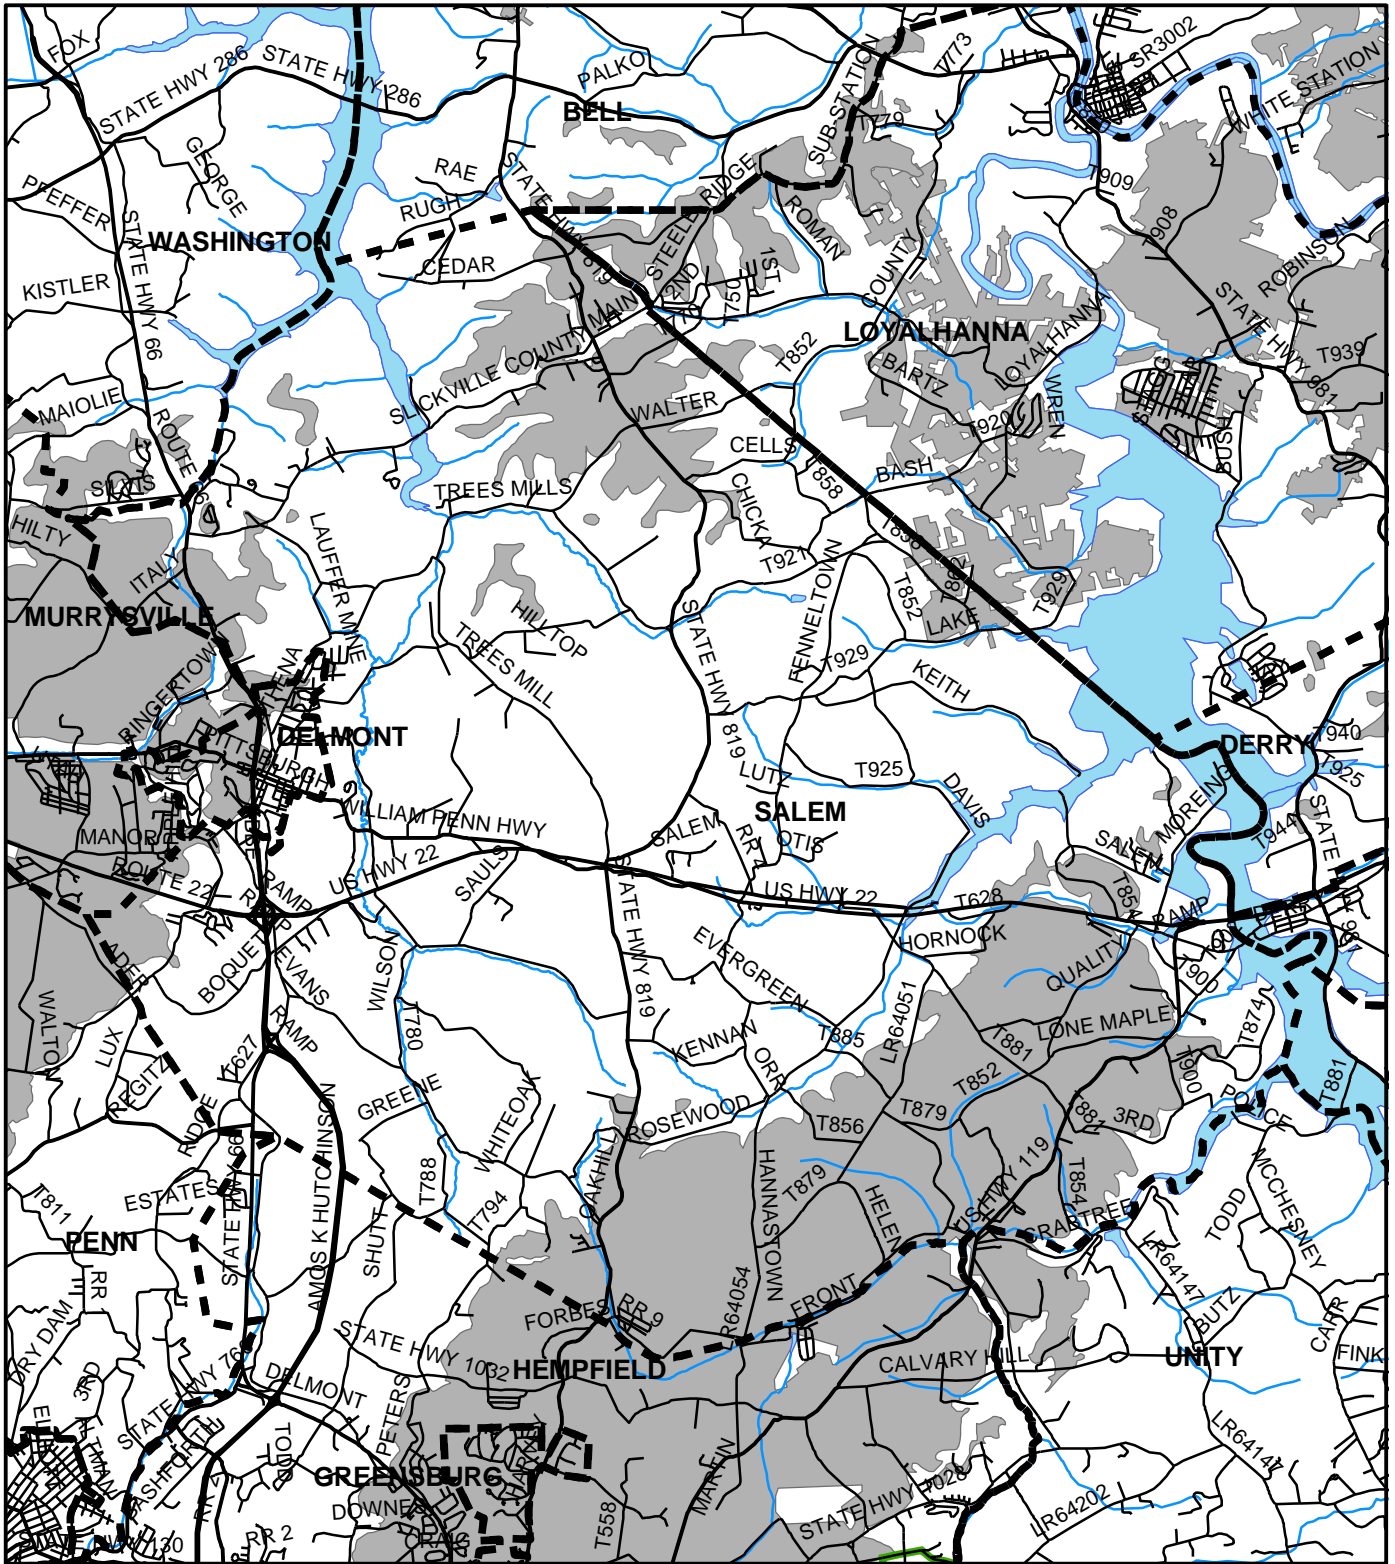

Salem Twp, Westmoreland County

Legend

-  Municipality Boundary
-  Undermined Area

This map was prepared using information considered to be the best historical data available.

The Department cannot verify the accuracy or completeness of this information.