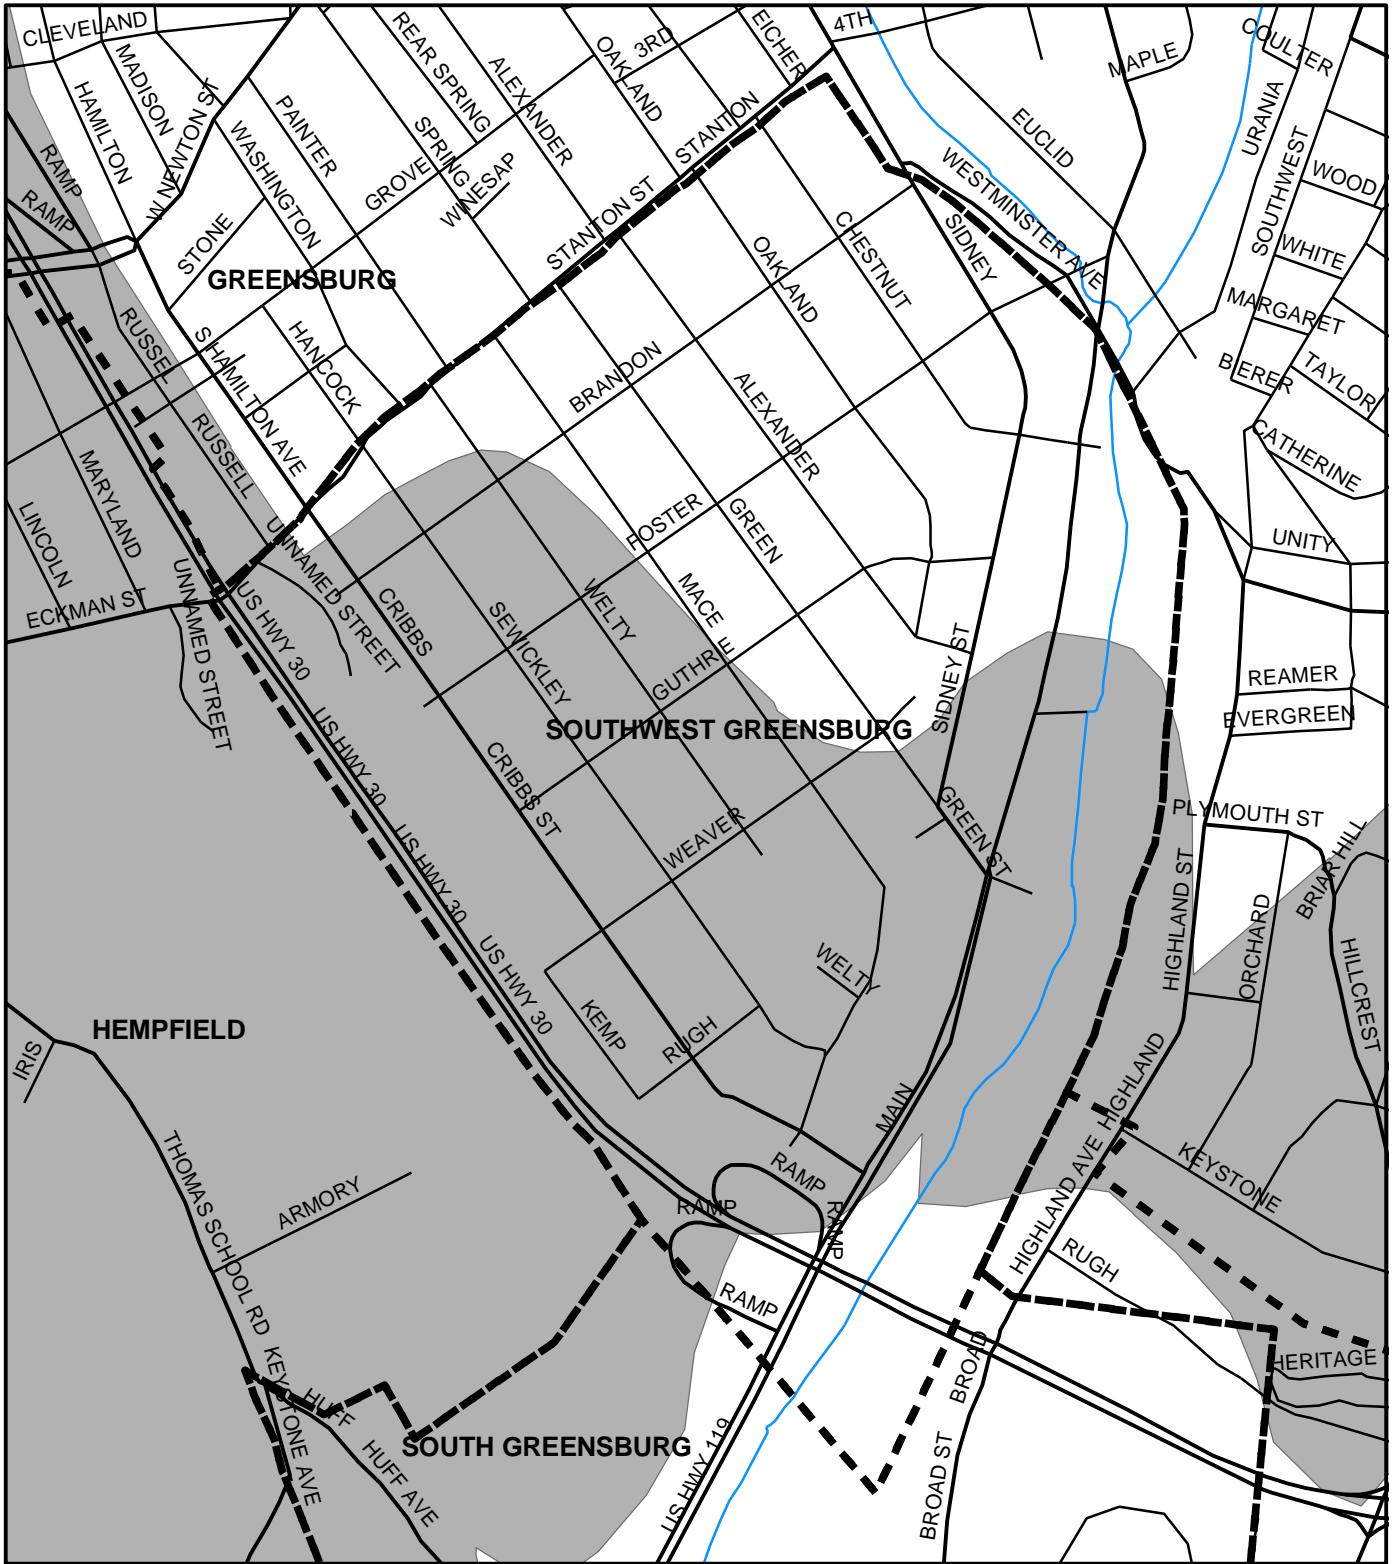

Southwest Greensburg Boro, Westmoreland County

Legend

- Municipality Boundary
- Undermined Area

This map was prepared using information considered to be the best historical data available.

The Department cannot verify the accuracy or completeness of this information.