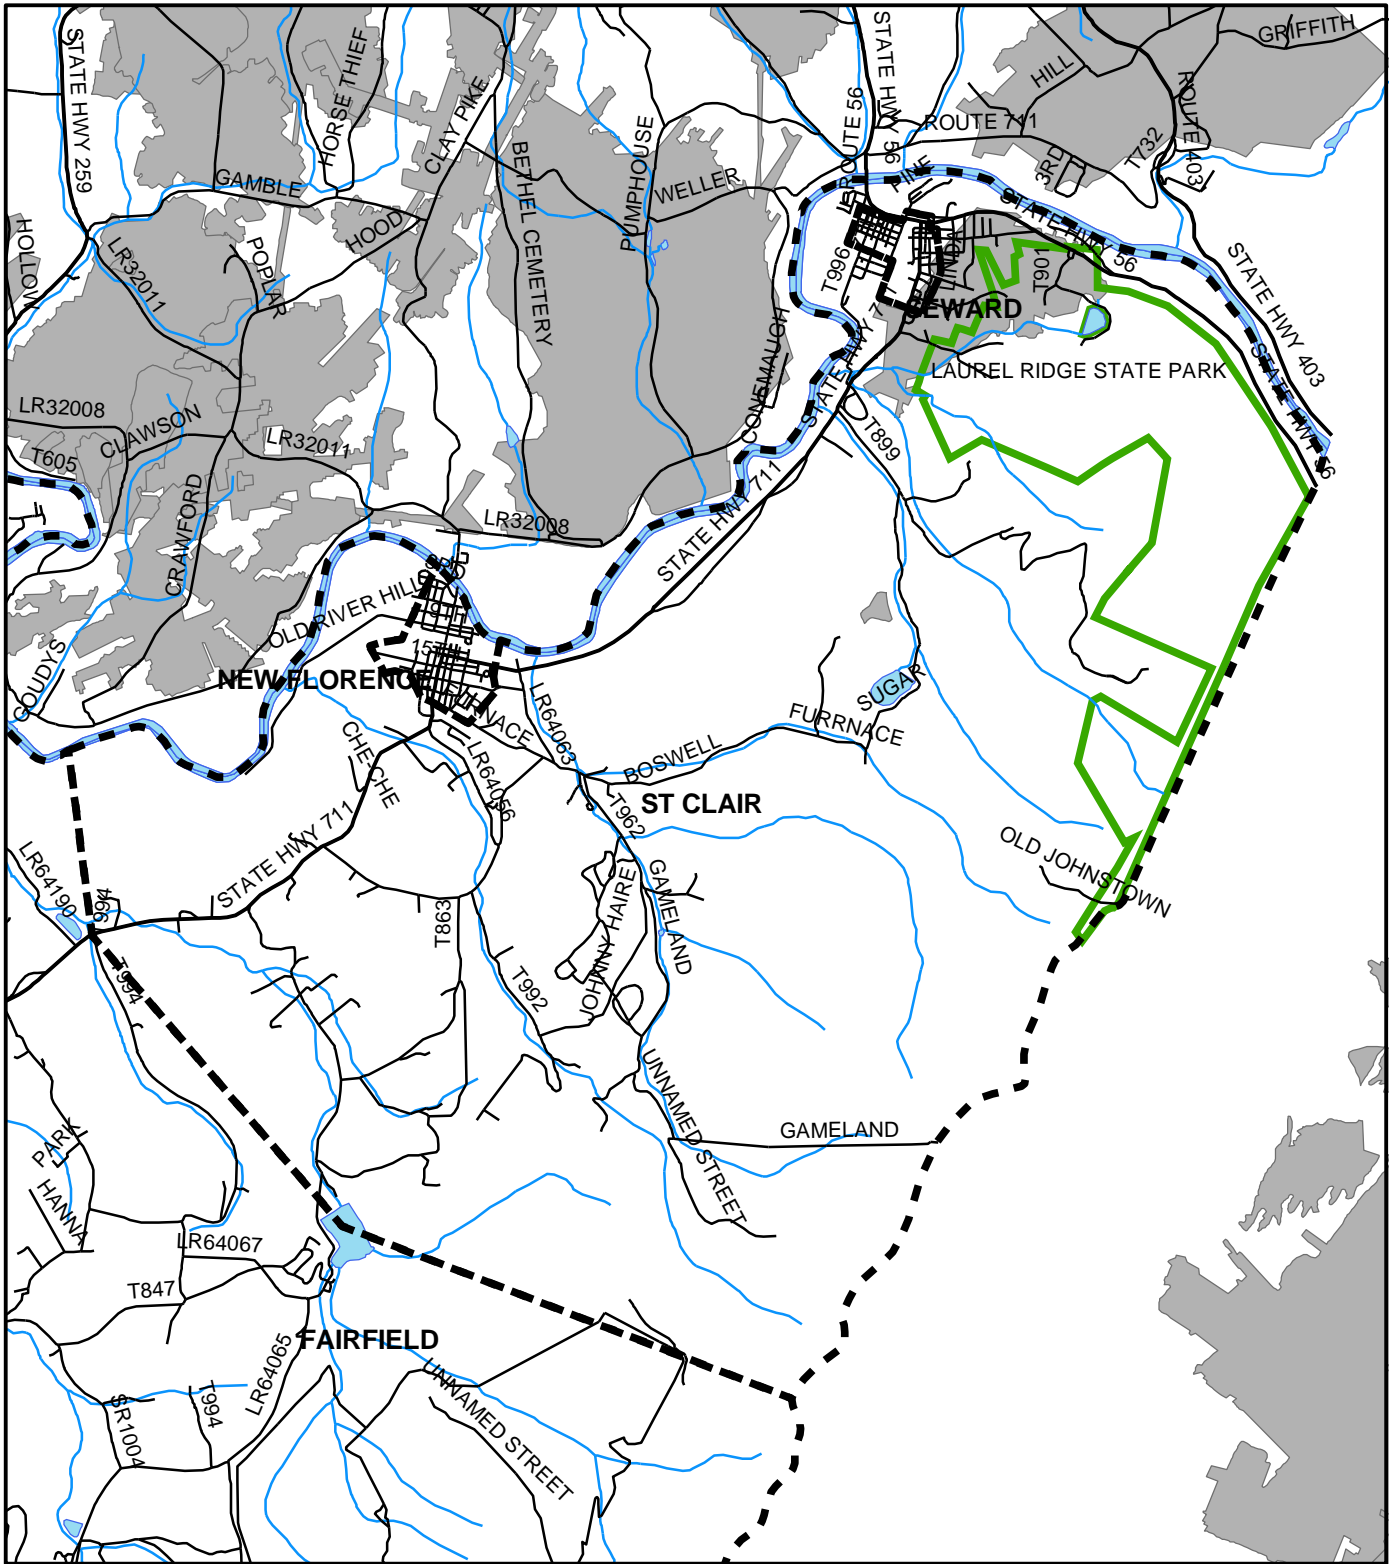

St Clair Twp, Westmoreland County

Legend

- Municipality Boundary
- Undermined Area

This map was prepared using information considered to be the best historical data available.

The Department cannot verify the accuracy or completeness of this information.